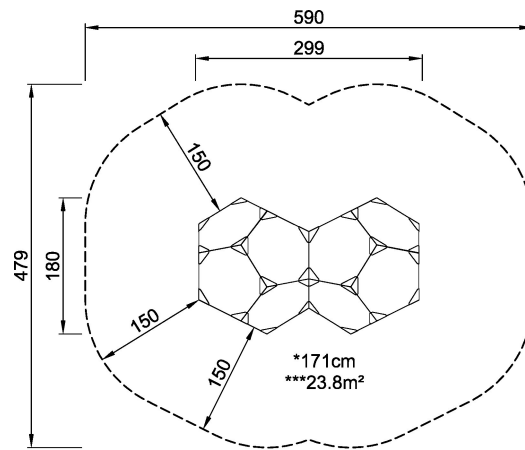

<b>Product Line</b>	Urban climbing
<b>Category</b>	BLOQX™
<b>Age group</b>	8 - 15
<b>Max. fall height (CM)</b>	171
<b>Total height (CM)</b>	171
<b>Safety Zone</b>	23.8 m2

SOCIALIZE

CLIMB

**SUR-  
FACE**

ADA / INCLUSIVE

**ASTM**

BLX410202  
\*171cm  
\*\*171cm  
\*\*\*23.8m<sup>2</sup>  
1:100

BLX410202  
1:100

\* = Highest designated play surface.  
\*\* = Total height of product.

<b>Weight/heaviest parts</b>	kg.	<b>Installation (Manpower)</b>	Persons
<b>Concrete required</b>	NaN m3	<b>Installation (Hours)</b>	Hours
<b>Foundation amount/footing</b>	NaN	<b>Excavation</b>	NaN m3