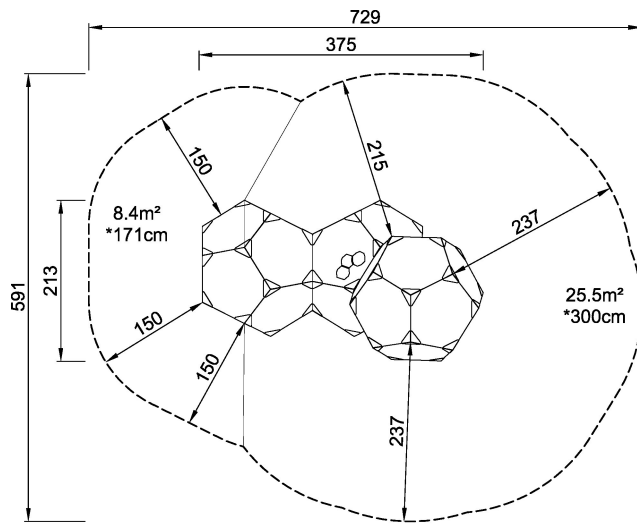

Product Line	Urban climbing
Category	BLOQX™
Age group	8 - 15
Max. fall height (CM)	300
Total height (CM)	300
Safety Zone	33.9 m2

**SUR-
FACE**

ASTM

BLX410302
*300cm
**300cm
***33.9m²
1:100

BLX410302
1:100

* = Highest designated play surface.
** = Total height of product.

Weight/heaviest parts	kg.	Installation (Manpower)	Persons
Concrete required	NaN m3	Installation (Hours)	Hours
Foundation amount/footing	NaN	Excavation	NaN m3