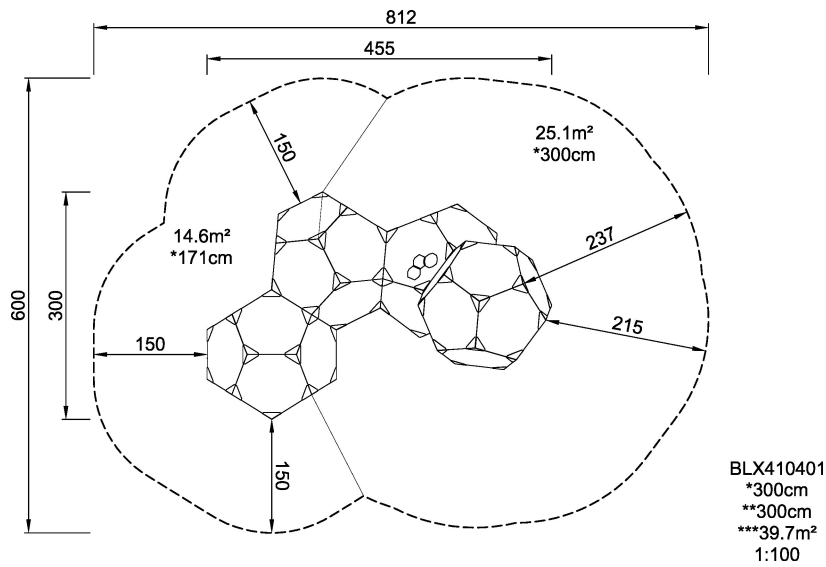

Product Line	Urban climbing
Category	BLOQX™
Age group	8 - 15
Max. fall height (CM)	300
Total height (CM)	300
Safety Zone	39.7 m2

SOCIALIZE

CLIMB

**SUR-
FACE**

ADA / INCLUSIVE

ASTM

* = Highest designated play surface.
** = Total height of product.