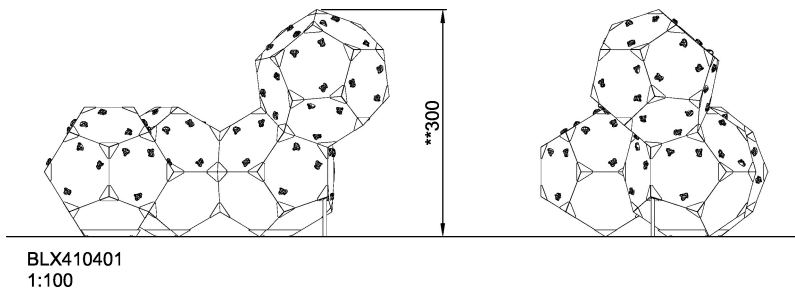

BLX410401 BLOQX 4

A diverse bouldering route around the structure with a lot of critical spots to overcome, several great places for hanging-out and a challenging top to mount with a fine overview as reward i characterizes the Quatro BLOQX. The structure provides climbing for large numbers of climbers and offers at the same time enough spaces for rest and observation to make the structure interesting for an audience that watches either the climbers or e.g the players on an adjacent ballgame space. By choosing plates of certain colours as climbing areas or concentrating on one of the two grip colours, routes of various complexity can be chosen.

Product Line	Urban climbing
Category	BLOQX™
Age group	8 - 15
Max. fall height (CM)	300
Total height (CM)	300
Safety Zone	39.7 m2

SOCIALIZE

CLIMB

**SUR-
FACE**

ADA / INCLUSIVE

ASTM

* = Highest designated play surface.
** = Total height of product.