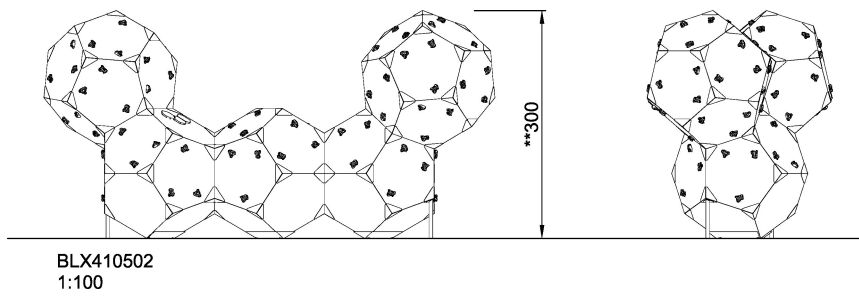

BLX410502 BLOQX 5

BLOQX? 5 is the formula for hours of thrilling climbing, play and meeting. The combination of iconic, geometrically shaped blocks appeals intensely to older children. With its fine climbing grips, it invites scalable climbing challenges and games to grow with for heaps of children. The design allows room for socializing and exchange with ridges and valleys. The possibility of climbing, crawling and balancing at your own speed, height and length makes the BLOQX? a successful gathering place for children at different climbing levels, again and again. The varied grip and panel positions train muscle strength and motor skills: cross-body coordination and spatial awareness, that positively affect e.g. concentration. Social-emotional skills such as helping out are constantly in use. Thinking skills are trained, figuring out routes.

Product Line	Urban climbing
Category	BLOQX™
Age group	8 - 15
Max. fall height (CM)	300
Total height (CM)	300
Safety Zone	50.7 m2

SOCIALIZE

CLIMB

**SUR-
FACE**

ADA / INCLUSIVE

ASTM

* = Highest designated play surface.
** = Total height of product.