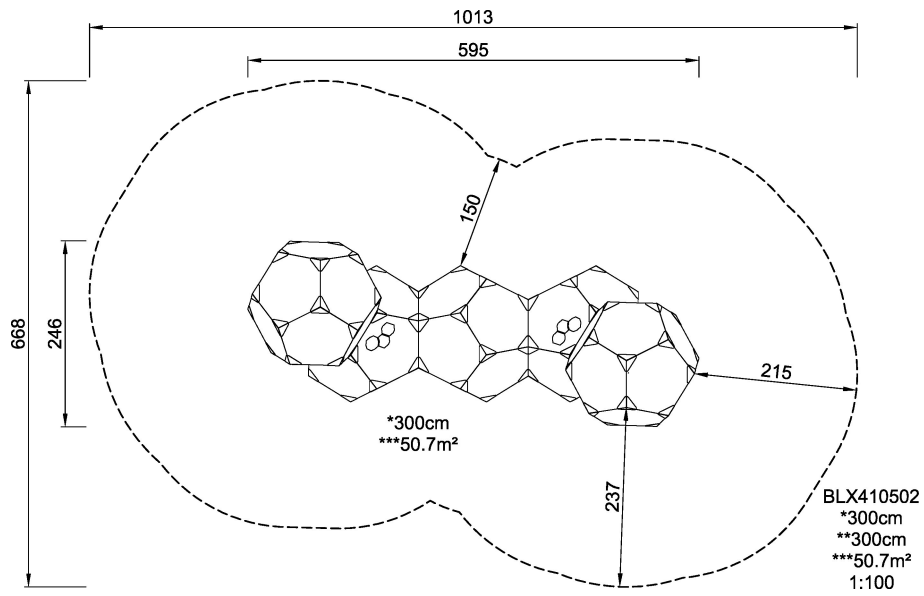

Product Line	Urban climbing
Category	BLOQX™
Age group	8 - 15
Max. fall height (CM)	300
Total height (CM)	300
Safety Zone	50.7 m2

SOCIALIZE

CLIMB

**SUR-
FACE**

ADA / INCLUSIVE

ASTM

* = Highest designated play surface.
** = Total height of product.