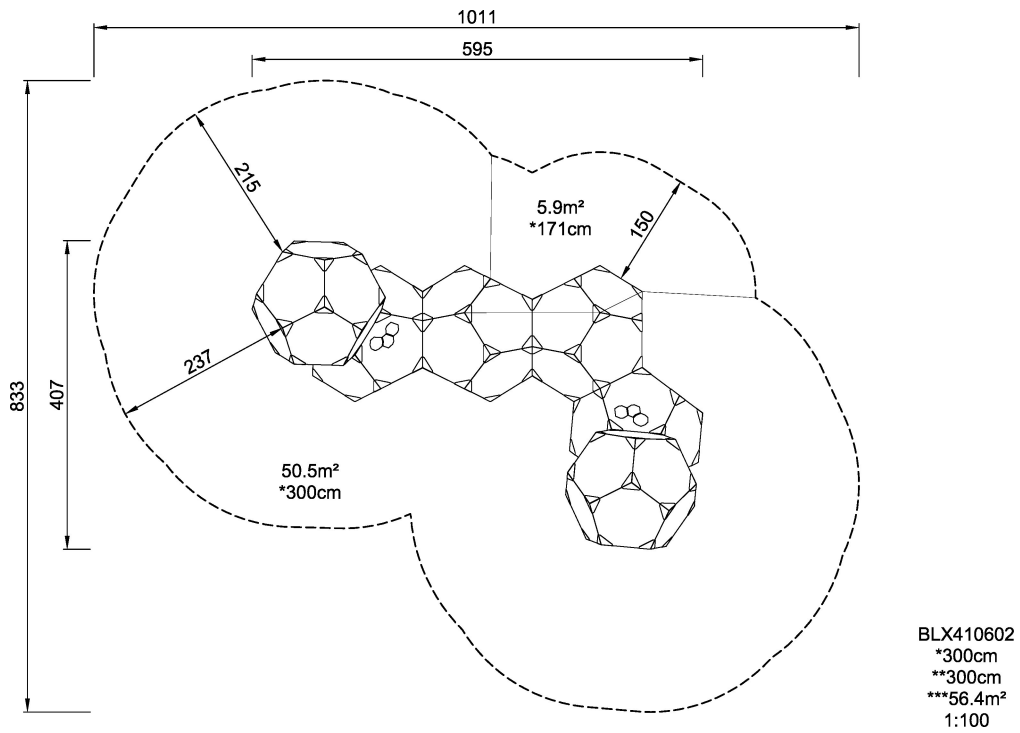

BLX410602 BLOQX 6

BLOQX? 6 is the formula for hours of thrilling climbing, play and meeting. The combination of iconic, geometrically shaped blocks appeals intensely to older children. With its fine climbing grips, it invites scalable climbing challenges and games to grow with for heaps of children. The design allows room for socializing and exchange with ridges and valleys. The possibility of climbing, crawling and balancing at your own speed, height and length makes the BLOQX? a successful gathering place for children at different climbing levels, again and again. The varied grip and panel positions train muscle strength and motor skills: cross-body coordination and spatial awareness, that positively affect e.g. concentration. Social-emotional skills such as helping out are constantly in use. Thinking skills are trained, figuring out routes.

Product Line	Urban climbing
Category	BLOQX™
Age group	8 - 15
Max. fall height (CM)	300
Total height (CM)	300
Safety Zone	56.4 m2

**SUR-
FACE**

ASTM

* = Highest designated play surface.
** = Total height of product.