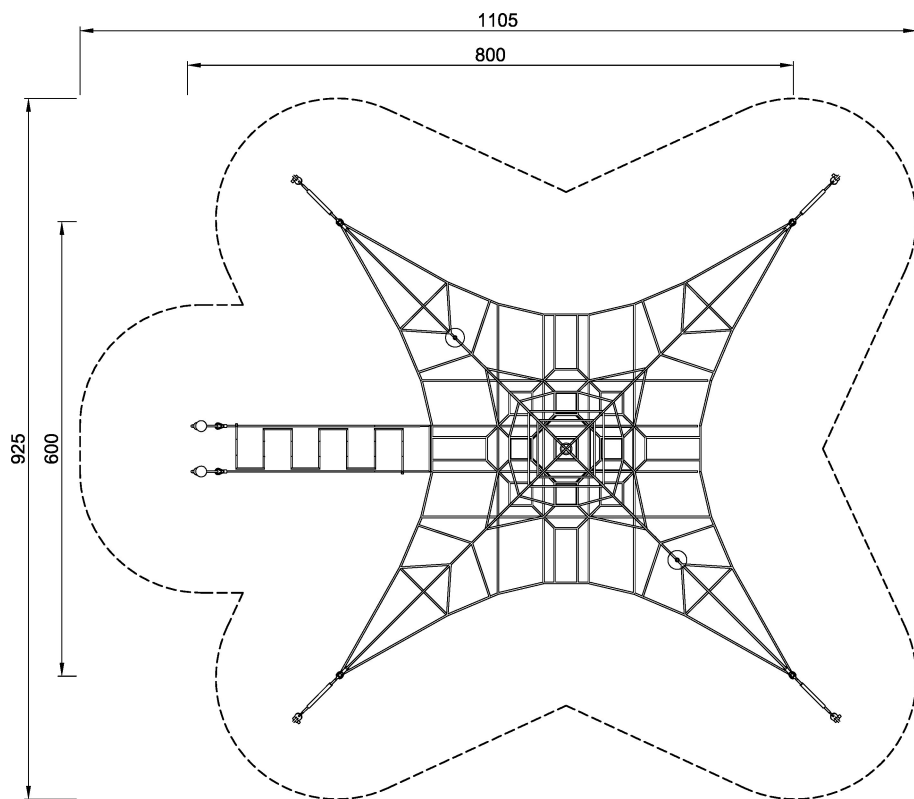

COR10110

Mini Spacenet + Bridge

The Mini Spacenet with extensions is a bouncy, transparent play event that intensely motivates children to climb up high. The feeling of achievement when having climbed to the top is phenomenal. It will attract children again and again. Climbing or swaying in the bouncy net with pendel seats is challenging. It trains the motor skills' ABC: Agility, Balance and Coordination. Major muscle groups get used when children climb here: arms push and pull, legs push and the core provides stability. The membranes invite breaks and children's social-emotional skills, such as courage and self regulation get trained in the net.

Product Line	Corocord™ rope playground
Category	Spacenets™
Age group	3+
Max. fall height (CM)	120
Total height (CM)	385
Safety Zone	78.8 m2

SOCIALIZE

CLIMB

INCLUSIVE

IN-
GROU.

COR10110001
*120cm
**385cm
***78.8m²
1:100

* = Highest designated play surface.
** = Total height of product.

Weight/heaviest parts	kg.	Installation (Manpower)	Persons
Concrete required	NaN m ³	Installation (Hours)	Hours
Foundation amount/footing	NaN	Excavation	NaN m ³