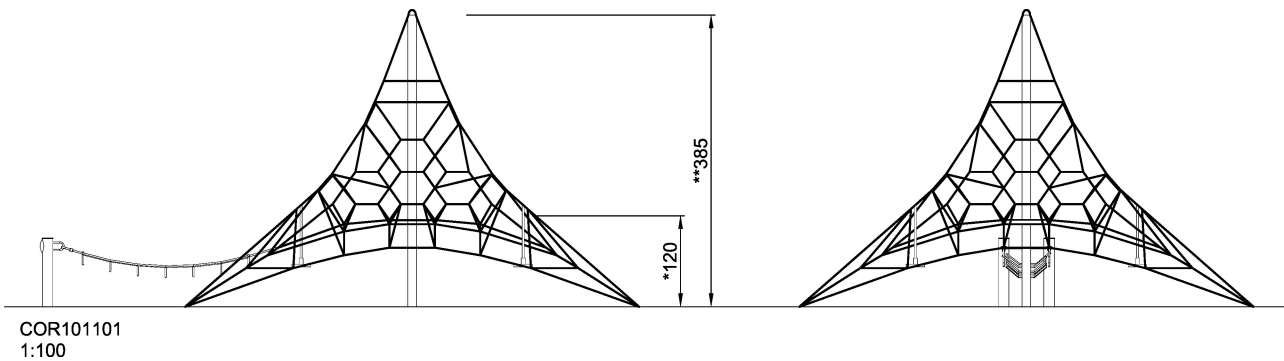

COR10110

Mini Spacenet + Bridge

The Mini Spacenet with extensions is a bouncy, transparent play event that intensely motivates children to climb up high. The feeling of achievement when having climbed to the top is phenomenal. It will attract children again and again. Climbing or swaying in the bouncy net with pendel seats is challenging. It trains the motor skills' ABC: Agility, Balance and Coordination. Major muscle groups get used when children climb here: arms push and pull, legs push and the core provides stability. The membranes invite breaks and children's social-emotional skills, such as courage and self regulation get trained in the net.

Product Line	Corocord™ rope playground
Category	Spacenets™
Age group	3+
Max. fall height (CM)	120
Total height (CM)	385
Safety Zone	78.8 m2

SOCIALIZE

CLIMB

INCLUSIVE

IN-
GROU.

COR10110001
*120cm
**385cm
***78.8m²
1:100

* = Highest designated play surface.
** = Total height of product.

Weight/heaviest parts	kg.	Installation (Manpower)	Persons
Concrete required	NaN m ³	Installation (Hours)	Hours
Foundation amount/footing	NaN	Excavation	NaN m ³