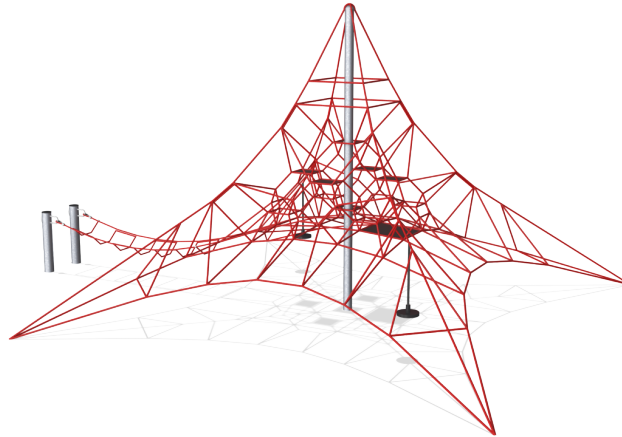

COR10110

Mini Spacenet + Bridge

The Mini Spacenet with extensions is a bouncy, transparent play event that intensely motivates children to climb up high. The feeling of achievement when having climbed to the top is phenomenal. It will attract children again and again. Climbing or swaying in the bouncy net with pendel seats is challenging. It trains the motor skills' ABC: Agility, Balance and Coordination. Major muscle groups get used when children climb here: arms push and pull, legs push and the core provides stability. The membranes invite breaks and children's social-emotional skills, such as courage and self regulation get trained in the net.

Product Line	Corocord™ rope playground
Category	Spacenets™
Age group	3+
Max. fall height (CM)	120
Total height (CM)	385
Safety Zone	78.8 m2

SOCIALIZE

CLIMB

INCLUSIVE

IN-
GROU.

COR10110001
*120cm
**385cm
***78.8m²
1:100

* = Highest designated play surface.
** = Total height of product.

Weight/heaviest parts	kg.	Installation (Manpower)	Persons
Concrete required	NaN m ³	Installation (Hours)	Hours
Foundation amount/footing	NaN	Excavation	NaN m ³