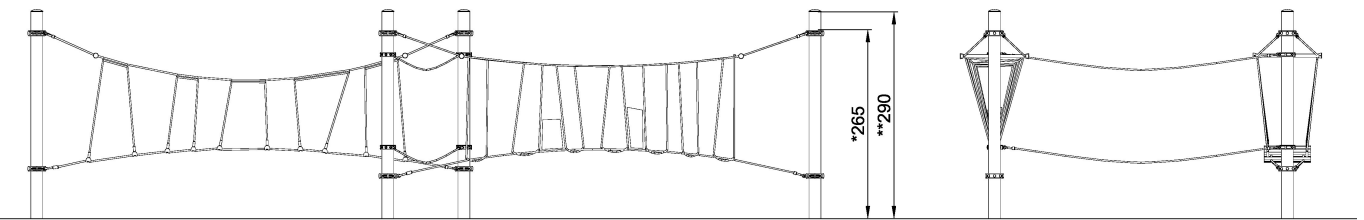

COR10160 Agility Package 16

Combination of Rope Parkour Elements

Product Line Corocord™ rope playground

Category Agility Nets

Age group 5+

Max. fall height (CM) 265

Total height (CM) 290

Safety Zone 94.2 m²

SOCIALIZE

CLIMB

INCLUSIVE

IN-
GROU.

COR101601
1:100

* = Highest designated play surface.
** = Total height of product.

Weight/heaviest parts	kg.	Installation (Manpower)	Persons
Concrete required	NaN m3	Installation (Hours)	Hours
Foundation amount/footing	NaN	Excavation	NaN m3