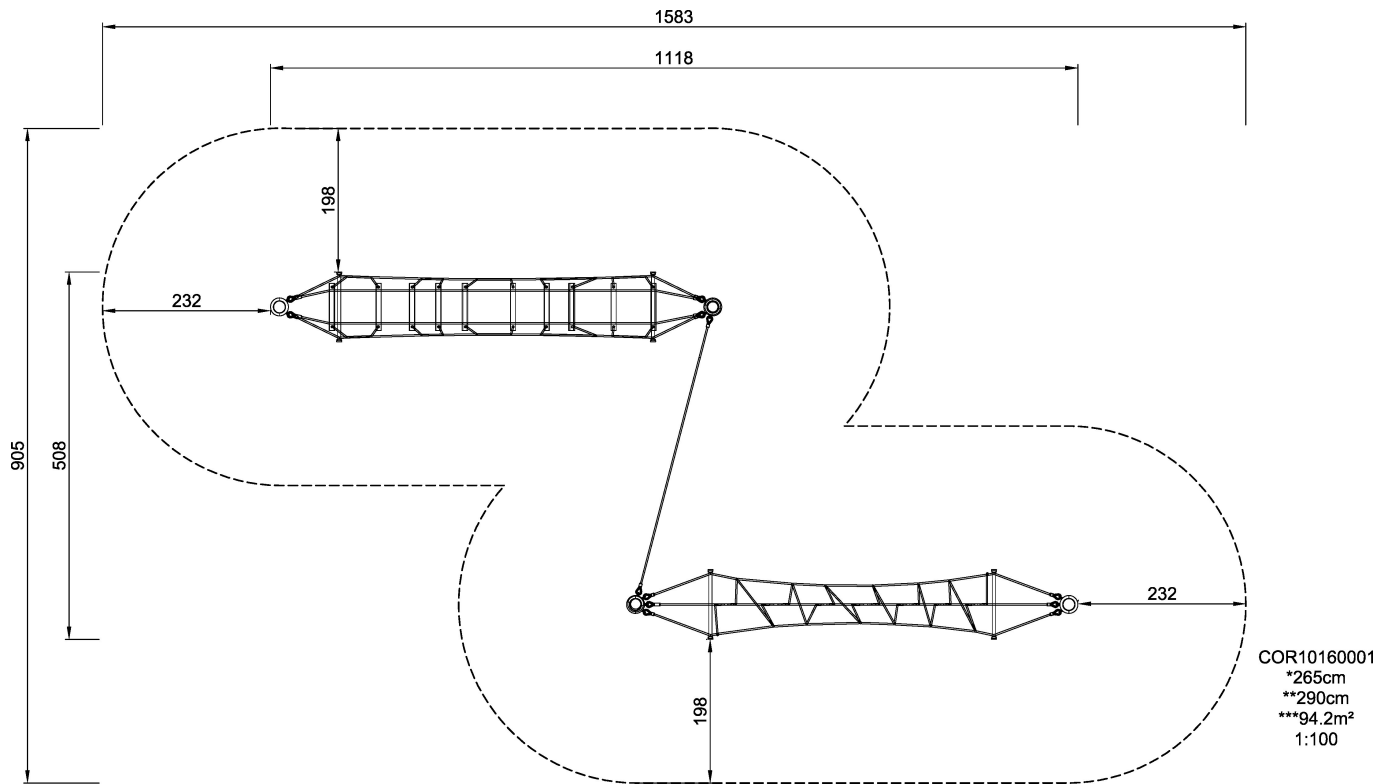

COR10160 Agility Package 16

Combination of Rope Parkour Elements

Product Line Corocord™ rope playground

Category Agility Nets

Age group 5+

Max. fall height (CM) 265

Total height (CM) 290

Safety Zone 94.2 m²

SOCIALIZE

CLIMB

INCLUSIVE

IN-
GROU.

COR101601
1:100

* = Highest designated play surface.
** = Total height of product.

Weight/heaviest parts	kg.	Installation (Manpower)	Persons
Concrete required	NaN m3	Installation (Hours)	Hours
Foundation amount/footing	NaN	Excavation	NaN m3