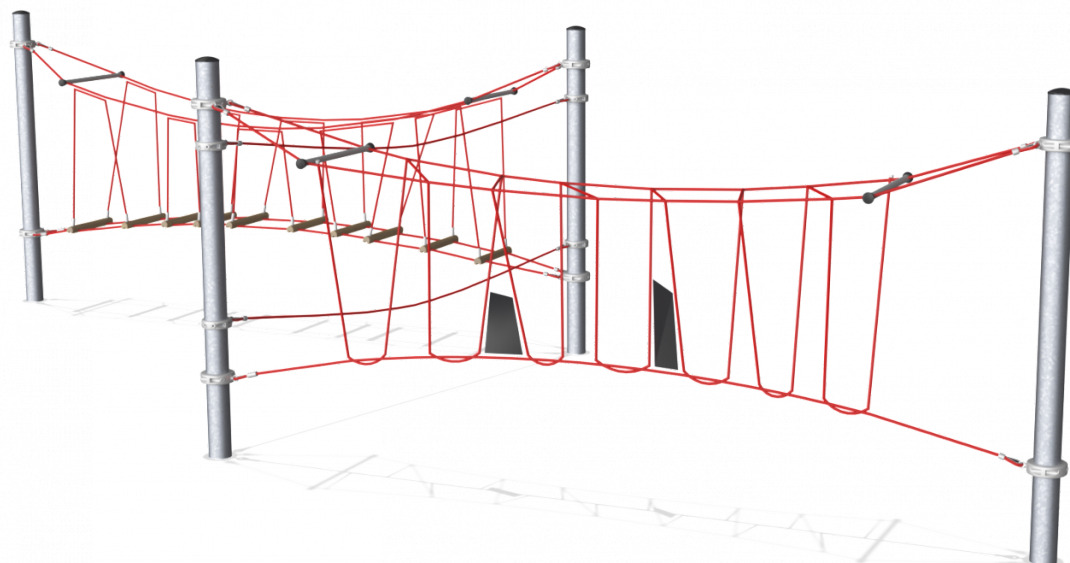

COR10160 Agility Package 16

Combination of Rope Parkour Elements

Product Line Corocord™ rope playground

Category Agility Nets

Age group 5+

Max. fall height (CM) 265

Total height (CM) 290

Safety Zone 94.2 m²

SOCIALIZE

CLIMB

INCLUSIVE

IN-
GROU.

COR101601
1:100

* = Highest designated play surface.
** = Total height of product.

Weight/heaviest parts	kg.	Installation (Manpower)	Persons
Concrete required	NaN m3	Installation (Hours)	Hours
Foundation amount/footing	NaN	Excavation	NaN m3