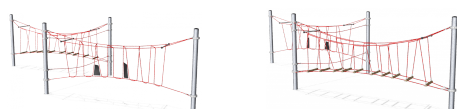

COR10160 Agility Package 16

Combination of Rope Parkour Elements

Product Line Corocord™ rope playground

Category Agility Nets

Age group 5+

Max. fall height (CM) 265

Total height (CM) 290

Safety Zone 94.2 m²

SOCIALIZE

CLIMB

INCLUSIVE

IN-
GROU.

COR101601
1:100

* = Highest designated play surface.
** = Total height of product.

Weight/heaviest parts	kg.	Installation (Manpower)	Persons
Concrete required	NaN m3	Installation (Hours)	Hours
Foundation amount/footing	NaN	Excavation	NaN m3