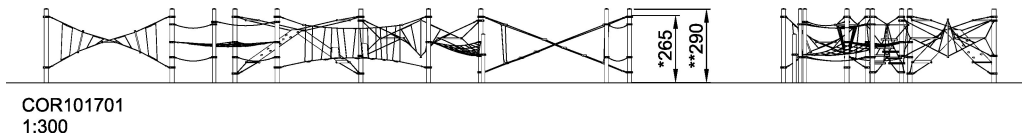

COR10170 Agility Package 17

Incl. climbing ramp with grips, rope slalom, crossed ladder and rope screw.

Product Line	Corocord™ rope playground
Category	Agility Nets
Age group	5+
Max. fall height (CM)	265
Total height (CM)	290
Safety Zone	211 m ²

SOCIALIZE

CLIMB

INCLUSIVE

IN-
GROU.

* = Highest designated play surface.
** = Total height of product.

Weight/heaviest parts	kg.	Installation (Manpower)	Persons
Concrete required	NaN m3	Installation (Hours)	Hours
Foundation amount/footing	NaN	Excavation	NaN m3