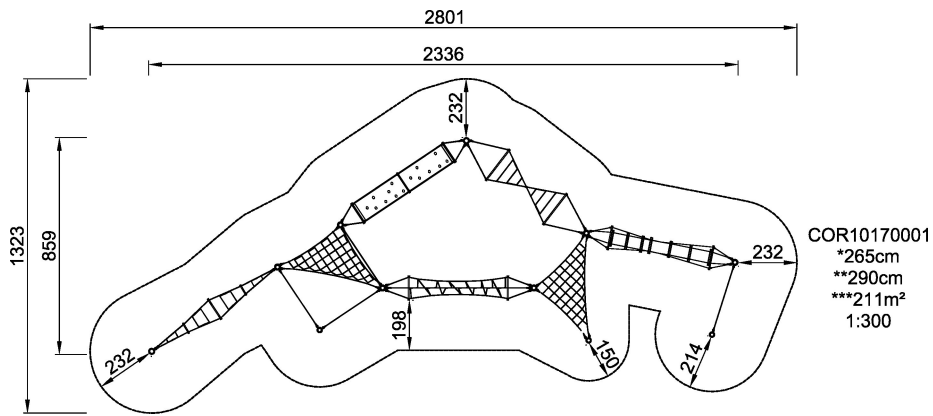

COR10170 Agility Package 17

Incl. climbing ramp with grips, rope slalom, crossed ladder and rope screw.

Product Line	Corocord™ rope playground
Category	Agility Nets
Age group	5+
Max. fall height (CM)	265
Total height (CM)	290
Safety Zone	211 m ²

SOCIALIZE

CLIMB

INCLUSIVE

IN-
GROU.

* = Highest designated play surface.
** = Total height of product.

Weight/heaviest parts	kg.	Installation (Manpower)	Persons
Concrete required	NaN m3	Installation (Hours)	Hours
Foundation amount/footing	NaN	Excavation	NaN m3