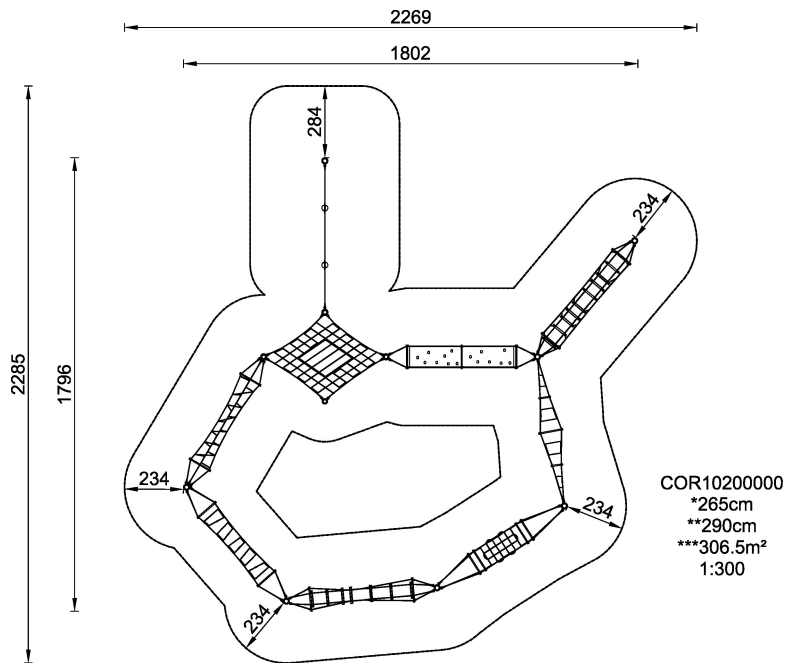

COR10200

Agility Package 20: Meadow Play

Incl. swaying bridge, climbing ramp, rope slalom, crossed ladder, rope screw, "flying carpet", double pendulum seat and trample path.

Product Line	Corocord™ rope playground
Category	Agility Nets
Age group	5+
Max. fall height (CM)	265
Total height (CM)	290
Safety Zone	306.5 m ²

**IN-
GROU.**

* = Highest designated play surface.
** = Total height of product.

Weight/heaviest parts	kg.	Installation (Manpower)	Persons
Concrete required	NaN m ³	Installation (Hours)	Hours
Foundation amount/footing	NaN	Excavation	NaN m ³