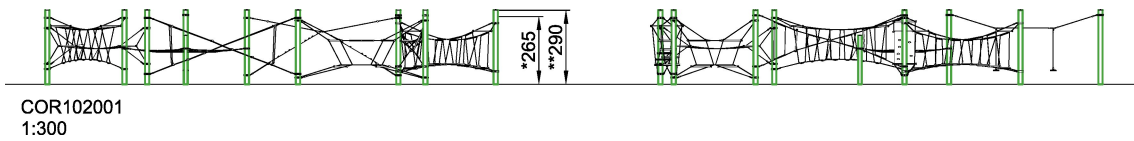

COR10200

Agility Package 20: Meadow Play

Incl. swaying bridge, climbing ramp, rope slalom, crossed ladder, rope screw, "flying carpet", double pendulum seat and trample path.

Product Line	Corocord™ rope playground
Category	Agility Nets
Age group	5+
Max. fall height (CM)	265
Total height (CM)	290
Safety Zone	306.5 m ²

**IN-
GROU.**

* = Highest designated play surface.
** = Total height of product.

Weight/heaviest parts	kg.	Installation (Manpower)	Persons
Concrete required	NaN m ³	Installation (Hours)	Hours
Foundation amount/footing	NaN	Excavation	NaN m ³