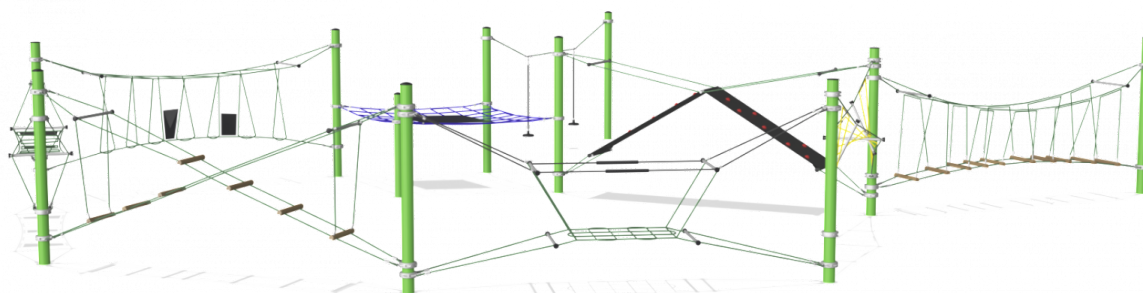

COR10200

Agility Package 20: Meadow Play

Incl. swaying bridge, climbing ramp, rope slalom, crossed ladder, rope screw, "flying carpet", double pendulum seat and trample path.

Product Line	Corocord™ rope playground
Category	Agility Nets
Age group	5+
Max. fall height (CM)	265
Total height (CM)	290
Safety Zone	306.5 m ²

**IN-
GROU.**

* = Highest designated play surface.
** = Total height of product.

Weight/heaviest parts	kg.	Installation (Manpower)	Persons
Concrete required	NaN m ³	Installation (Hours)	Hours
Foundation amount/footing	NaN	Excavation	NaN m ³