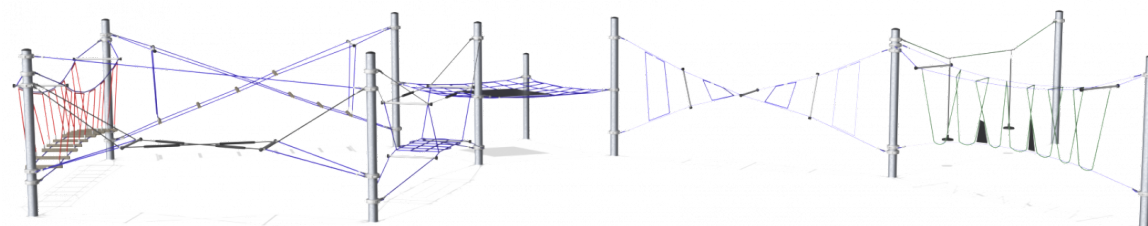

COR10210

Agility Package 21: Seaworld

Incl. climbing ramp with grips, rope slalom, crossed ladder and rope screw.

Product Line	Corocord™ rope playground
Category	Agility Nets
Age group	5+
Max. fall height (CM)	285
Total height (CM)	290
Safety Zone	231.6 m2

* = Highest designated play surface.
 ** = Total height of product.

Weight/heaviest parts	kg.	Installation (Manpower)	Persons
Concrete required	NaN m3	Installation (Hours)	Hours
Foundation amount/footing	NaN	Excavation	NaN m3