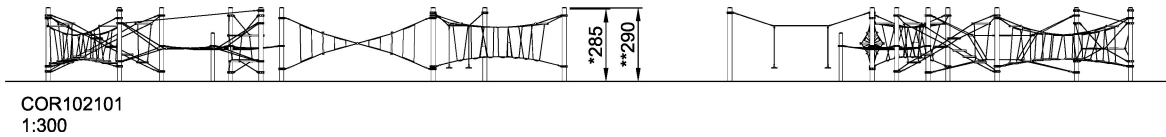

COR10210

Agility Package 21: Seaworld

Incl. climbing ramp with grips, rope slalom, crossed ladder and rope screw.

Product Line	Corocord™ rope playground
Category	Agility Nets
Age group	5+
Max. fall height (CM)	285
Total height (CM)	290
Safety Zone	231.6 m2

* = Highest designated play surface.
 ** = Total height of product.

Weight/heaviest parts	kg.	Installation (Manpower)	Persons
Concrete required	NaN m3	Installation (Hours)	Hours
Foundation amount/footing	NaN	Excavation	NaN m3