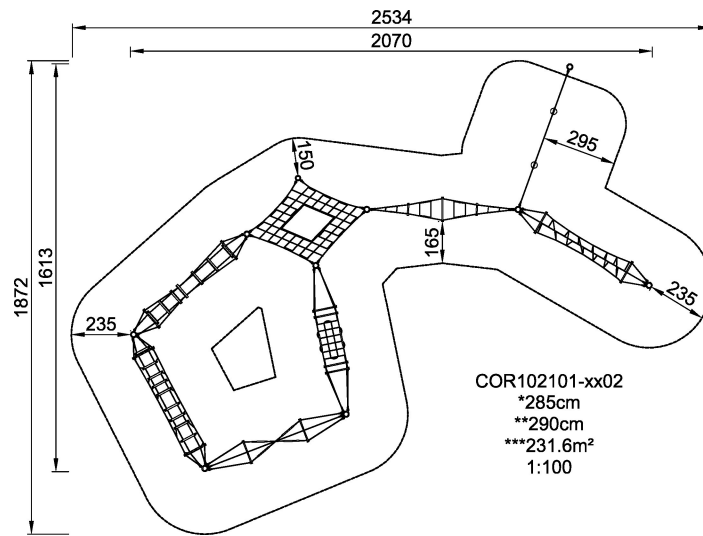

COR10210

Agility Package 21: Seaworld

Incl. climbing ramp with grips, rope slalom, crossed ladder and rope screw.

Product Line	Corocord™ rope playground
Category	Agility Nets
Age group	5+
Max. fall height (CM)	285
Total height (CM)	290
Safety Zone	231.6 m2

* = Highest designated play surface.
 ** = Total height of product.

Weight/heaviest parts	kg.	Installation (Manpower)	Persons
Concrete required	NaN m3	Installation (Hours)	Hours
Foundation amount/footing	NaN	Excavation	NaN m3