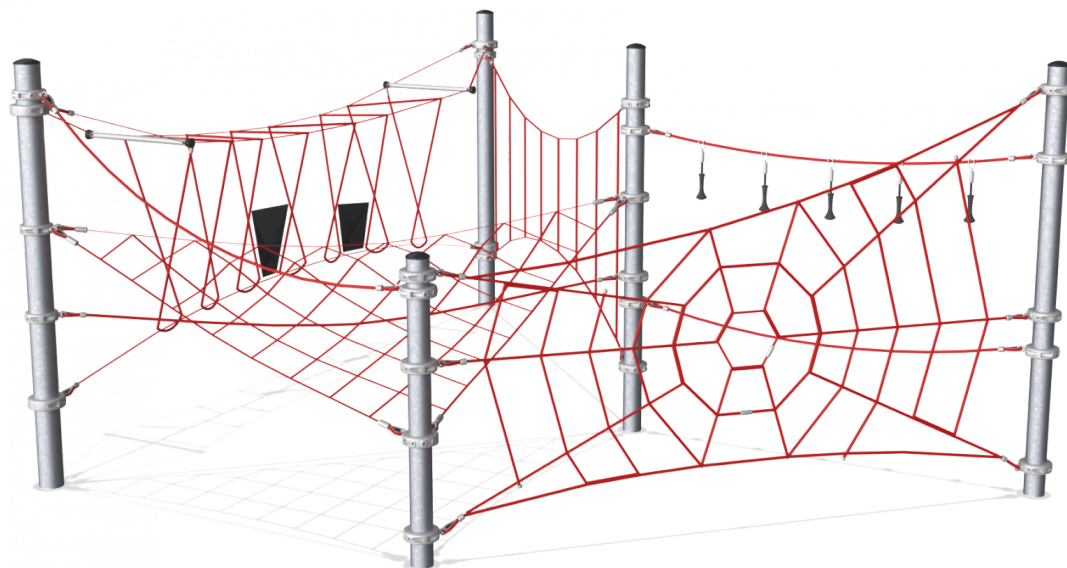

# COR10220 Agility Package 22

Incl. rope slalom and Spider's Web.

<b>Product Line</b>	Corocord™ rope playground
<b>Category</b>	Agility Nets
<b>Age group</b>	5+
<b>Max. fall height (CM)</b>	280
<b>Total height (CM)</b>	290
<b>Safety Zone</b>	86.4 m <sup>2</sup>

SOCIALIZE

CLIMB

INCLUSIVE

IN-  
GROU.

ADA / INCLUSIVE

ASTM

\* = Highest designated play surface.  
\*\* = Total height of product.

<b>Weight/heaviest parts</b>	kg.	<b>Installation (Manpower)</b>	Persons
<b>Concrete required</b>	NaN m <sup>3</sup>	<b>Installation (Hours)</b>	Hours
<b>Foundation amount/footing</b>	NaN	<b>Excavation</b>	NaN m <sup>3</sup>