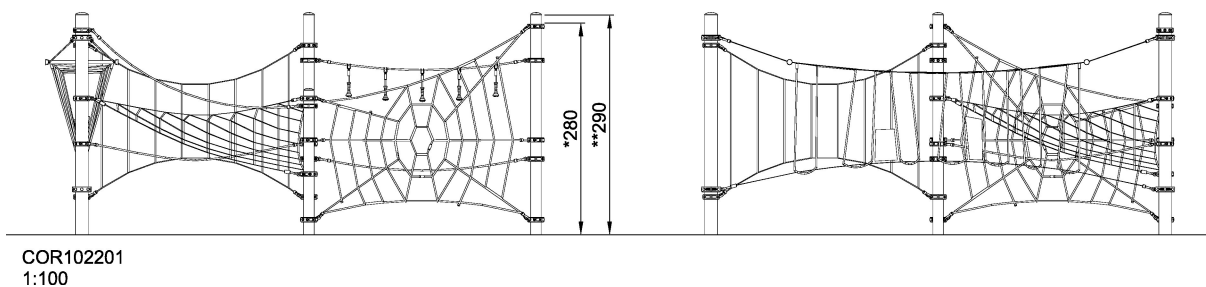

# COR10220 Agility Package 22

Incl. rope slalom and Spider's Web.

<b>Product Line</b>	Corocord™ rope playground
<b>Category</b>	Agility Nets
<b>Age group</b>	5+
<b>Max. fall height (CM)</b>	280
<b>Total height (CM)</b>	290
<b>Safety Zone</b>	86.4 m <sup>2</sup>

SOCIALIZE

CLIMB

INCLUSIVE

IN-  
GROU.

ADA / INCLUSIVE

ASTM

\* = Highest designated play surface.  
\*\* = Total height of product.

<b>Weight/heaviest parts</b>	kg.	<b>Installation (Manpower)</b>	Persons
<b>Concrete required</b>	NaN m <sup>3</sup>	<b>Installation (Hours)</b>	Hours
<b>Foundation amount/footing</b>	NaN	<b>Excavation</b>	NaN m <sup>3</sup>