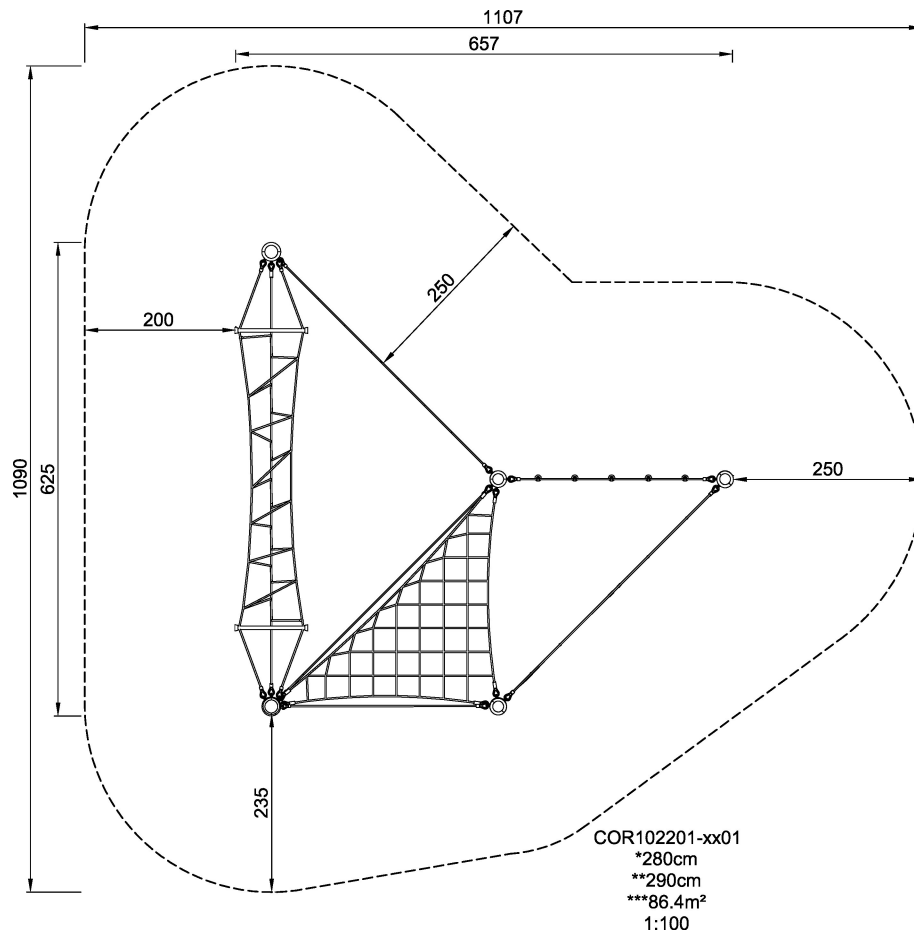

# COR10220 Agility Package 22

Incl. rope slalom and Spider's Web.

<b>Product Line</b>	Corocord™ rope playground
<b>Category</b>	Agility Nets
<b>Age group</b>	5+
<b>Max. fall height (CM)</b>	280
<b>Total height (CM)</b>	290
<b>Safety Zone</b>	86.4 m <sup>2</sup>

SOCIALIZE

CLIMB

INCLUSIVE

IN-  
GROU.

ADA / INCLUSIVE

ASTM

\* = Highest designated play surface.  
\*\* = Total height of product.

<b>Weight/heaviest parts</b>	kg.	<b>Installation (Manpower)</b>	Persons
<b>Concrete required</b>	NaN m <sup>3</sup>	<b>Installation (Hours)</b>	Hours
<b>Foundation amount/footing</b>	NaN	<b>Excavation</b>	NaN m <sup>3</sup>