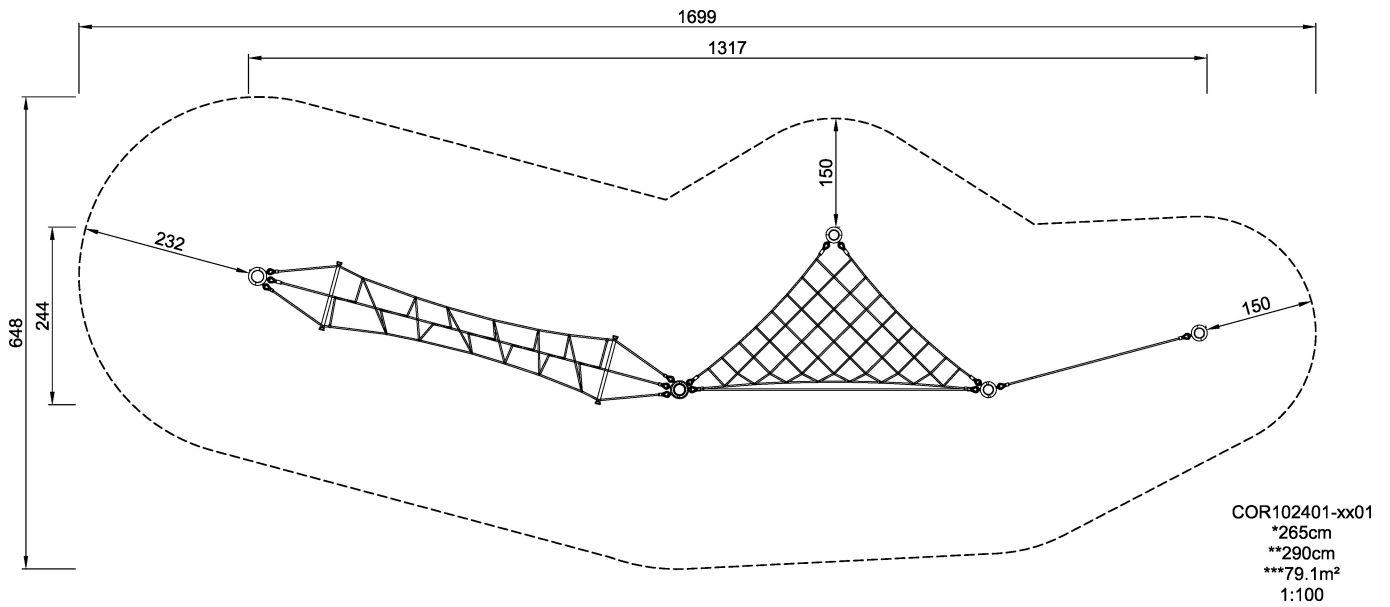

COR10240 Agility Package 24

Incl. balancing rope and rope slalom.

Product Line	Corocord™ rope playground
Category	Agility Nets
Age group	5+
Max. fall height (CM)	265
Total height (CM)	290
Safety Zone	79.1 m ²

SOCIALIZE

CLIMB

INCLUSIVE

EN 1176

IN-
GROU.

ADA / INCLUSIVE

ASTM

COR102401
1:100

* = Highest designated play surface.
** = Total height of product.

Weight/heaviest parts	kg.	Installation (Manpower)	Persons
Concrete required	NaN m3	Installation (Hours)	Hours
Foundation amount/footing	NaN	Excavation	NaN m3