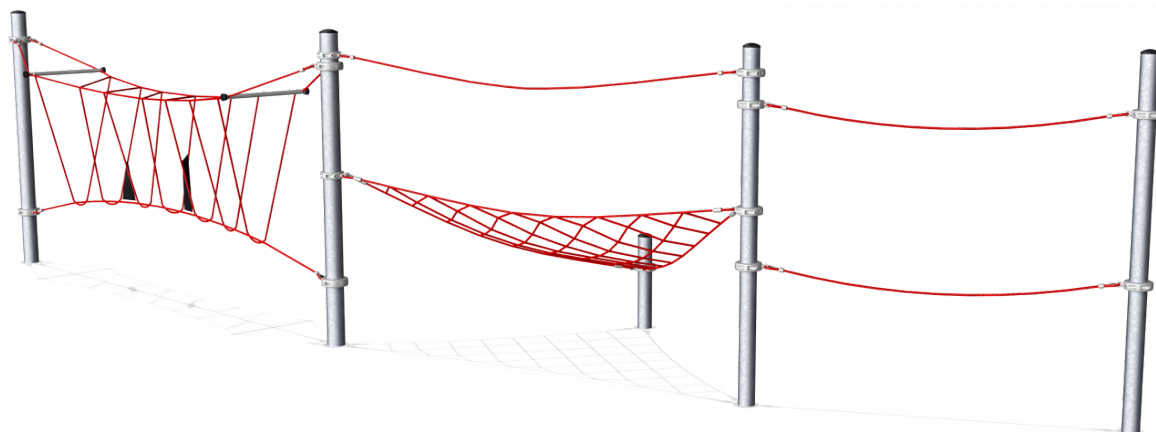

COR10240 Agility Package 24

Incl. balancing rope and rope slalom.

Product Line	Corocord™ rope playground
Category	Agility Nets
Age group	5+
Max. fall height (CM)	265
Total height (CM)	290
Safety Zone	79.1 m ²

SOCIALIZE

CLIMB

INCLUSIVE

EN 1176

IN-
GROU.

ADA / INCLUSIVE

ASTM

COR102401
1:100

* = Highest designated play surface.
** = Total height of product.

Weight/heaviest parts	kg.	Installation (Manpower)	Persons
Concrete required	NaN m3	Installation (Hours)	Hours
Foundation amount/footing	NaN	Excavation	NaN m3