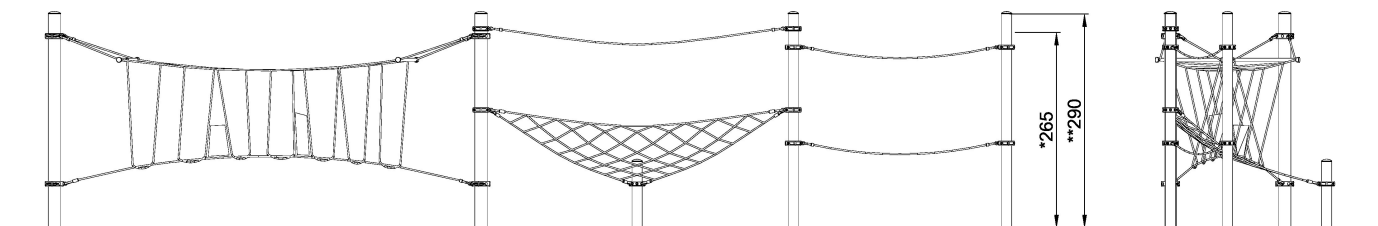

COR10240 Agility Package 24

Incl. balancing rope and rope slalom.

Product Line	Corocord™ rope playground
Category	Agility Nets
Age group	5+
Max. fall height (CM)	265
Total height (CM)	290
Safety Zone	79.1 m ²

SOCIALIZE

CLIMB

INCLUSIVE

EN 1176

IN-
GROU.

ADA / INCLUSIVE

ASTM

COR102401
1:100

* = Highest designated play surface.
** = Total height of product.

Weight/heaviest parts	kg.	Installation (Manpower)	Persons
Concrete required	NaN m3	Installation (Hours)	Hours
Foundation amount/footing	NaN	Excavation	NaN m3