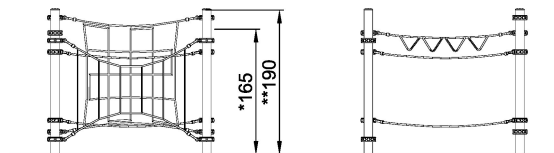

COR10250 Agility Package 25

Incl. arm-walk and balancing ropes.

Product Line	Corocord™ rope playground
Category	Agility Nets
Age group	5+
Max. fall height (CM)	165
Total height (CM)	190
Safety Zone	29.6 m ²

SOCIALIZE

CLIMB

INCLUSIVE

IN-
GROU.

COR102501
1:100

* = Highest designated play surface.
** = Total height of product.

Weight/heaviest parts	kg.	Installation (Manpower)	Persons
Concrete required	NaN m ³	Installation (Hours)	Hours
Foundation amount/footing	NaN	Excavation	NaN m ³