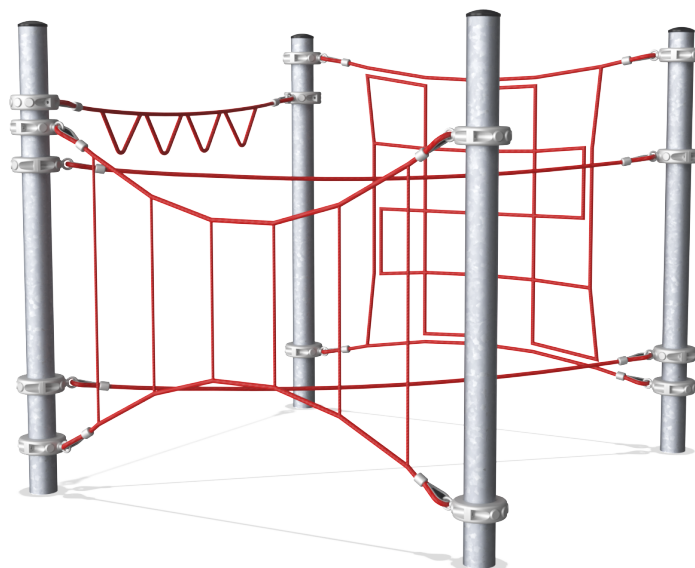

COR10250 Agility Package 25

Incl. arm-walk and balancing ropes.

Product Line	Corocord™ rope playground
Category	Agility Nets
Age group	5+
Max. fall height (CM)	165
Total height (CM)	190
Safety Zone	29.6 m ²

SOCIALIZE

CLIMB

INCLUSIVE

IN-
GROU.

COR102501
1:100

* = Highest designated play surface.
** = Total height of product.

Weight/heaviest parts	kg.	Installation (Manpower)	Persons
Concrete required	NaN m ³	Installation (Hours)	Hours
Foundation amount/footing	NaN	Excavation	NaN m ³