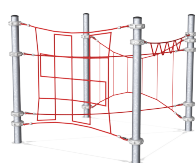

COR10250 Agility Package 25

Incl. arm-walk and balancing ropes.

Product Line	Corocord™ rope playground
Category	Agility Nets
Age group	5+
Max. fall height (CM)	165
Total height (CM)	190
Safety Zone	29.6 m ²

SOCIALIZE

CLIMB

INCLUSIVE

IN-
GROU.

COR102501
1:100

* = Highest designated play surface.
** = Total height of product.

Weight/heaviest parts	kg.	Installation (Manpower)	Persons
Concrete required	NaN m ³	Installation (Hours)	Hours
Foundation amount/footing	NaN	Excavation	NaN m ³