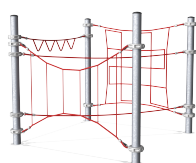

COR10250 Agility Package 25

Incl. arm-walk and balancing ropes.

Product Line	Corocord™ rope playground
Category	Agility Nets
Age group	5+
Max. fall height (CM)	165
Total height (CM)	190
Safety Zone	29.6 m ²

SOCIALIZE

CLIMB

INCLUSIVE

IN-
GROU.

COR102501
1:100

* = Highest designated play surface.
** = Total height of product.

Weight/heaviest parts	kg.	Installation (Manpower)	Persons
Concrete required	NaN m ³	Installation (Hours)	Hours
Foundation amount/footing	NaN	Excavation	NaN m ³