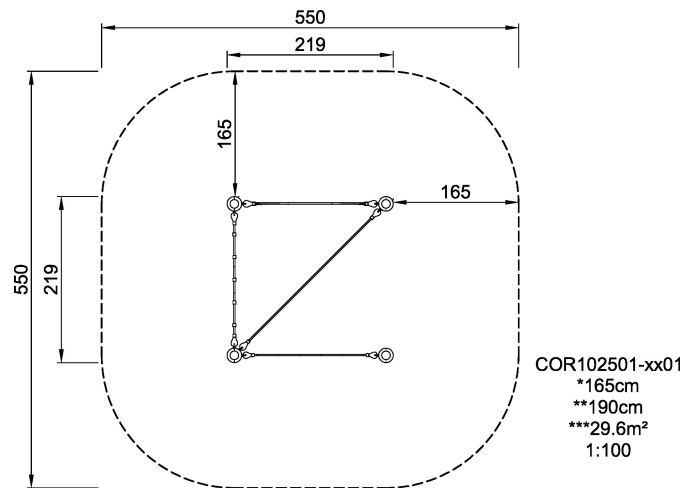

COR10250 Agility Package 25

Incl. arm-walk and balancing ropes.

Product Line	Corocord™ rope playground
Category	Agility Nets
Age group	5+
Max. fall height (CM)	165
Total height (CM)	190
Safety Zone	29.6 m ²

SOCIALIZE

CLIMB

INCLUSIVE

IN-
GROU.

COR102501
1:100

* = Highest designated play surface.
** = Total height of product.

Weight/heaviest parts	kg.	Installation (Manpower)	Persons
Concrete required	NaN m ³	Installation (Hours)	Hours
Foundation amount/footing	NaN	Excavation	NaN m ³