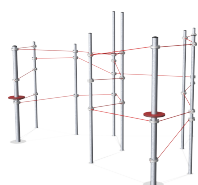

COR10260 Agility Package 26

Incl. climbing valley rope.

Product Line	Corocord™ rope playground
Category	Agility Nets
Age group	5+
Max. fall height (CM)	290
Total height (CM)	390
Safety Zone	63.5 m ²

SOCIALIZE

CLIMB

INCLUSIVE

EN 1176

IN-
GROU.

* = Highest designated play surface.
** = Total height of product.

Weight/heaviest parts	kg.	Installation (Manpower)	Persons
Concrete required	NaN m3	Installation (Hours)	Hours
Foundation amount/footing	NaN	Excavation	NaN m3