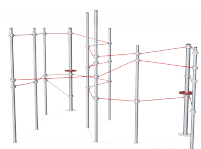

COR10260 Agility Package 26

Incl. climbing valley rope.

Product Line	Corocord™ rope playground
Category	Agility Nets
Age group	5+
Max. fall height (CM)	290
Total height (CM)	390
Safety Zone	63.5 m ²

SOCIALIZE

CLIMB

INCLUSIVE

EN 1176

IN-
GROU.

* = Highest designated play surface.
** = Total height of product.

Weight/heaviest parts	kg.	Installation (Manpower)	Persons
Concrete required	NaN m3	Installation (Hours)	Hours
Foundation amount/footing	NaN	Excavation	NaN m3