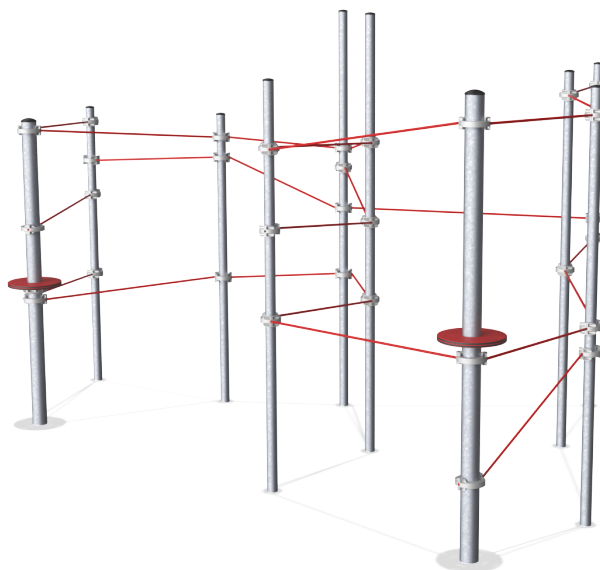

COR10260 Agility Package 26

Incl. climbing valley rope.

Product Line	Corocord™ rope playground
Category	Agility Nets
Age group	5+
Max. fall height (CM)	290
Total height (CM)	390
Safety Zone	63.5 m ²

SOCIALIZE

CLIMB

INCLUSIVE

EN 1176

IN-
GROU.

* = Highest designated play surface.
** = Total height of product.

Weight/heaviest parts	kg.	Installation (Manpower)	Persons
Concrete required	NaN m3	Installation (Hours)	Hours
Foundation amount/footing	NaN	Excavation	NaN m3