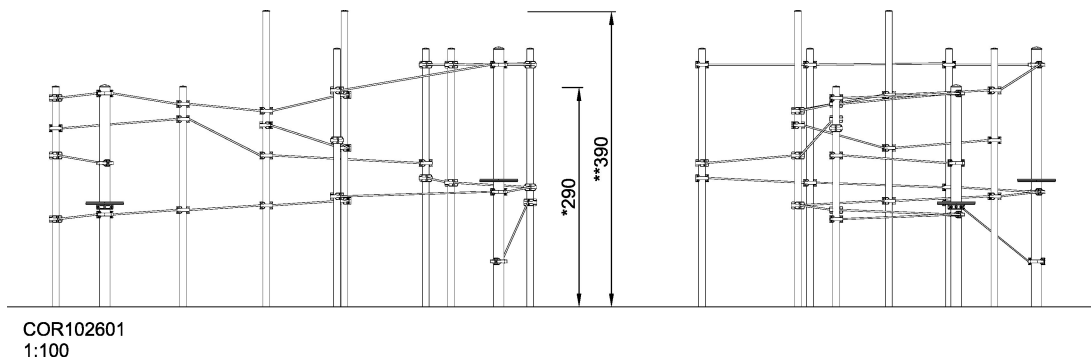

COR10260 Agility Package 26

Incl. climbing valley rope.

Product Line	Corocord™ rope playground
Category	Agility Nets
Age group	5+
Max. fall height (CM)	290
Total height (CM)	390
Safety Zone	63.5 m ²

SOCIALIZE

CLIMB

INCLUSIVE

EN 1176

IN-
GROU.

* = Highest designated play surface.
** = Total height of product.

Weight/heaviest parts	kg.	Installation (Manpower)	Persons
Concrete required	NaN m3	Installation (Hours)	Hours
Foundation amount/footing	NaN	Excavation	NaN m3