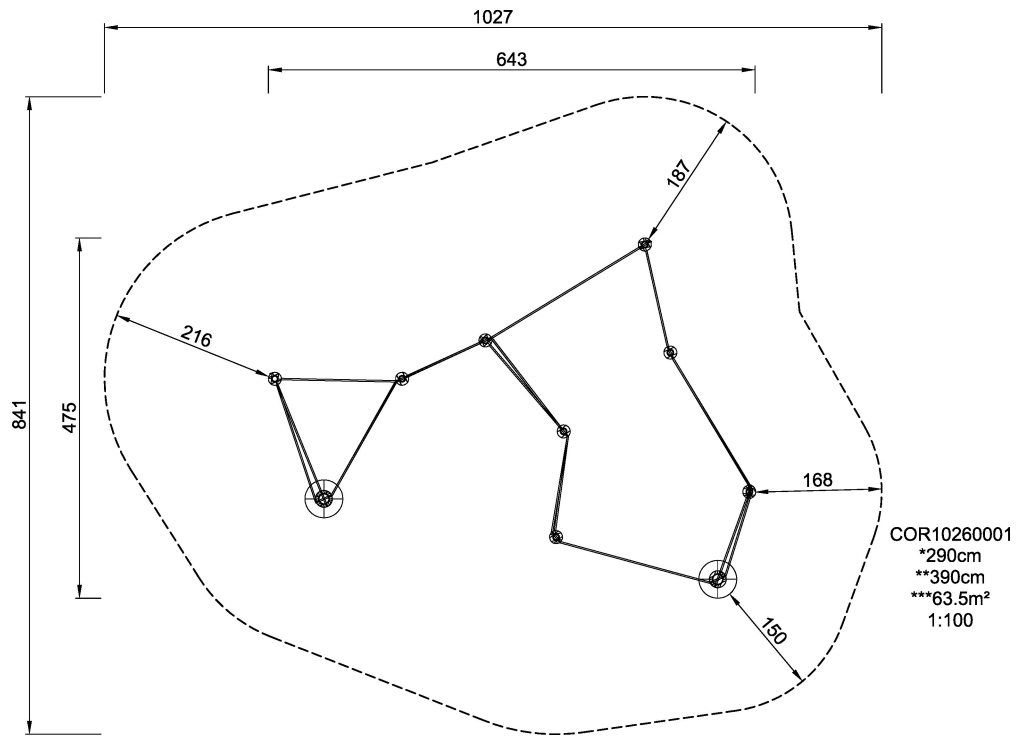

COR10260 Agility Package 26

Incl. climbing valley rope.

Product Line	Corocord™ rope playground
Category	Agility Nets
Age group	5+
Max. fall height (CM)	290
Total height (CM)	390
Safety Zone	63.5 m ²

SOCIALIZE

CLIMB

INCLUSIVE

EN 1176

IN-
GROU.

* = Highest designated play surface.
** = Total height of product.

Weight/heaviest parts	kg.	Installation (Manpower)	Persons
Concrete required	NaN m3	Installation (Hours)	Hours
Foundation amount/footing	NaN	Excavation	NaN m3