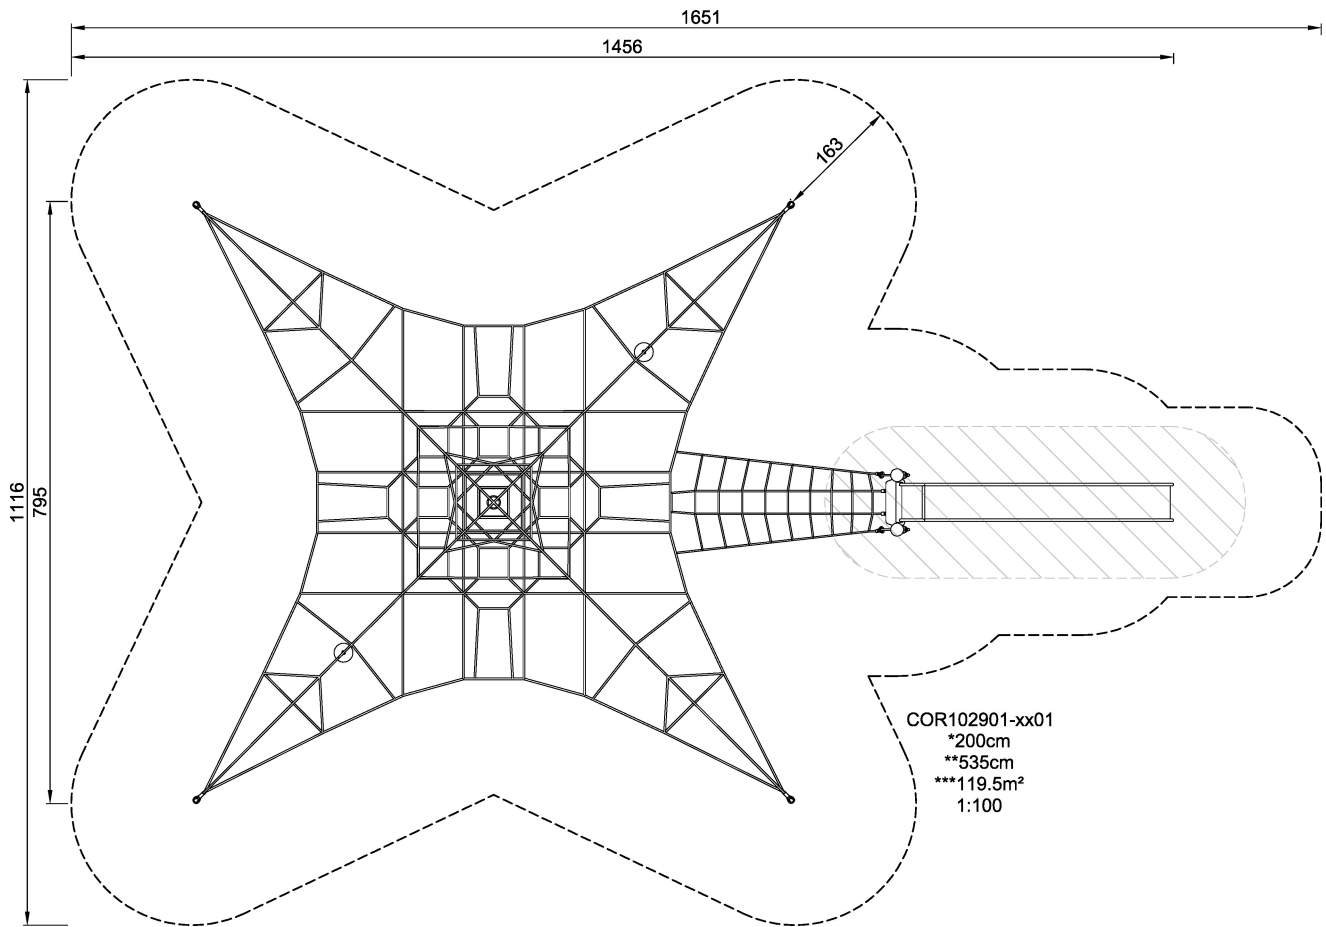

COR10290 Macro Spacenet + Slide

Incl. pendulum swings, membrane seats and stainless steel slide.

Product Line	Corocord™ rope playground
Category	Spacenets™
Age group	5+
Max. fall height (CM)	200
Total height (CM)	535
Safety Zone	119.5 m2

IN-
GROU.

* = Highest designated play surface.
** = Total height of product.

Weight/heaviest parts	kg.	Installation (Manpower)	Persons
Concrete required	NaN m3	Installation (Hours)	Hours
Foundation amount/footing	NaN	Excavation	NaN m3