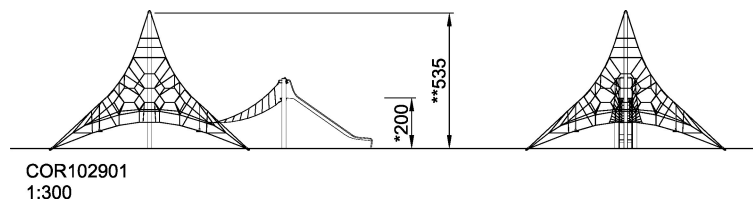

COR10290 Macro Spacenet + Slide

Incl. pendulum swings, membrane seats and stainless steel slide.

Product Line	Corocord™ rope playground
Category	Spacenets™
Age group	5+
Max. fall height (CM)	200
Total height (CM)	535
Safety Zone	119.5 m2

IN-
GROU.

* = Highest designated play surface.
** = Total height of product.

Weight/heaviest parts	kg.	Installation (Manpower)	Persons
Concrete required	NaN m3	Installation (Hours)	Hours
Foundation amount/footing	NaN	Excavation	NaN m3