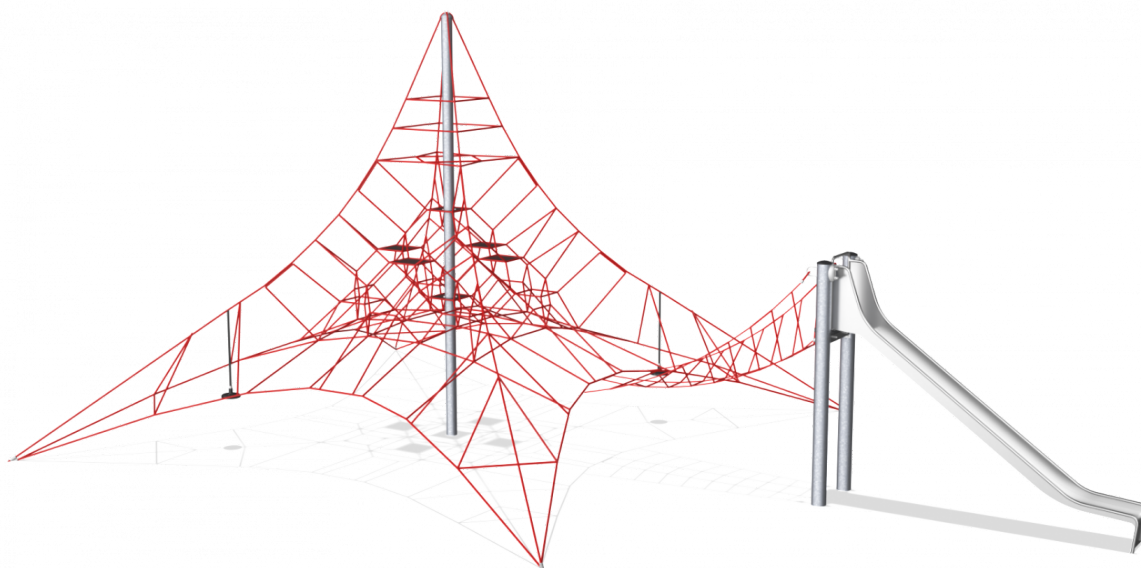

COR10290 Macro Spacenet + Slide

Incl. pendulum swings, membrane seats and stainless steel slide.

Product Line	Corocord™ rope playground
Category	Spacenets™
Age group	5+
Max. fall height (CM)	200
Total height (CM)	535
Safety Zone	119.5 m2

IN-
GROU.

* = Highest designated play surface.
** = Total height of product.

Weight/heaviest parts	kg.	Installation (Manpower)	Persons
Concrete required	NaN m3	Installation (Hours)	Hours
Foundation amount/footing	NaN	Excavation	NaN m3