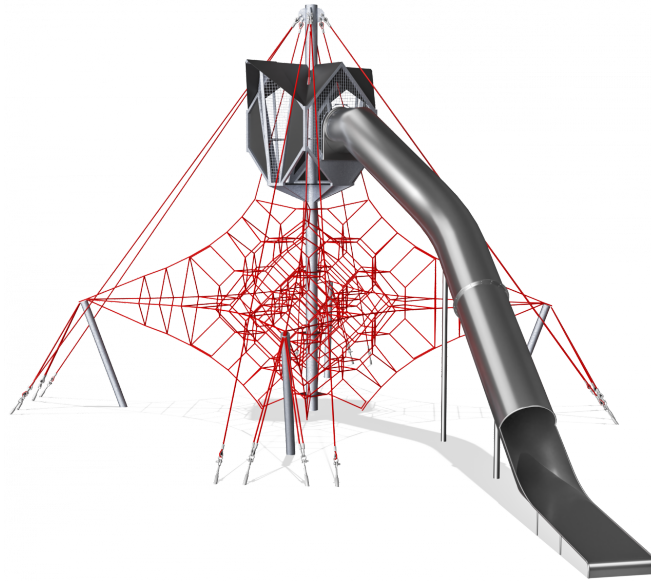

**COR10320**

# LARGE OCTA NET WITH SKY CABIN

**KOMPAN**<sup>®</sup>  
Let's play

A perfect play experience including a frisson of excitement. Climbers that have fully explored the Sky Cabin can bravely throw themselves down the large tunnel slide - an unforgettable experience to be repeated. So go back to the starting point and climb up again.

<b>Product Line</b>	Corocord™ rope playground
<b>Category</b>	Sky Play
<b>Age group</b>	5+
<b>Max. fall height (CM)</b>	225
<b>Total height (CM)</b>	730
<b>Safety Zone</b>	121.3 m2

SOCIALIZE

CLIMB

INCLUSIVE

IN-  
GROU.

ADA / INCLUSIVE

ASTM

COR103201  
1:300

\* = Highest designated play surface.  
\*\* = Total height of product.

<b>Weight/heaviest parts</b>	kg.	<b>Installation (Manpower)</b>	Persons
<b>Concrete required</b>	NaN m3	<b>Installation (Hours)</b>	Hours
<b>Foundation amount/footing</b>	NaN	<b>Excavation</b>	NaN m3