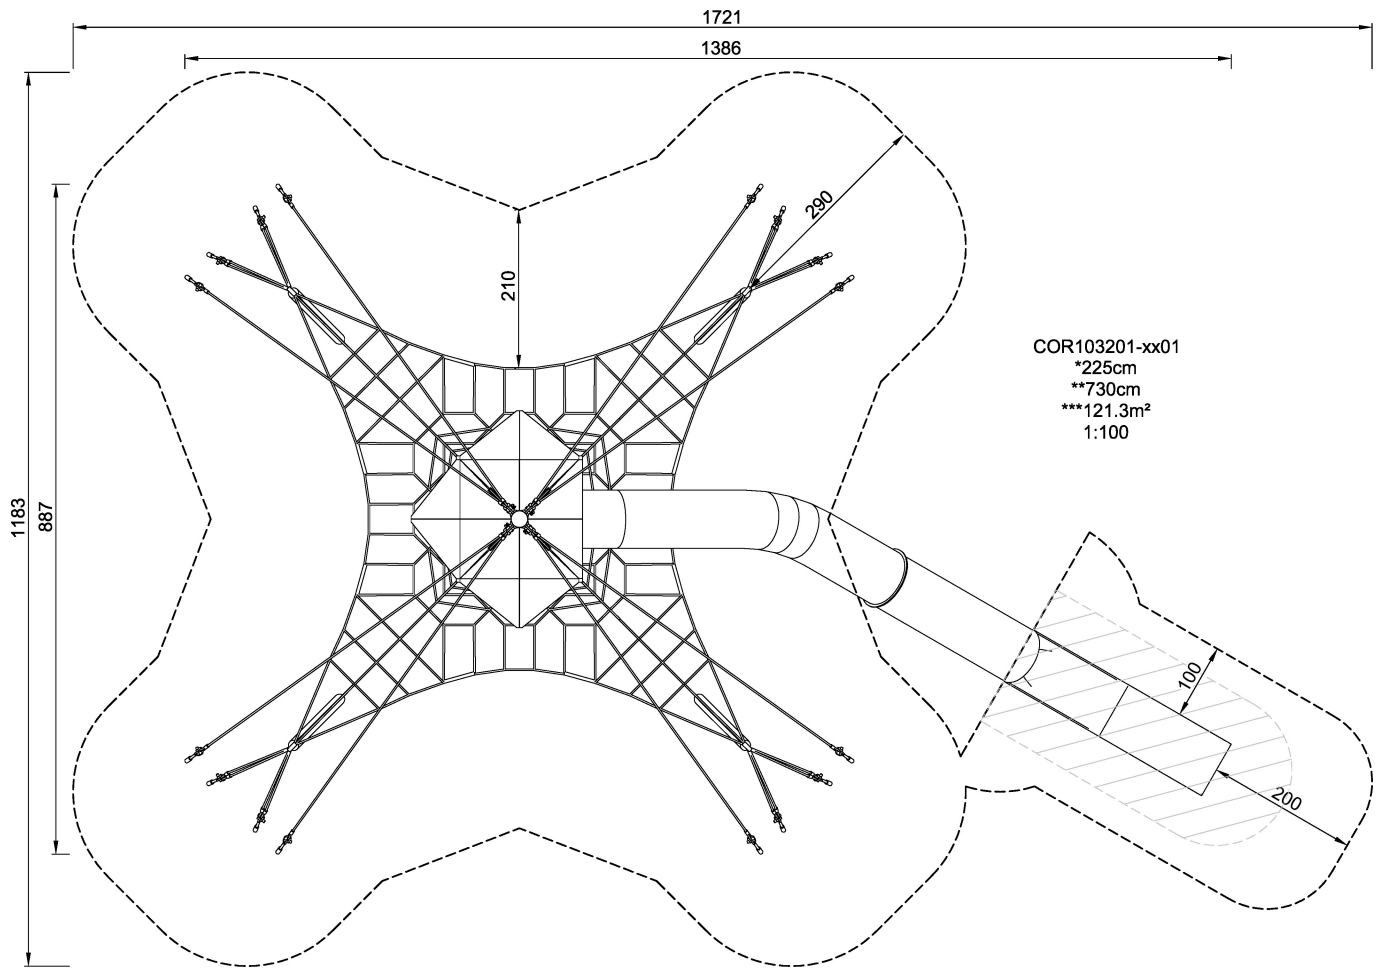

<b>Product Line</b>	Corocord™ rope playground
<b>Category</b>	Sky Play
<b>Age group</b>	5+
<b>Max. fall height (CM)</b>	225
<b>Total height (CM)</b>	730
<b>Safety Zone</b>	121.3 m2

SOCIALIZE

CLIMB

INCLUSIVE

IN-  
GROU.

ADA / INCLUSIVE

ASTM

COR103201  
1:300

\* = Highest designated play surface.  
\*\* = Total height of product.

<b>Weight/heaviest parts</b>	kg.	<b>Installation (Manpower)</b>	Persons
<b>Concrete required</b>	NaN m3	<b>Installation (Hours)</b>	Hours
<b>Foundation amount/footing</b>	NaN	<b>Excavation</b>	NaN m3