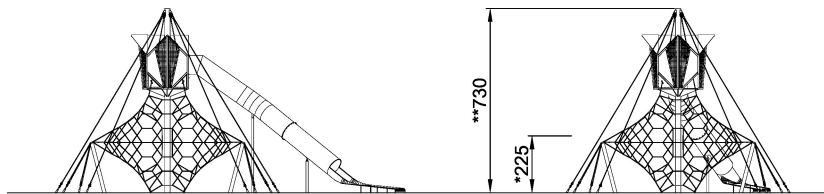

<b>Product Line</b>	Corocord™ rope playground
<b>Category</b>	Sky Play
<b>Age group</b>	5+
<b>Max. fall height (CM)</b>	225
<b>Total height (CM)</b>	730
<b>Safety Zone</b>	121.3 m2

SOCIALIZE

CLIMB

INCLUSIVE

IN-  
GROU.

ADA / INCLUSIVE

ASTM

COR103201  
1:300

\* = Highest designated play surface.  
\*\* = Total height of product.

<b>Weight/heaviest parts</b>	kg.	<b>Installation (Manpower)</b>	Persons
<b>Concrete required</b>	NaN m3	<b>Installation (Hours)</b>	Hours
<b>Foundation amount/footing</b>	NaN	<b>Excavation</b>	NaN m3