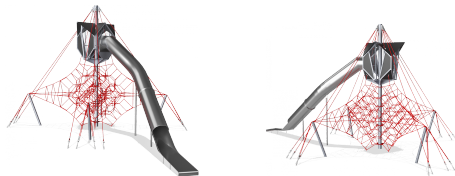

# LARGE OCTA NET WITH SKY CABIN

**KOMPAN**<sup>®</sup>  
Let's play

A perfect play experience including a frisson of excitement. Climbers that have fully explored the Sky Cabin can bravely throw themselves down the large tunnel slide - an unforgettable experience to be repeated. So go back to the starting point and climb up again.

<b>Product Line</b>	Corocord™ rope playground
<b>Category</b>	Sky Play
<b>Age group</b>	5+
<b>Max. fall height (CM)</b>	225
<b>Total height (CM)</b>	730
<b>Safety Zone</b>	121.3 m2

SOCIALIZE

CLIMB

INCLUSIVE