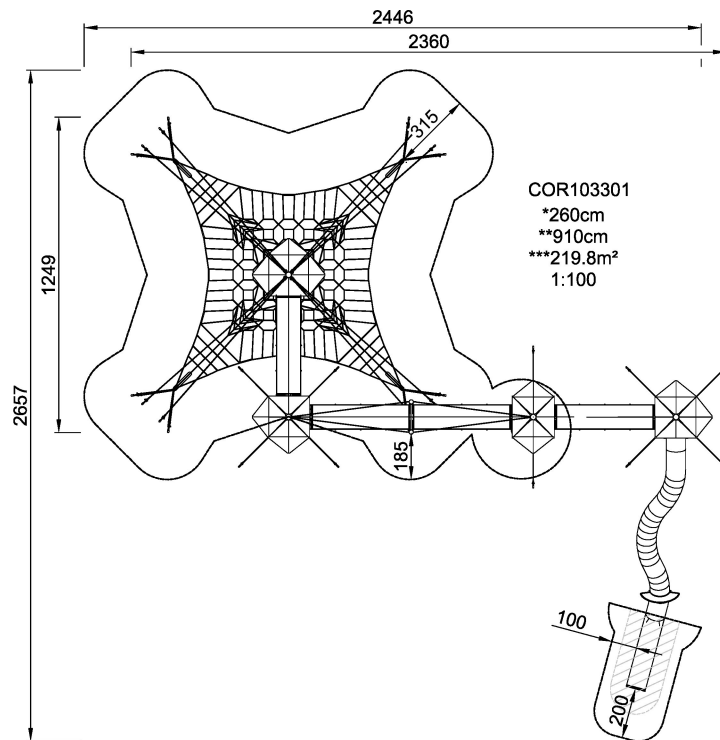

COR10330 Sky Walk

High above the ground the Sky Walk provides an entrance to a world of play. Height is really experienced in the passageway thanks to the swinging rope construction. The strenuous climb is rewarded by a thrilling tunnel journey back down to the ground.

Product Line	Corocord™ rope playground
Category	Sky Play
Age group	5+
Max. fall height (CM)	260
Total height (CM)	910
Safety Zone	219.8 m2

COR103301
1:300

* = Highest designated play surface.
** = Total height of product.

Weight/heaviest parts	kg.	Installation (Manpower)	Persons
Concrete required	NaN m3	Installation (Hours)	Hours
Foundation amount/footing	NaN	Excavation	NaN m3