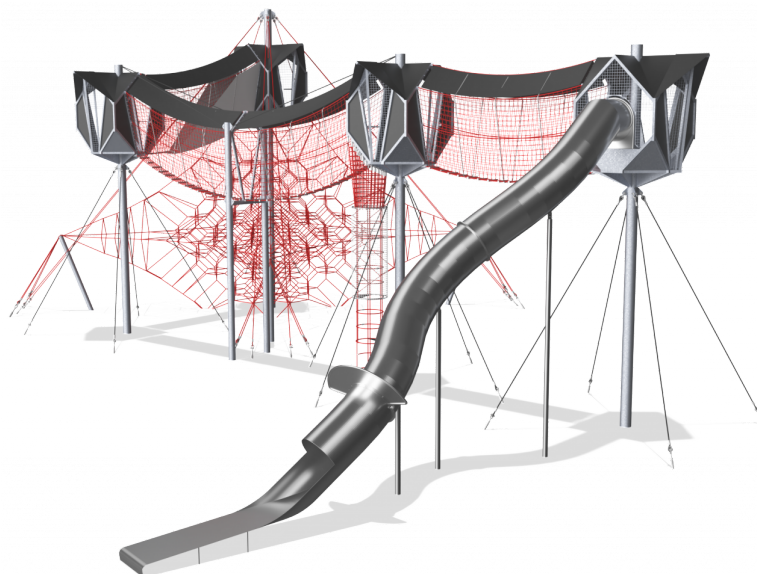

COR10330 Sky Walk

High above the ground the Sky Walk provides an entrance to a world of play. Height is really experienced in the passageway thanks to the swinging rope construction. The strenuous climb is rewarded by a thrilling tunnel journey back down to the ground.

Product Line	Corocord™ rope playground
Category	Sky Play
Age group	5+
Max. fall height (CM)	260
Total height (CM)	910
Safety Zone	219.8 m2

COR103301
1:300

* = Highest designated play surface.
** = Total height of product.