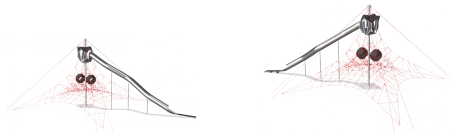

COR10410

GIANT SPACENET WITH CABIN

KOMPAN[®]
Let's play

The cosy den capsules invite to find peace from the colourful hurly-burly, or to hide from playmates, on the way to the Sky Cabin high above. Finally whiz like a whirlwind down the giant slide, before taking the next fantastic climb up.

Product Line	Corocord™ rope playground
Category	Sky Play
Age group	8+
Max. fall height (CM)	260
Total height (CM)	995
Safety Zone	261.9 m2

IN-
GROU.

* = Highest designated play surface.
** = Total height of product.