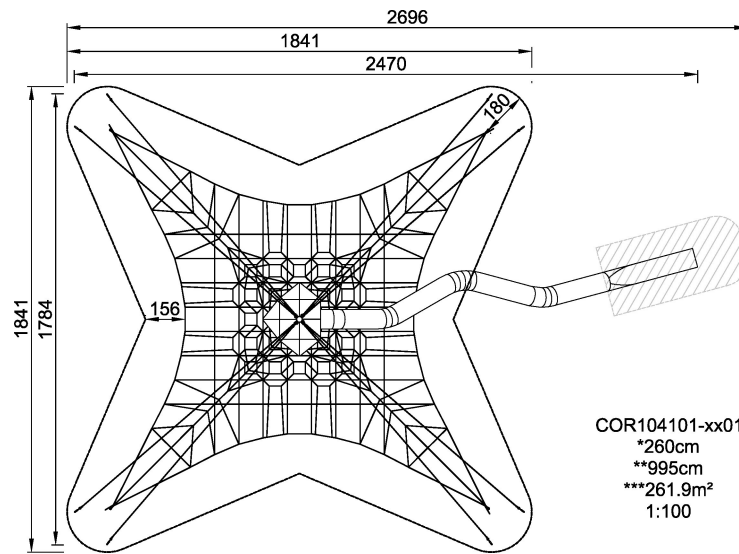

COR10410

GIANT SPACENET WITH CABIN

KOMPAN[®]
Let's play

The cosy den capsules invite to find peace from the colourful hurly-burly, or to hide from playmates, on the way to the Sky Cabin high above. Finally whiz like a whirlwind down the giant slide, before taking the next fantastic climb up.

Product Line	Corocord™ rope playground
Category	Sky Play
Age group	8+
Max. fall height (CM)	260
Total height (CM)	995
Safety Zone	261.9 m2

IN-
GROU.

* = Highest designated play surface.
** = Total height of product.