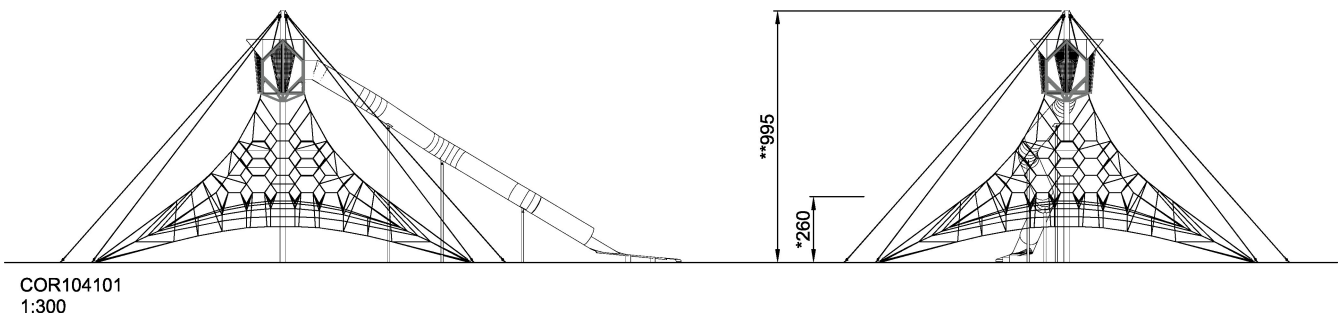

COR10410

GIANT SPACENET WITH CABIN

KOMPAN[®]
Let's play

The cosy den capsules invite to find peace from the colourful hurly-burly, or to hide from playmates, on the way to the Sky Cabin high above. Finally whiz like a whirlwind down the giant slide, before taking the next fantastic climb up.

Product Line	Corocord™ rope playground
Category	Sky Play
Age group	8+
Max. fall height (CM)	260
Total height (CM)	995
Safety Zone	261.9 m2

IN-
GROU.

* = Highest designated play surface.
** = Total height of product.