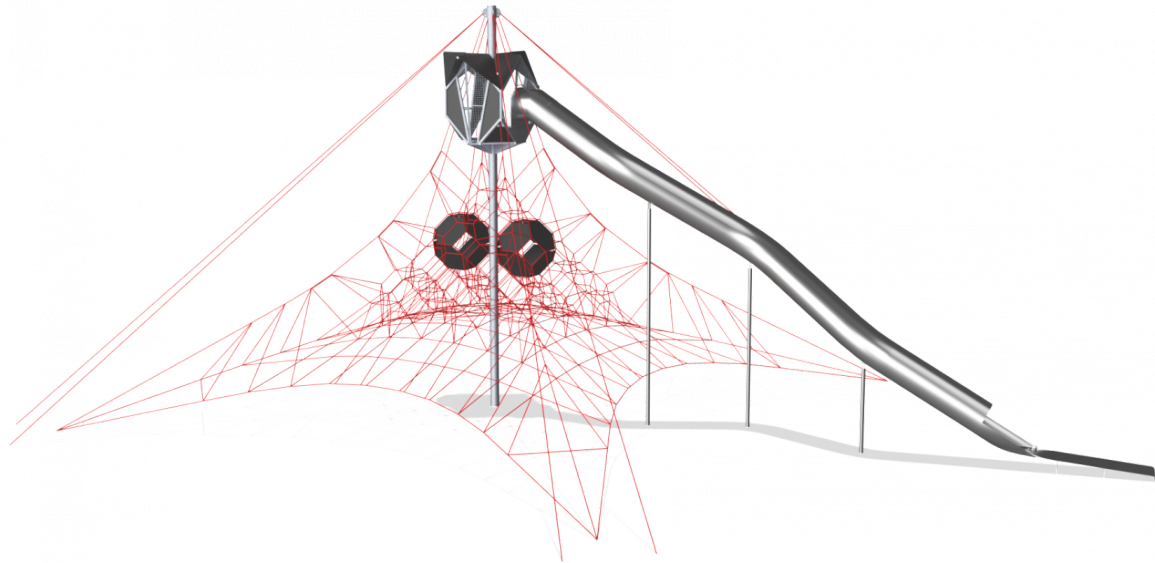

COR10410

GIANT SPACENET WITH CABIN

KOMPAN[®]
Let's play

The cosy den capsules invite to find peace from the colourful hurly-burly, or to hide from playmates, on the way to the Sky Cabin high above. Finally whiz like a whirlwind down the giant slide, before taking the next fantastic climb up.

Product Line	Corocord™ rope playground
Category	Sky Play
Age group	8+
Max. fall height (CM)	260
Total height (CM)	995
Safety Zone	261.9 m2

IN-
GROU.

* = Highest designated play surface.
** = Total height of product.