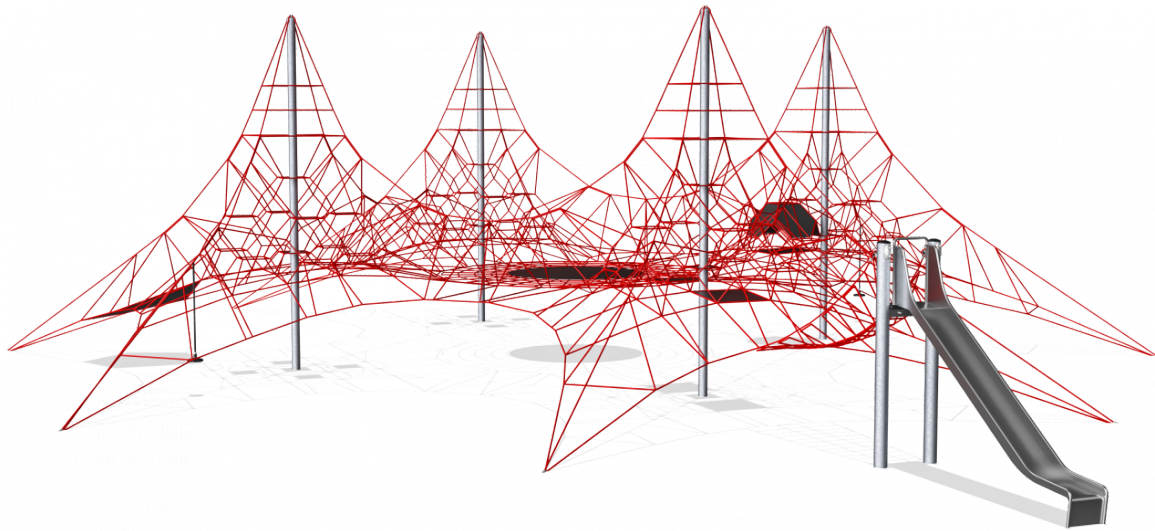

# Four-Mast Spacenet + Bouncing Net & Slide

Between the four masts an inner bouncing membrane surrounded by net awaits the children. This is a real playground magnet.

<b>Product Line</b>	Corocord™ rope playground
<b>Category</b>	Spacenets™
<b>Age group</b>	5+
<b>Max. fall height (CM)</b>	200
<b>Total height (CM)</b>	580
<b>Safety Zone</b>	327 m2

SOCIALIZE

BALANCE

CLIMB

SLIDE

INCLUSIVE

IN-  
GROU.

COR104201  
1:300

\* = Highest designated play surface.  
\*\* = Total height of product.