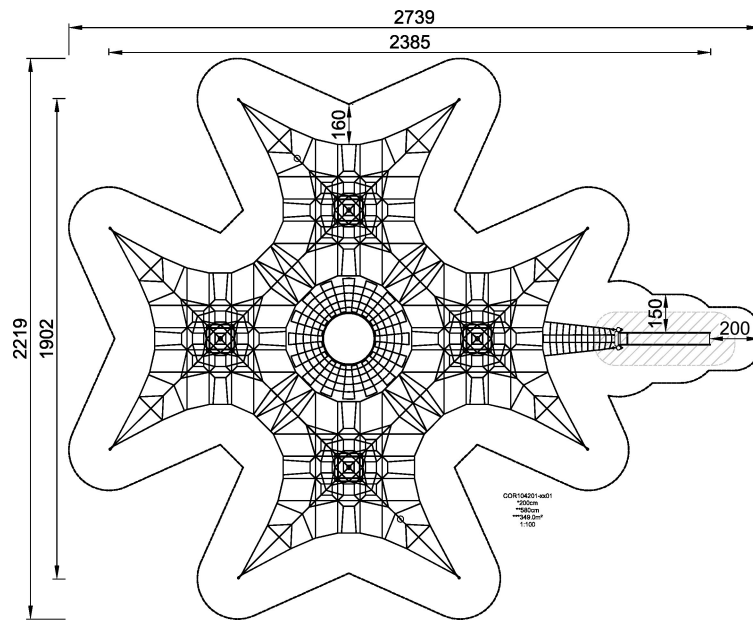

# Four-Mast Spacenet + Bouncing Net & Slide

Between the four masts an inner bouncing membrane surrounded by net awaits the children. This is a real playground magnet.

<b>Product Line</b>	Corocord™ rope playground
<b>Category</b>	Spacenets™
<b>Age group</b>	5+
<b>Max. fall height (CM)</b>	200
<b>Total height (CM)</b>	580
<b>Safety Zone</b>	327 m2

SOCIALIZE

BALANCE

CLIMB

SLIDE

INCLUSIVE

IN-  
GROU.

COR104201  
1:300

\* = Highest designated play surface.  
\*\* = Total height of product.

<b>Weight/heaviest parts</b>	kg.	<b>Installation (Manpower)</b>	Persons
<b>Concrete required</b>	NaN m3	<b>Installation (Hours)</b>	Hours
<b>Foundation amount/footing</b>	NaN	<b>Excavation</b>	NaN m3