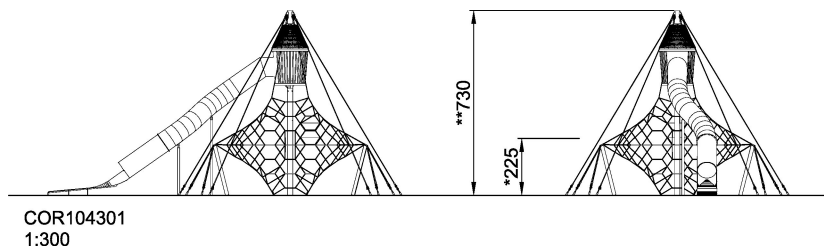

COR10430
Treasure Island

Spot approaching hazards, ships or new land from the crow's nest or jump into the next sliding adventure. If things become too risky, take a hide in the cosy capsule and wait until the storm is over!

Product Line	Corocord™ rope playground
Category	Play Towers
Age group	5+
Max. fall height (CM)	225
Total height (CM)	730
Safety Zone	120.7 m2

IN-GROU.

ASTM

* = Highest designated play surface.
** = Total height of product.