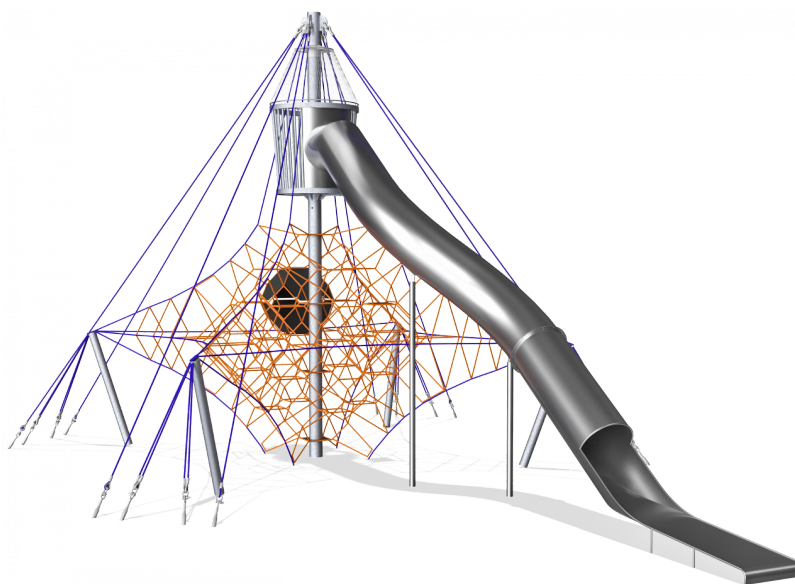

COR10430
Treasure Island

Spot approaching hazards, ships or new land from the crow's nest or jump into the next sliding adventure. If things become too risky, take a hide in the cosy capsule and wait until the storm is over!

Product Line	Corocord™ rope playground
Category	Play Towers
Age group	5+
Max. fall height (CM)	225
Total height (CM)	730
Safety Zone	120.7 m2

IN-GROU.

ASTM

* = Highest designated play surface.
** = Total height of product.