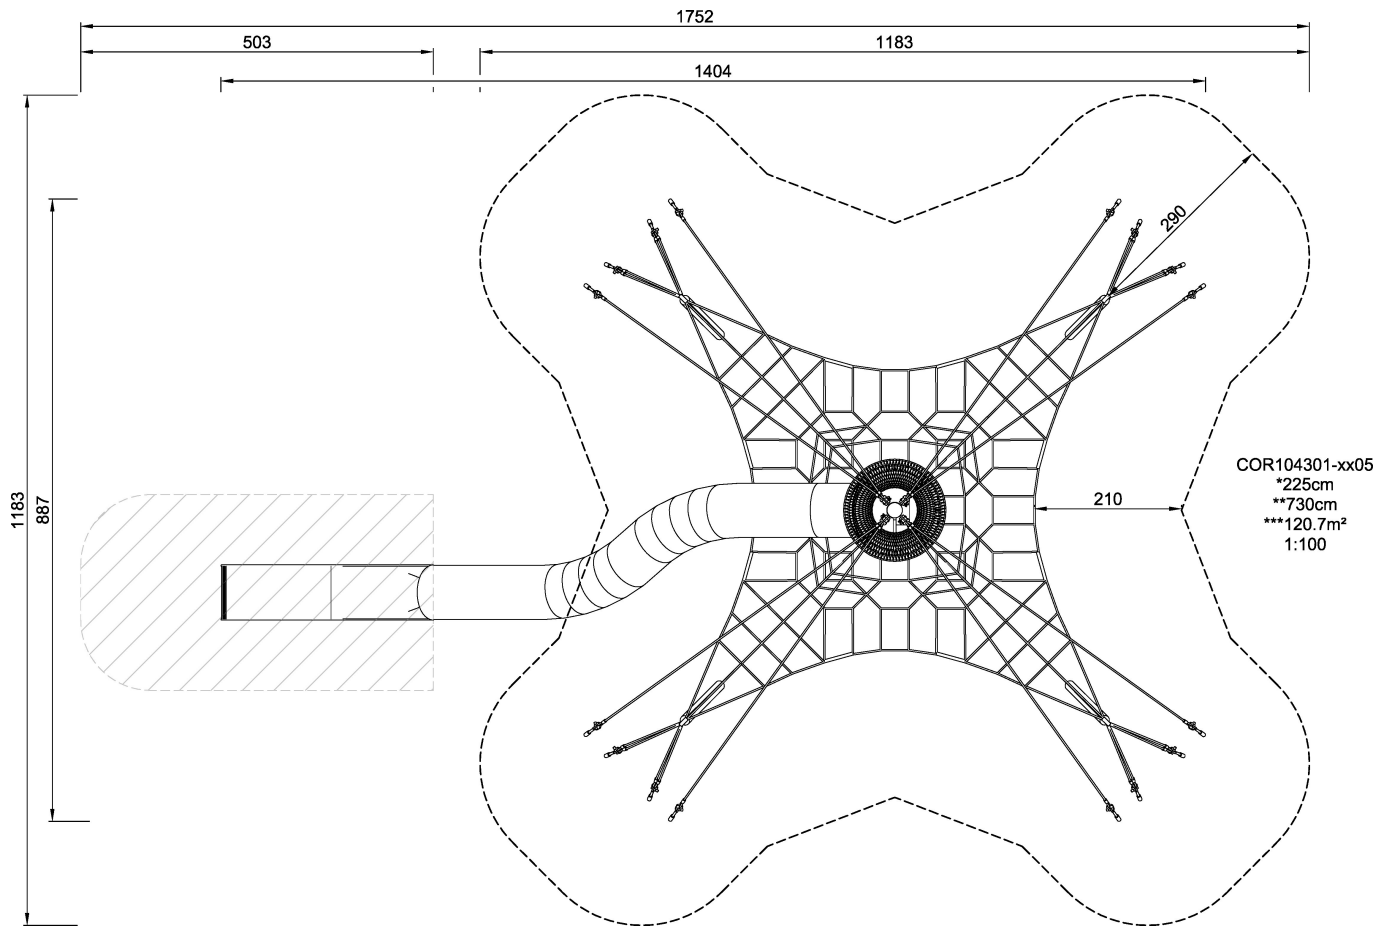

COR10430
Treasure Island

Spot approaching hazards, ships or new land from the crow's nest or jump into the next sliding adventure. If things become too risky, take a hide in the cosy capsule and wait until the storm is over!

Product Line	Corocord™ rope playground
Category	Play Towers
Age group	5+
Max. fall height (CM)	225
Total height (CM)	730
Safety Zone	120.7 m2

IN-GROU.

ASTM

* = Highest designated play surface.
** = Total height of product.