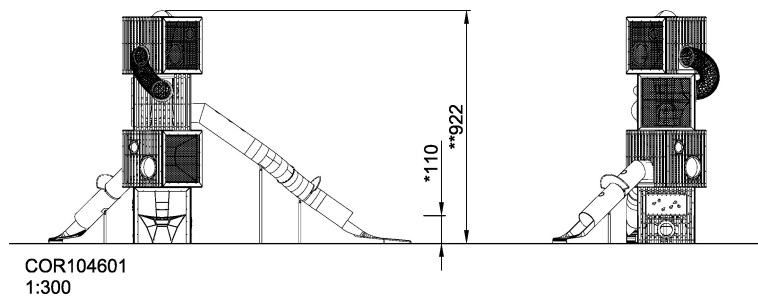

**COR10460**  
**Quad Cube**

Let the imagination run wild. Climb and explore the three-dimensional cubes filled with tactile play elements. These unique cubes are architectural in form, however, this beacon of play provides a thrilling exit down after climbers have reached the top.

<b>Product Line</b>	Corocord™ rope playground
<b>Category</b>	Play Towers
<b>Age group</b>	5+
<b>Max. fall height (CM)</b>	110
<b>Total height (CM)</b>	922
<b>Safety Zone</b>	48.7 m2

**SUR-  
FACE**

**ASTM**

\* = Highest designated play surface.  
 \*\* = Total height of product.

<b>Weight/heaviest parts</b>	kg.	<b>Installation (Manpower)</b>	Persons
<b>Concrete required</b>	NaN m3	<b>Installation (Hours)</b>	Hours
<b>Foundation amount/footing</b>	NaN	<b>Excavation</b>	NaN m3