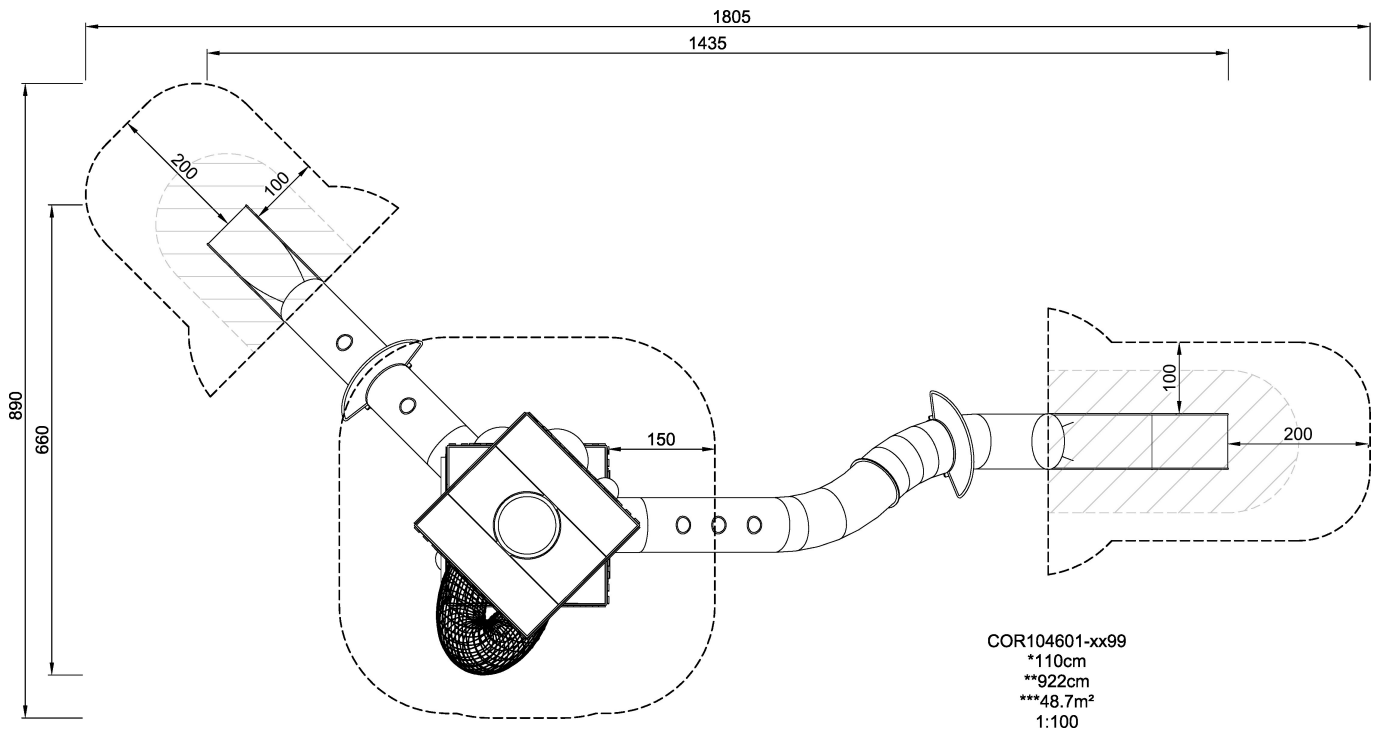

**COR10460**  
**Quad Cube**

Let the imagination run wild. Climb and explore the three-dimensional cubes filled with tactile play elements. These unique cubes are architectural in form, however, this beacon of play provides a thrilling exit down after climbers have reached the top.

<b>Product Line</b>	Corocord™ rope playground
<b>Category</b>	Play Towers
<b>Age group</b>	5+
<b>Max. fall height (CM)</b>	110
<b>Total height (CM)</b>	922
<b>Safety Zone</b>	48.7 m2

**SUR-  
FACE**

**ASTM**

\* = Highest designated play surface.  
 \*\* = Total height of product.

<b>Weight/heaviest parts</b>	kg.	<b>Installation (Manpower)</b>	Persons
<b>Concrete required</b>	NaN m3	<b>Installation (Hours)</b>	Hours
<b>Foundation amount/footing</b>	NaN	<b>Excavation</b>	NaN m3