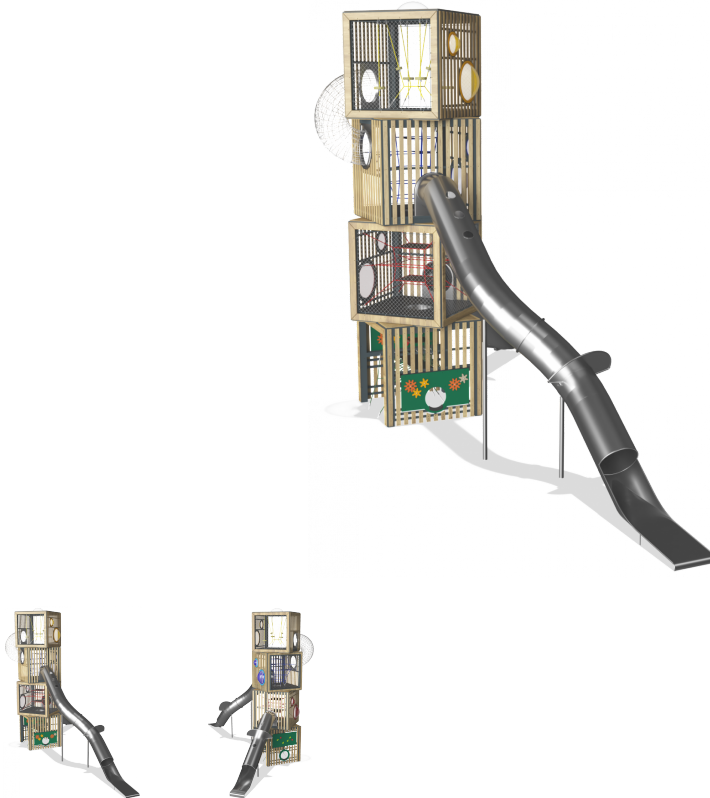

**COR10460**  
**Quad Cube**

Let the imagination run wild. Climb and explore the three-dimensional cubes filled with tactile play elements. These unique cubes are architectural in form, however, this beacon of play provides a thrilling exit down after climbers have reached the top.

<b>Product Line</b>	Corocord™ rope playground
<b>Category</b>	Play Towers
<b>Age group</b>	5+
<b>Max. fall height (CM)</b>	110
<b>Total height (CM)</b>	922
<b>Safety Zone</b>	48.7 m2

**SUR-  
FACE**

**ASTM**

\* = Highest designated play surface.  
 \*\* = Total height of product.

<b>Weight/heaviest parts</b>	kg.	<b>Installation (Manpower)</b>	Persons
<b>Concrete required</b>	NaN m3	<b>Installation (Hours)</b>	Hours
<b>Foundation amount/footing</b>	NaN	<b>Excavation</b>	NaN m3