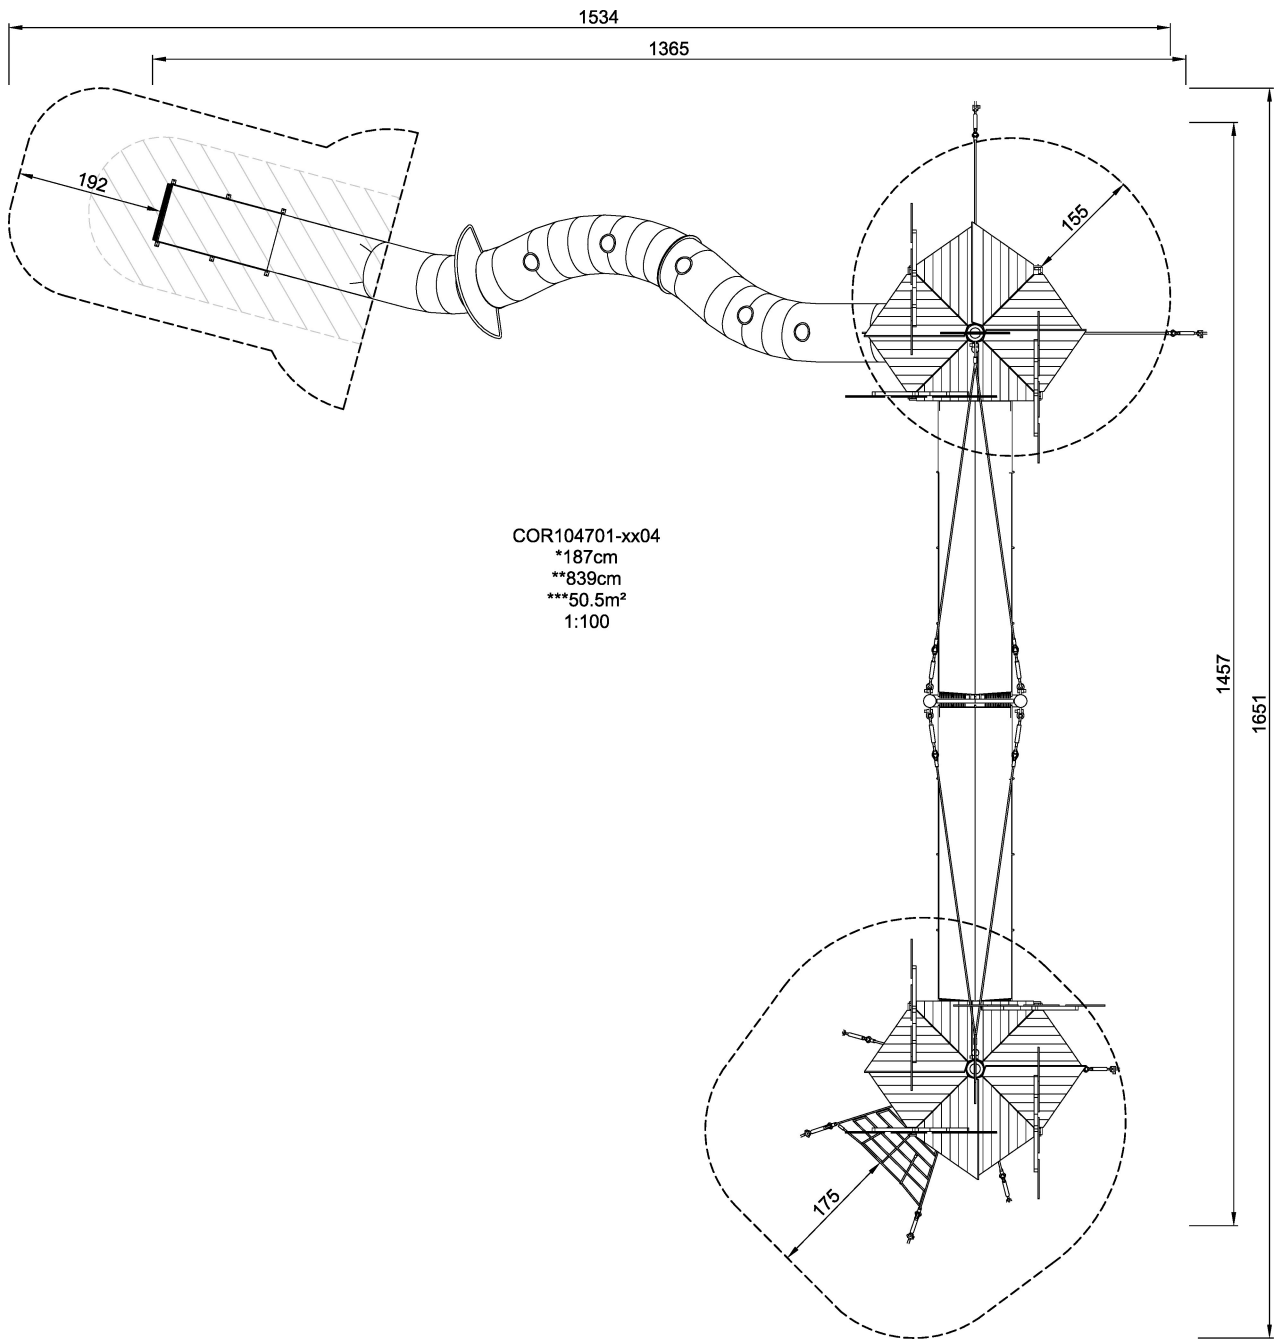

COR10470

Tree Top Walk

The Tree Top facades of genuine Robinia wood blend in perfectly in any environment. Follow the squirrel's trail up in the air, bridge over from one station to another and take a ride down while daylight flashes through the 'bullseye' windows on the tube slide's roof. This compact package is the ideal start in the Sky Walk league with lots of elevated play.

Product Line	Corocord™ rope playground
Category	Sky Play
Age group	5+
Max. fall height (CM)	187
Total height (CM)	839
Safety Zone	50.5 m2

* = Highest designated play surface.
 ** = Total height of product.

Weight/heaviest parts	kg.	Installation (Manpower)	Persons
Concrete required	NaN m3	Installation (Hours)	Hours
Foundation amount/footing	NaN	Excavation	NaN m3