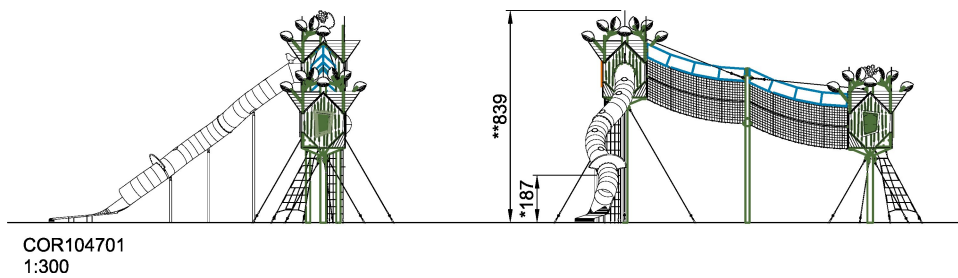

COR10470

Tree Top Walk

The Tree Top facades of genuine Robinia wood blend in perfectly in any environment. Follow the squirrel's trail up in the air, bridge over from one station to another and take a ride down while daylight flashes through the 'bullseye' windows on the tube slide's roof. This compact package is the ideal start in the Sky Walk league with lots of elevated play.

Product Line	Corocord™ rope playground
Category	Sky Play
Age group	5+
Max. fall height (CM)	187
Total height (CM)	839
Safety Zone	50.5 m2

* = Highest designated play surface.
 ** = Total height of product.