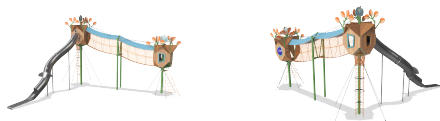

COR10470

Tree Top Walk

The Tree Top facades of genuine Robinia wood blend in perfectly in any environment. Follow the squirrel's trail up in the air, bridge over from one station to another and take a ride down while daylight flashes through the 'bullseye' windows on the tube slide's roof. This compact package is the ideal start in the Sky Walk league with lots of elevated play.

Product Line	Corocord™ rope playground
Category	Sky Play
Age group	5+
Max. fall height (CM)	187
Total height (CM)	839
Safety Zone	50.5 m2

* = Highest designated play surface.
 ** = Total height of product.