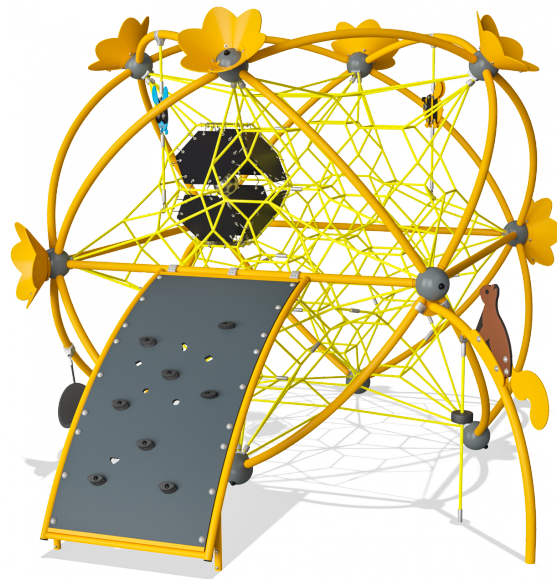

# COR10484

## Circite flowite

The Circite Flowite net environment with its whimsical nature themes, break-out points and sound elements appeals immensely to young children. It invites endless playful exploration, again and again. The rich variation of climbing and bouncing stimulates the cross-body coordination and sense of balance. The ground level meeting and bouncing points invite all users. The Circite Flowite is an open design, allowing for communication across the structure. The Membrane den in the middle of the structure is an evident destination point, which further motivates climbing and adds a central meeting point for nurturing friendships or taking a break. The varied climbing: stable and bouncy, train important motor skills such as proprioception and cross-body coordination. The heights train spatial awareness, all skills fundamental for e.g. managing traffic safely.

<b>Product Line</b>	Corocord™ rope playground
<b>Category</b>	Frame Nets
<b>Age group</b>	3+
<b>Max. fall height (CM)</b>	300
<b>Total height (CM)</b>	326
<b>Safety Zone</b>	53 m2

SOCIALIZE

CLIMB

INCLUSIVE

**SUR-  
FACE**

ADA / INCLUSIVE

**ASTM**

\* = Highest designated play surface.  
\*\* = Total height of product.

<b>Weight/heaviest parts</b>	kg.	<b>Installation (Manpower)</b>	Persons
<b>Concrete required</b>	NaN m <sup>3</sup>	<b>Installation (Hours)</b>	Hours
<b>Foundation amount/footing</b>	NaN	<b>Excavation</b>	NaN m <sup>3</sup>