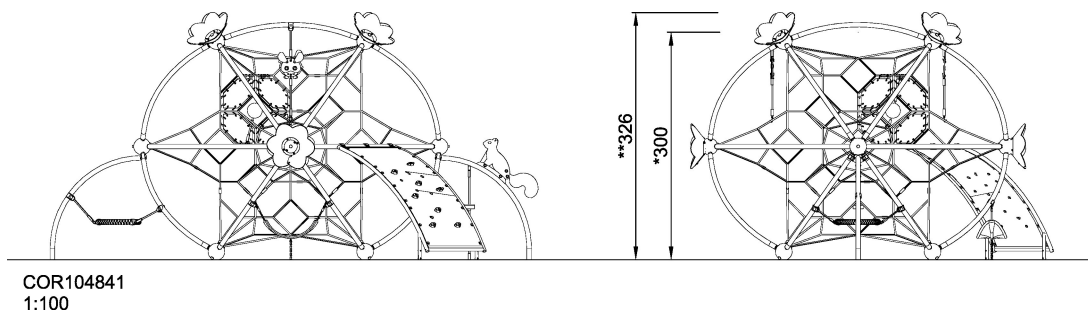

## Circite flowite

The Circite Flowite net environment with its whimsical nature themes, break-out points and sound elements appeals immensely to young children. It invites endless playful exploration, again and again. The rich variation of climbing and bouncing stimulates the cross-body coordination and sense of balance. The ground level meeting and bouncing points invite all users. The Circite Flowite is an open design, allowing for communication across the structure. The Membrane den in the middle of the structure is an evident destination point, which further motivates climbing and adds a central meeting point for nurturing friendships or taking a break. The varied climbing: stable and bouncy, train important motor skills such as proprioception and cross-body coordination. The heights train spatial awareness, all skills fundamental for e.g. managing traffic safely.

<b>Product Line</b>	Corocord™ rope playground
<b>Category</b>	Frame Nets
<b>Age group</b>	3+
<b>Max. fall height (CM)</b>	300
<b>Total height (CM)</b>	326
<b>Safety Zone</b>	53 m2

SOCIALIZE

CLIMB

INCLUSIVE

**SUR-  
FACE**

ADA / INCLUSIVE

**ASTM**

\* = Highest designated play surface.  
\*\* = Total height of product.

<b>Weight/heaviest parts</b>	kg.	<b>Installation (Manpower)</b>	Persons
<b>Concrete required</b>	NaN m <sup>3</sup>	<b>Installation (Hours)</b>	Hours
<b>Foundation amount/footing</b>	NaN	<b>Excavation</b>	NaN m <sup>3</sup>