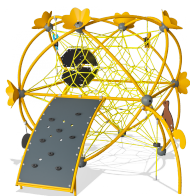

## Circite flowite

The Circite Flowite net environment with its whimsical nature themes, break-out points and sound elements appeals immensely to young children. It invites endless playful exploration, again and again. The rich variation of climbing and bouncing stimulates the cross-body coordination and sense of balance. The ground level meeting and bouncing points invite all users. The Circite Flowite is an open design, allowing for communication across the structure. The Membrane den in the middle of the structure is an evident destination point, which further motivates climbing and adds a central meeting point for nurturing friendships or taking a break. The varied climbing: stable and bouncy, train important motor skills such as proprioception and cross-body coordination. The heights train spatial awareness, all skills fundamental for e.g. managing traffic safely.

<b>Product Line</b>	Corocord™ rope playground
<b>Category</b>	Frame Nets
<b>Age group</b>	3+
<b>Max. fall height (CM)</b>	300
<b>Total height (CM)</b>	326
<b>Safety Zone</b>	53 m2

SOCIALIZE

CLIMB

INCLUSIVE