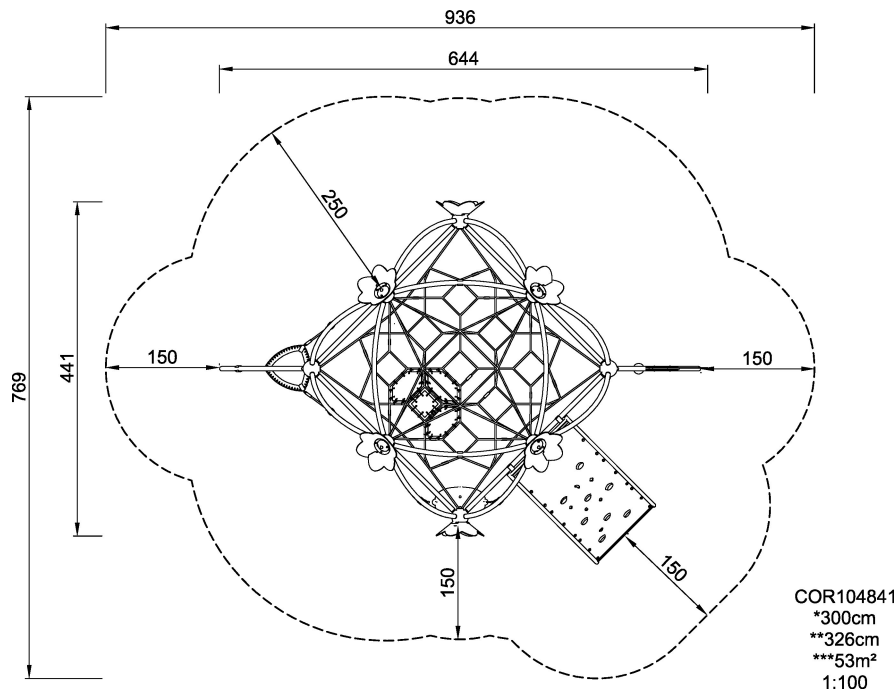

<b>Product Line</b>	Corocord™ rope playground
<b>Category</b>	Frame Nets
<b>Age group</b>	3+
<b>Max. fall height (CM)</b>	300
<b>Total height (CM)</b>	326
<b>Safety Zone</b>	53 m2

SOCIALIZE

CLIMB

INCLUSIVE

**SUR-  
FACE**

ADA / INCLUSIVE

**ASTM**

\* = Highest designated play surface.  
\*\* = Total height of product.

<b>Weight/heaviest parts</b>	kg.	<b>Installation (Manpower)</b>	Persons
<b>Concrete required</b>	NaN m <sup>3</sup>	<b>Installation (Hours)</b>	Hours
<b>Foundation amount/footing</b>	NaN	<b>Excavation</b>	NaN m <sup>3</sup>