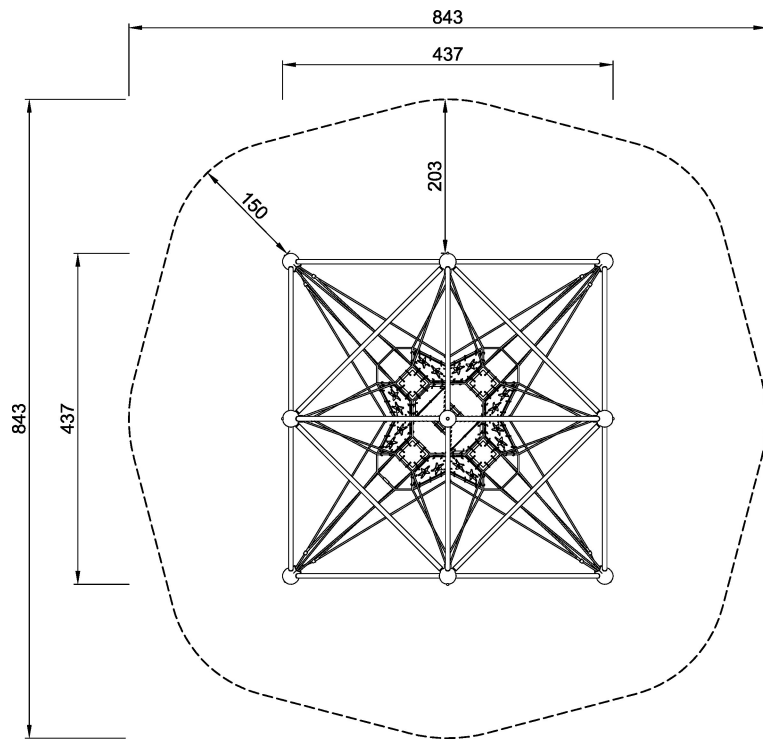

COR10491

Dragite with house membrane

The vibrant colours and responsive, bouncy ropes, nets and membranes of the Dragite attracts children hugely. The varied climbing and meeting options make them want to come back again and again. The lower, yellow membrane squares provide a destination to climb to, bouncy seats that additionally support climbing onwards. This provides motion support in climbing for younger or less confident climbers, and variation for all. Additionally, the membranes function as meeting and retraction spots in the climbing landscape. The bigger membranes share this function. The main attraction is the bouncy climb up, down and across the Dragite. Concentration is needed when holding tight, as the ropes are inter-connected and reflect the movements of all climbers, throughout the net. This trains the muscles, cross-body coordination and spatial awareness, important for security in motion.

Product Line	Corocord™ rope playground
Category	Frame Nets
Age group	3+
Max. fall height (CM)	230
Total height (CM)	436
Safety Zone	57.4 m2

**SUR-
FACE**

ASTM

COR104911
*230cm
**436cm
***57.4m²
1:100

COR104911
1:100

* = Highest designated play surface.
** = Total height of product.

Weight/heaviest parts	kg.	Installation (Manpower)	Persons
Concrete required	NaN m3	Installation (Hours)	Hours
Foundation amount/footing	NaN	Excavation	NaN m3