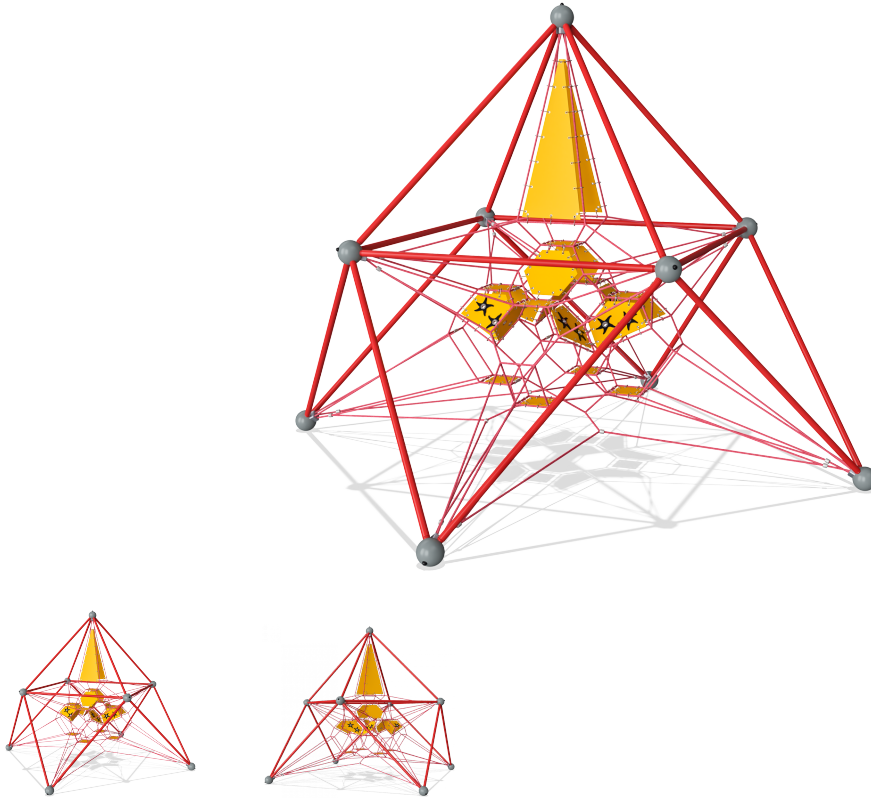

COR10491

Dragite with house membrane

The vibrant colours and responsive, bouncy ropes, nets and membranes of the Dragite attracts children hugely. The varied climbing and meeting options make them want to come back again and again. The lower, yellow membrane squares provide a destination to climb to, bouncy seats that additionally support climbing onwards. This provides motion support in climbing for younger or less confident climbers, and variation for all. Additionally, the membranes function as meeting and retraction spots in the climbing landscape. The bigger membranes share this function. The main attraction is the bouncy climb up, down and across the Dragite. Concentration is needed when holding tight, as the ropes are inter-connected and reflect the movements of all climbers, throughout the net. This trains the muscles, cross-body coordination and spatial awareness, important for security in motion.

Product Line	Corocord™ rope playground
Category	Frame Nets
Age group	3+
Max. fall height (CM)	230
Total height (CM)	436
Safety Zone	57.4 m2

**SUR-
FACE**

ASTM

COR104911
*230cm
**436cm
***57.4m²
1:100

COR104911
1:100

* = Highest designated play surface.
** = Total height of product.

Weight/heaviest parts	kg.	Installation (Manpower)	Persons
Concrete required	NaN m3	Installation (Hours)	Hours
Foundation amount/footing	NaN	Excavation	NaN m3