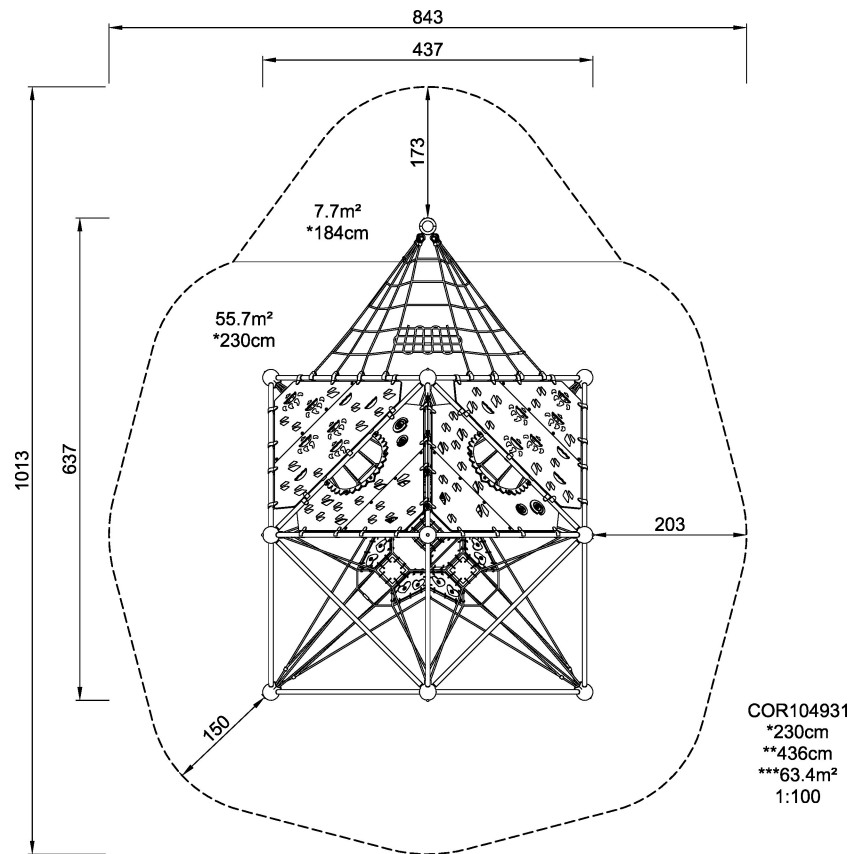

Product Line	Corocord™ rope playground
Category	Frame Nets
Age group	3+
Max. fall height (CM)	230
Total height (CM)	436
Safety Zone	63.4 m2

INCLUSIVE

**SUR-
FACE**

ADA / INCLUSIVE

ASTM

COR104941
1:100

* = Highest designated play surface.
** = Total height of product.