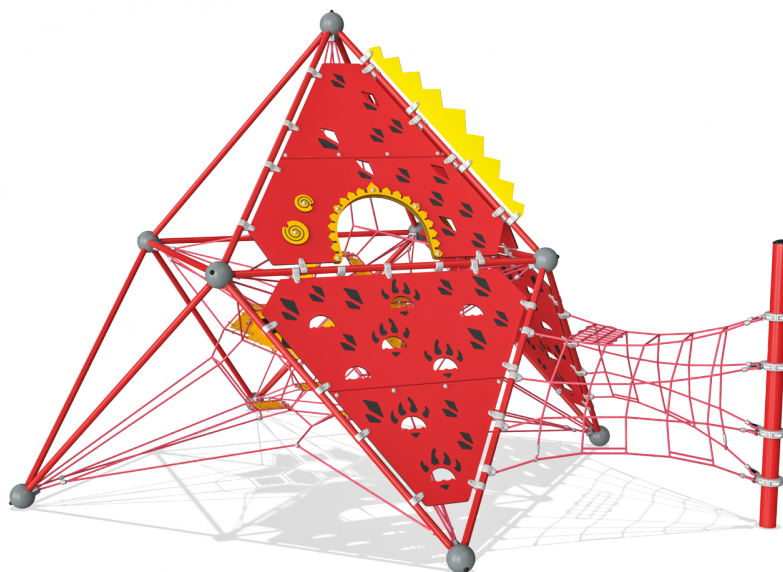

COR10494

Dragite dragonite

KOMPAN
Let's play

The impressive Dragite Dragonite attracts attention with its vibrant colors and whimsical details. The richness in play variation makes children play for a long time. The graded challenges in climbing enhances play experience and play outcome. The Dragite in short make children want to come back again and again. The bouncy inter-connected nets and membranes make everything move when children climb. This trains concentration and muscles as children hold tight when climbing up high. The height also massively trains spatial awareness. The climbing walls add variation to climbing. They create a front and back of the structure and facilitate rules play, e.g. hide and seek. The net tail makes a fine retraction point for quieter exchanges with friends. The play benefit of the Dragite is thrill: a collective climbing experience that trains the proprio-caption: the anti-spin tool of the body!

Product Line	Corocord™ rope playground
Category	Frame Nets
Age group	3+
Max. fall height (CM)	230
Total height (CM)	436
Safety Zone	63.4 m2

INCLUSIVE

**SUR-
FACE**

ADA / INCLUSIVE

ASTM

COR104941
1:100

* = Highest designated play surface.
** = Total height of product.