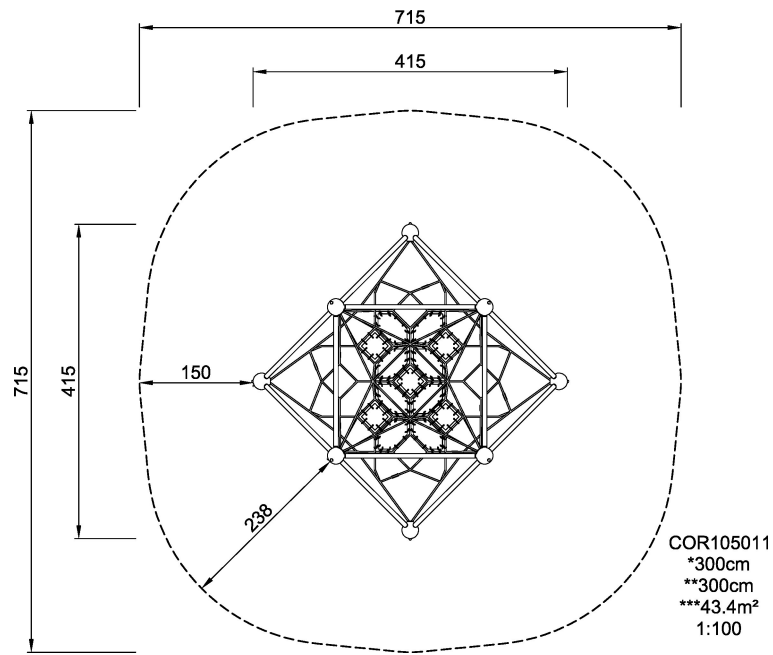

COR10501

Cubite with house membrane

The Cubite with House Membrane is an immense three-dimensional rope environment that thrills children again and again. The variety in climbing ensures hours of play. The steel frame is a destination in its own right, offering a break or a meeting point. The membranes add a fast, bouncy way to the top and function as destination and meeting points at the same time. Social interaction and stimulation of cooperation is encouraged here. The bouncy ropes and nets of the Cubite add thrill: the child can feel its own and all the friends' movements when using the net. At this height that means risk assessment and concentration. The nets also train important motor skills such as proprioception, spatial awareness and cross-body coordination. These skills are fundamental for risk assessment when for instance judging and navigating traffic securely.

Product Line	Corocord™ rope playground
Category	Frame Nets
Age group	5+
Max. fall height (CM)	300
Total height (CM)	300
Safety Zone	43.4 m2

**SUR-
FACE**

ASTM

* = Highest designated play surface.
** = Total height of product.