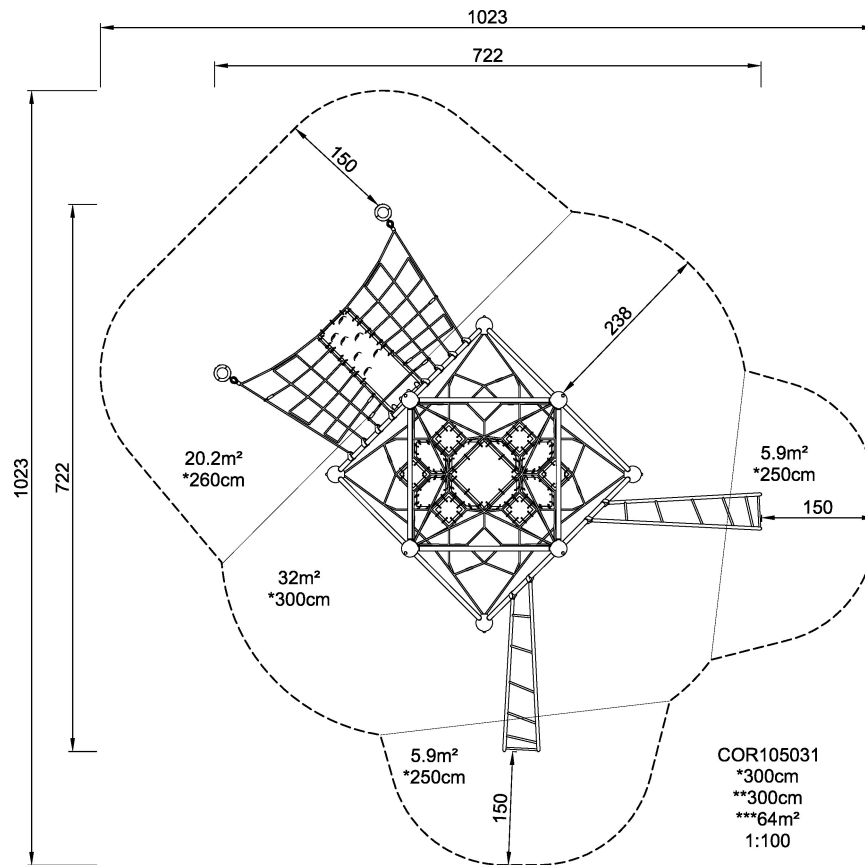

COR10503

Cubite with add-ons

The Cubite with Add-Ons is an immense three-dimensional rope environment that thrills children again and again. The variety in climbing ensures hours of play: the bouncy interconnected ropes of the Cubite add thrill: the child can feel its own and all the friends' movements when climbing. At this height that means risk assessment and concentration. The twisted Jacob's ladders are a challenge: when on the 2nd step, the child needs to use all of its movement logic to master climbing onwards. The steel frame is a destination in its own right, offering a break or a meeting point. The membranes add a fast, bouncy way to the top and function as destination and meeting points at the same time. Social interaction and stimulation of cooperation is encouraged here. The bouncy climbing membrane adds variation in climbing. And all is transparent facilitating communication across the net.

Product Line	Corocord™ rope playground
Category	Frame Nets
Age group	5+
Max. fall height (CM)	300
Total height (CM)	300
Safety Zone	64 m ²

**SUR-
FACE**

ASTM

* = Highest designated play surface.
** = Total height of product.

Weight/heaviest parts	kg.	Installation (Manpower)	Persons
Concrete required	NaN m ³	Installation (Hours)	Hours
Foundation amount/footing	NaN	Excavation	NaN m ³