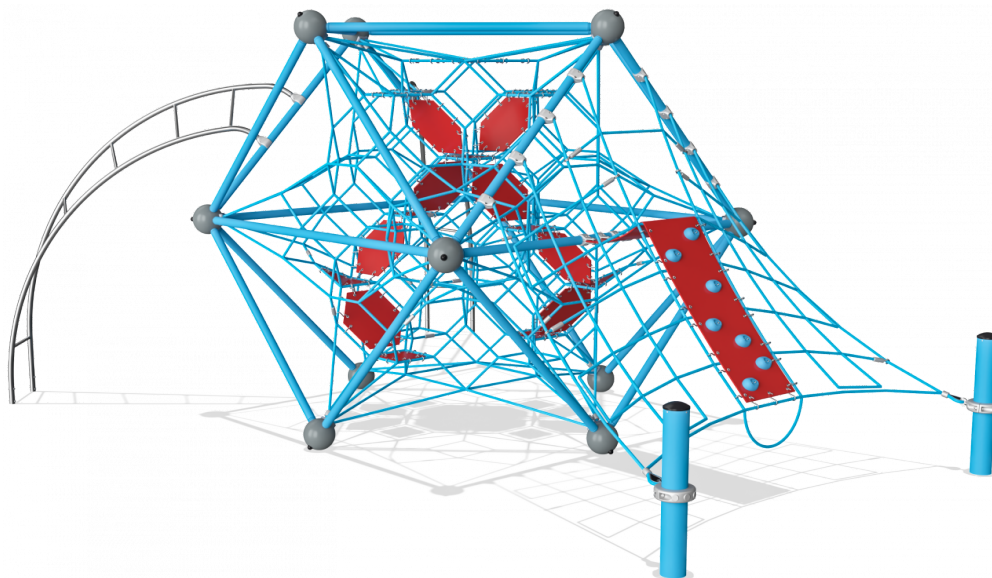

COR10503

Cubite with add-ons

The Cubite with Add-Ons is an immense three-dimensional rope environment that thrills children again and again. The variety in climbing ensures hours of play: the bouncy interconnected ropes of the Cubite add thrill: the child can feel its own and all the friends' movements when climbing. At this height that means risk assessment and concentration. The twisted Jacob's ladders are a challenge: when on the 2nd step, the child needs to use all of its movement logic to master climbing onwards. The steel frame is a destination in its own right, offering a break or a meeting point. The membranes add a fast, bouncy way to the top and function as destination and meeting points at the same time. Social interaction and stimulation of cooperation is encouraged here. The bouncy climbing membrane adds variation in climbing. And all is transparent facilitating communication across the net.

Product Line	Corocord™ rope playground
Category	Frame Nets
Age group	5+
Max. fall height (CM)	300
Total height (CM)	300
Safety Zone	64 m ²

**SUR-
FACE**

ASTM

* = Highest designated play surface.
** = Total height of product.