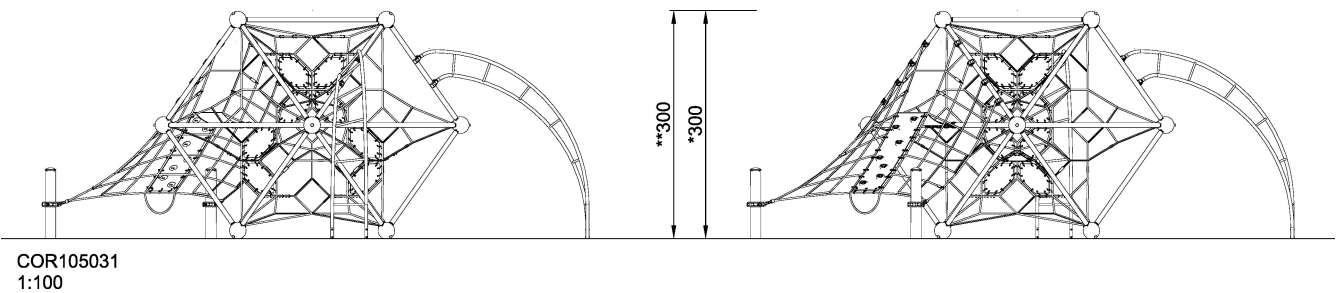

COR10503

Cubite with add-ons

The Cubite with Add-Ons is an immense three-dimensional rope environment that thrills children again and again. The variety in climbing ensures hours of play: the bouncy interconnected ropes of the Cubite add thrill: the child can feel its own and all the friends' movements when climbing. At this height that means risk assessment and concentration. The twisted Jacob's ladders are a challenge: when on the 2nd step, the child needs to use all of its movement logic to master climbing onwards. The steel frame is a destination in its own right, offering a break or a meeting point. The membranes add a fast, bouncy way to the top and function as destination and meeting points at the same time. Social interaction and stimulation of cooperation is encouraged here. The bouncy climbing membrane adds variation in climbing. And all is transparent facilitating communication across the net.

Product Line	Corocord™ rope playground
Category	Frame Nets
Age group	5+
Max. fall height (CM)	300
Total height (CM)	300
Safety Zone	64 m ²

**SUR-
FACE**

ASTM

* = Highest designated play surface.
** = Total height of product.

Weight/heaviest parts	kg.	Installation (Manpower)	Persons
Concrete required	NaN m ³	Installation (Hours)	Hours
Foundation amount/footing	NaN	Excavation	NaN m ³