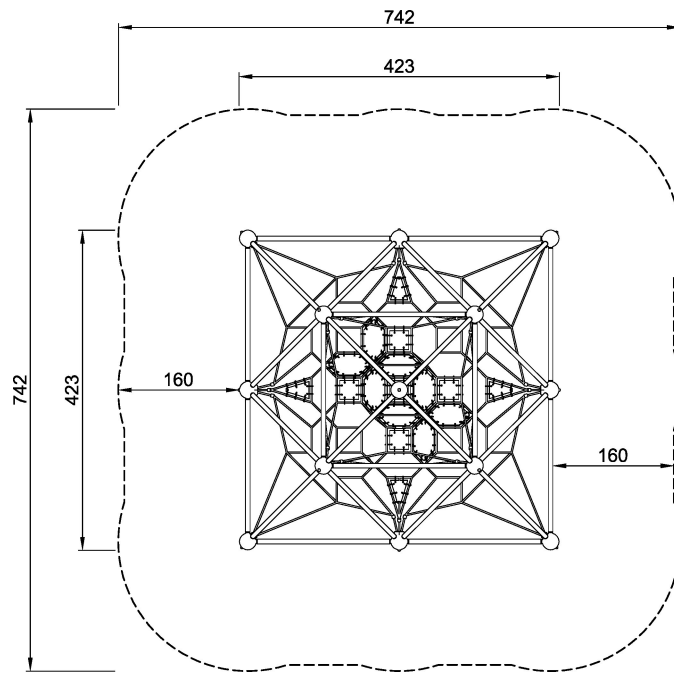

The Meditate with House Membrane offers a wild climbing experience in three-dimensional nets. The meandering, bouncy climbing paths appeal immensely to children. The thrilling heights and transparency of action attract children again and again and make them want to come back. Membranes add fast, bouncy routes to the top and function as destinations and meeting points, too. Social interaction and stimulation of cooperation is encouraged here. The bouncy ropes and nets of the Meditate add thrill: the child can feel its own and all the friends' movements when using the net. At this height that means risk assessment and concentration. The nets train important motor skills such as proprioception, spatial awareness and cross-body coordination. These skills are fundamental for risk assessment when for instance judging and navigating traffic securely.

<b>Product Line</b>	Corocord™ rope playground
<b>Category</b>	Frame Nets
<b>Age group</b>	5+
<b>Max. fall height (CM)</b>	165
<b>Total height (CM)</b>	446
<b>Safety Zone</b>	51.7 m2

INCLUSIVE

COR10511  
\*165cm  
\*\*446cm  
\*\*\*51.7m<sup>2</sup>  
1:100

COR10511  
1:100

\* = Highest designated play surface.  
\*\* = Total height of product.

<b>Weight/heaviest parts</b>	kg.	<b>Installation (Manpower)</b>	Persons
<b>Concrete required</b>	NaN m <sup>3</sup>	<b>Installation (Hours)</b>	Hours
<b>Foundation amount/footing</b>	NaN	<b>Excavation</b>	NaN m <sup>3</sup>