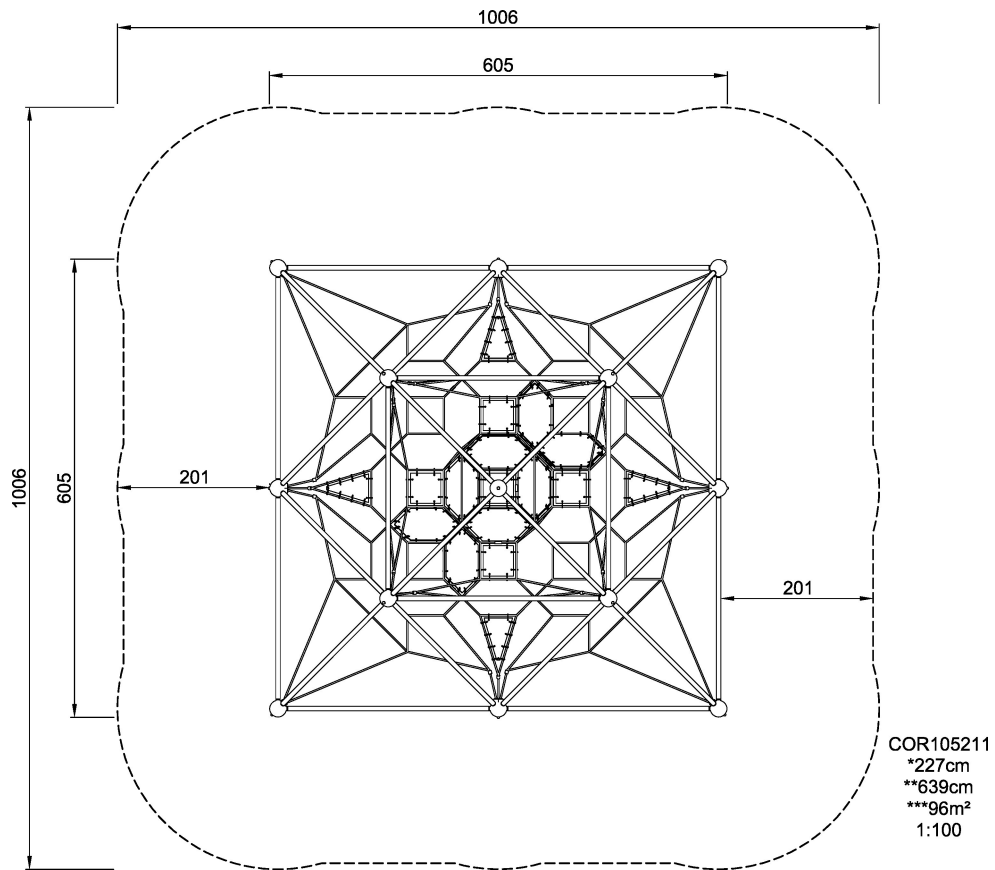

# Maxite with house membrane

**KOMPAN**  
Let's play

The Maxite with House Membrane offers a wild climbing experience in three-dimensional nets. The thrilling heights and transparency of action attract children again and again and make them want to come back. Membranes add fast, bouncy routes to the top and function as destinations and meeting points, too. The top membrane is a popular destination and trains turn-taking skills and cooperation. The bouncy, interconnected nets make the child feel its own and all the friends' movements when using the net. At this height that means risk assessment and concentration. The nets train important motor skills such as proprioception, spatial awareness and cross-body coordination. These skills are fundamental for risk assessment when for instance judging and navigating traffic securely. All major muscle groups are trained thoroughly when the child climbs the big meshes, holding on tight.

<b>Product Line</b>	Corocord™ rope playground
<b>Category</b>	Frame Nets
<b>Age group</b>	5+
<b>Max. fall height (CM)</b>	227
<b>Total height (CM)</b>	639
<b>Safety Zone</b>	96 m2

**SUR-  
FACE**

**ASTM**

COR105211  
1:100

\* = Highest designated play surface.  
\*\* = Total height of product.

<b>Weight/heaviest parts</b>	kg.	<b>Installation (Manpower)</b>	Persons
<b>Concrete required</b>	NaN m3	<b>Installation (Hours)</b>	Hours
<b>Foundation amount/footing</b>	NaN	<b>Excavation</b>	NaN m3