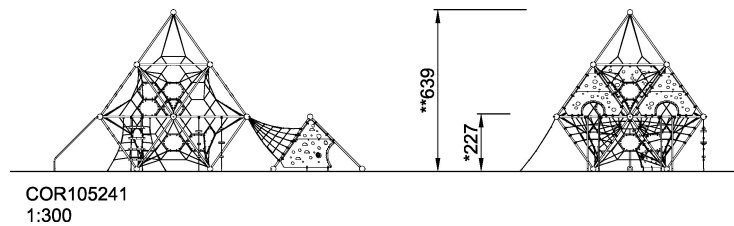

<b>Product Line</b>	Corocord™ rope playground
<b>Category</b>	Frame Nets
<b>Age group</b>	5+
<b>Max. fall height (CM)</b>	227
<b>Total height (CM)</b>	639
<b>Safety Zone</b>	121.9 m2

INCLUSIVE

**SUR-  
FACE**

ADA / INCLUSIVE

**ASTM**

\* = Highest designated play surface.  
\*\* = Total height of product.

<b>Weight/heaviest parts</b>	kg.	<b>Installation (Manpower)</b>	Persons
<b>Concrete required</b>	NaN m <sup>3</sup>	<b>Installation (Hours)</b>	Hours
<b>Foundation amount/footing</b>	NaN	<b>Excavation</b>	NaN m <sup>3</sup>