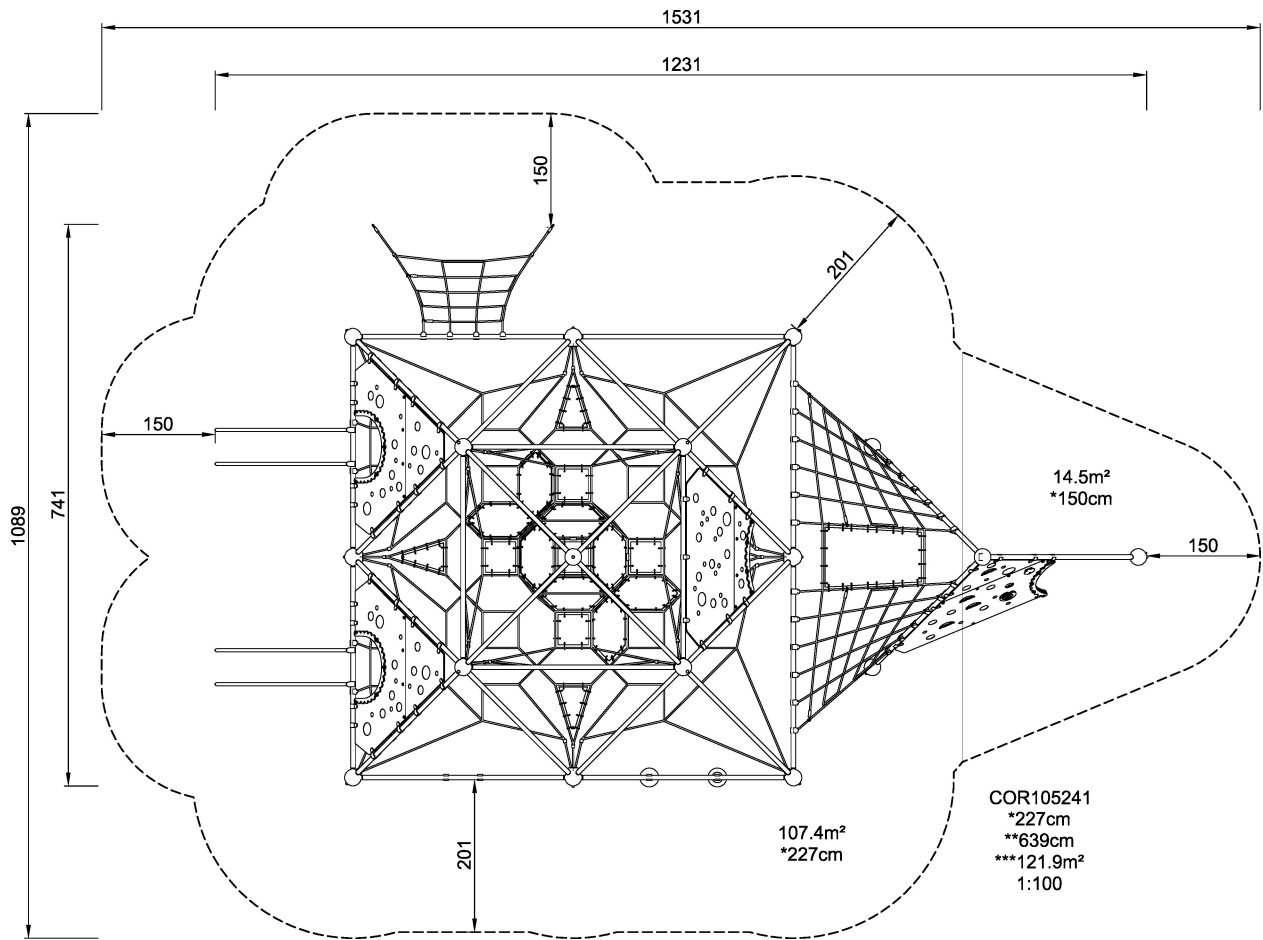

<b>Product Line</b>	Corocord™ rope playground
<b>Category</b>	Frame Nets
<b>Age group</b>	5+
<b>Max. fall height (CM)</b>	227
<b>Total height (CM)</b>	639
<b>Safety Zone</b>	121.9 m2

INCLUSIVE

**SUR-  
FACE**

ADA / INCLUSIVE

**ASTM**

\* = Highest designated play surface.  
\*\* = Total height of product.

<b>Weight/heaviest parts</b>	kg.	<b>Installation (Manpower)</b>	Persons
<b>Concrete required</b>	NaN m <sup>3</sup>	<b>Installation (Hours)</b>	Hours
<b>Foundation amount/footing</b>	NaN	<b>Excavation</b>	NaN m <sup>3</sup>