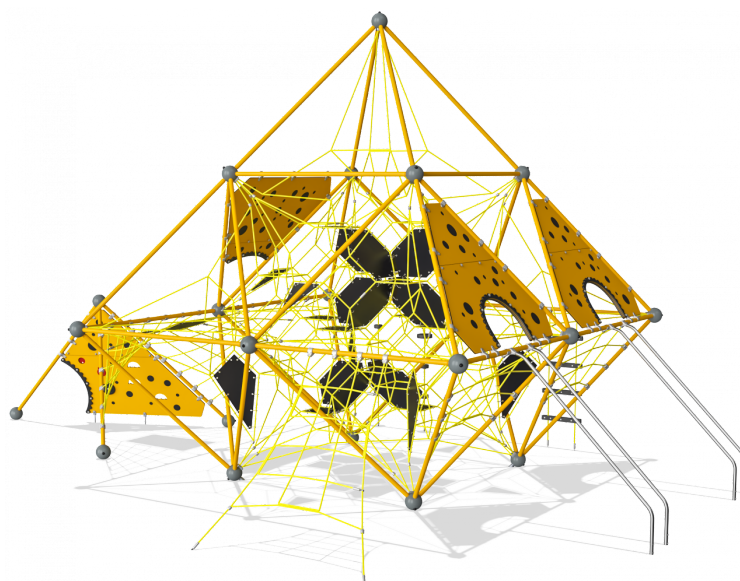

COR10524

# Maxite with add-ons

The Maxite with Add-Ons offers a wild and varied climbing experience in three-dimensional nets. The thrilling heights and selection of action attract children again and again. Membranes add fast, bouncy routes and function as destinations and meeting points, too. The top membrane is a popular destination and trains turn-taking skills and cooperation. The wild climbing accesses and gliding egresses add thrill and variation, and the climbing panels make possible hiding and more sturdy climbing. The bouncy nets make the child feel its own and all the friends' movements when using the net. At this height that means risk assessment and concentration. The nets train important motor skills such as proprioception, spatial awareness and cross-body coordination. These skills are fundamental for risk assessment when for instance judging and navigating traffic securely.

<b>Product Line</b>	Corocord™ rope playground
<b>Category</b>	Frame Nets
<b>Age group</b>	5+
<b>Max. fall height (CM)</b>	227
<b>Total height (CM)</b>	639
<b>Safety Zone</b>	121.9 m2

INCLUSIVE

**SUR-  
FACE**