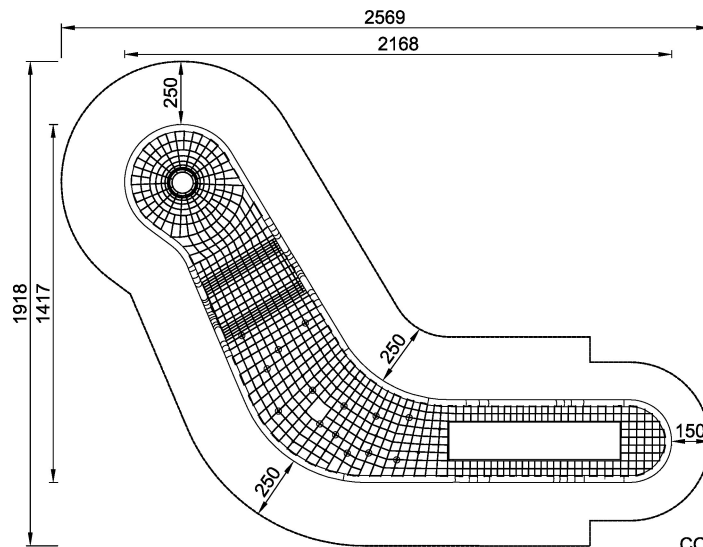

COR16100 Boomerang

The Boomerang guarantees maximum fun with their wide variety of extensions. Once the exciting Funnel Net, the Liana Ropes with numerous UFOs and EPDM Discs and the broad Waved Membrane have been discovered, children will love to return to these unique and impressive play structures over and over again.

Product Line	Corocord™ rope playground
Category	Loops
Age group	5+
Max. fall height (CM)	280
Total height (CM)	280
Safety Zone	253.8 m ²

COR161001-xx05
*280cm
**280cm
***253.8m²
1:100

COR161001
1:300

* = Highest designated play surface.
** = Total height of product.