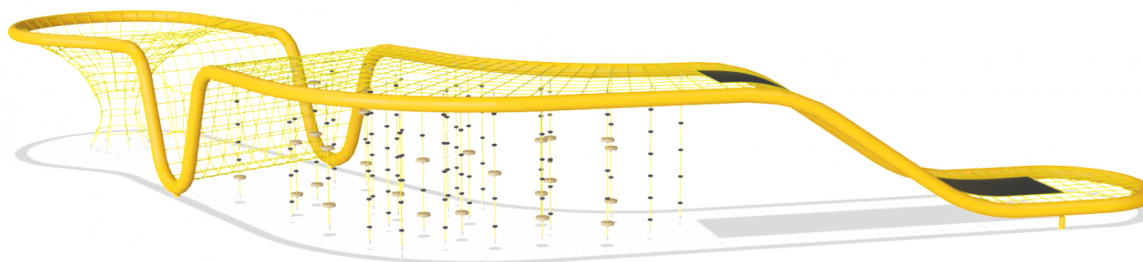

COR16100 Boomerang

The Boomerang guarantees maximum fun with their wide variety of extensions. Once the exciting Funnel Net, the Liana Ropes with numerous UFOs and EPDM Discs and the broad Waved Membrane have been discovered, children will love to return to these unique and impressive play structures over and over again.

Product Line	Corocord™ rope playground
Category	Loops
Age group	5+
Max. fall height (CM)	280
Total height (CM)	280
Safety Zone	253.8 m ²

COR161001-xx05
*280cm
**280cm
***253.8m²
1:100

COR161001
1:300

* = Highest designated play surface.
** = Total height of product.