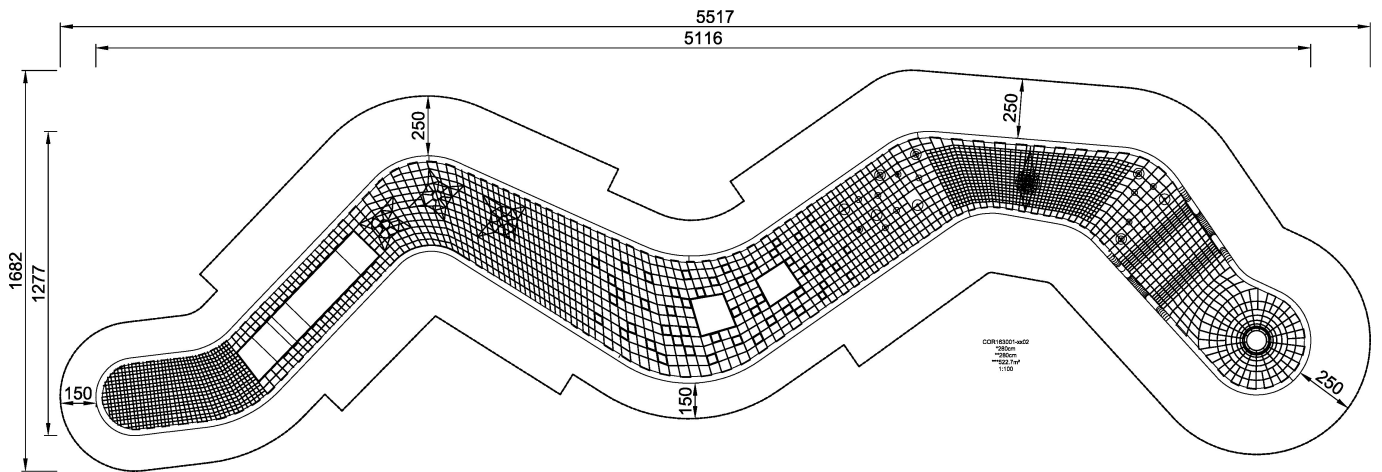

COR16300 Python

The blue Python offers young adventurers new varieties of climbing fun. In addition to innumerable Liana Ropes with EPDM Discs and a large climbing net area with a Funnel Net and Waved Membrane, it includes several Swinging Nets, many comfortable EPDM Stones and even a hanging nest as standard.

Product Line	Corocord™ rope playground
Category	Loops
Age group	5+
Max. fall height (CM)	280
Total height (CM)	280
Safety Zone	522.7 m ²

CLIMB

INCLUSIVE

IN-
GROU.

* = Highest designated play surface.
** = Total height of product.

Weight/heaviest parts	kg.	Installation (Manpower)	Persons
Concrete required	NaN m3	Installation (Hours)	Hours
Foundation amount/footing	NaN	Excavation	NaN m3