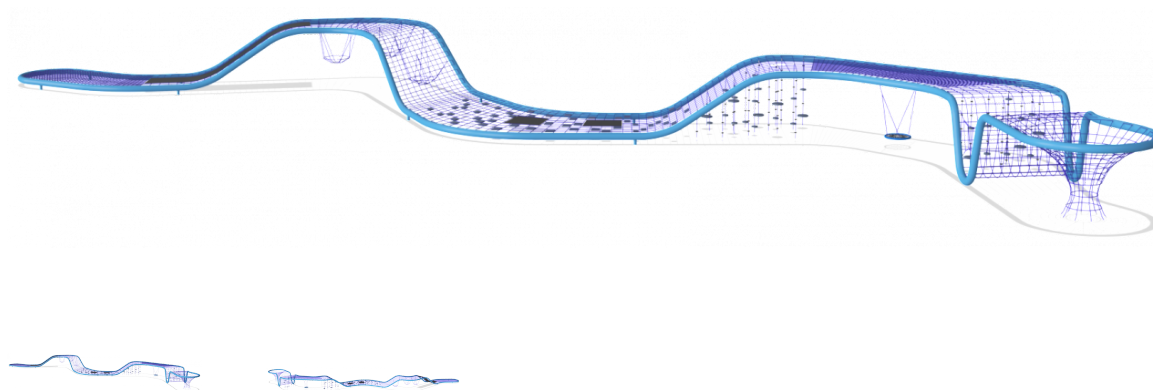

COR16300 Python

The blue Python offers young adventurers new varieties of climbing fun. In addition to innumerable Liana Ropes with EPDM Discs and a large climbing net area with a Funnel Net and Waved Membrane, it includes several Swinging Nets, many comfortable EPDM Stones and even a hanging nest as standard.

Product Line	Corocord™ rope playground
Category	Loops
Age group	5+
Max. fall height (CM)	280
Total height (CM)	280
Safety Zone	522.7 m ²

CLIMB

INCLUSIVE

IN-
GROU.

* = Highest designated play surface.
** = Total height of product.