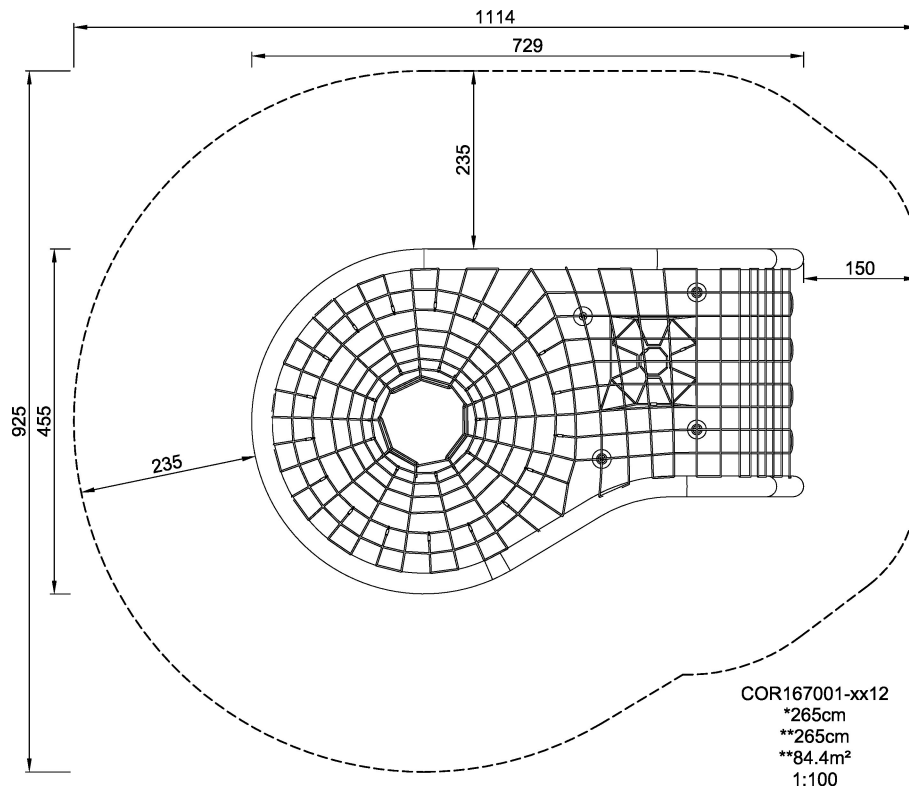

<b>Product Line</b>	Corocord™ rope playground
<b>Category</b>	Loops
<b>Age group</b>	5+
<b>Max. fall height (CM)</b>	265
<b>Total height (CM)</b>	265
<b>Safety Zone</b>	84.4 m <sup>2</sup>

SOCIALIZE

CLIMB

INCLUSIVE

EN 1176

IN-  
GROU.

ADA / INCLUSIVE

\* = Highest designated play surface.  
\*\* = Total height of product.

<b>Weight/heaviest parts</b>	kg.	<b>Installation (Manpower)</b>	Persons
<b>Concrete required</b>	NaN m3	<b>Installation (Hours)</b>	Hours
<b>Foundation amount/footing</b>	NaN	<b>Excavation</b>	NaN m3