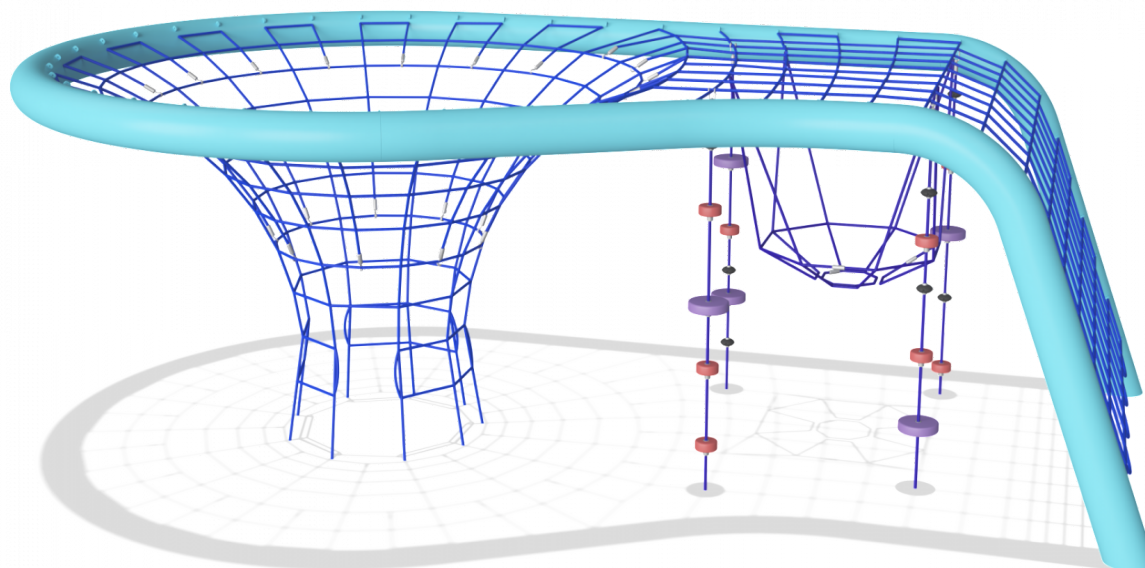

# COR16700 Dreamcatcher

A big hit for minor climbers! The Corocord Frisbees set new design standards with their unique, curved form. Furthermore, they really challenge all of children's senses when playing. A lively range of fresh colours make frisbees a big hit in any playground.

<b>Product Line</b>	Corocord™ rope playground
<b>Category</b>	Loops
<b>Age group</b>	5+
<b>Max. fall height (CM)</b>	265
<b>Total height (CM)</b>	265
<b>Safety Zone</b>	84.4 m <sup>2</sup>

SOCIALIZE

CLIMB

INCLUSIVE

EN 1176

IN-  
GROU.

ADA / INCLUSIVE

\* = Highest designated play surface.  
\*\* = Total height of product.

<b>Weight/heaviest parts</b>	kg.	<b>Installation (Manpower)</b>	Persons
<b>Concrete required</b>	NaN m3	<b>Installation (Hours)</b>	Hours
<b>Foundation amount/footing</b>	NaN	<b>Excavation</b>	NaN m3