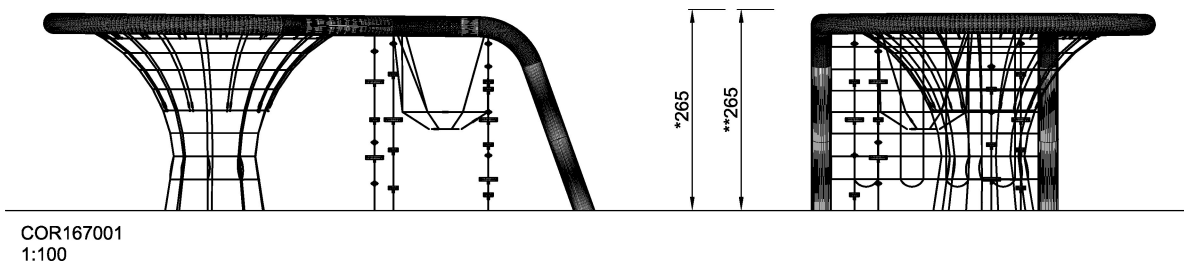

<b>Product Line</b>	Corocord™ rope playground
<b>Category</b>	Loops
<b>Age group</b>	5+
<b>Max. fall height (CM)</b>	265
<b>Total height (CM)</b>	265
<b>Safety Zone</b>	84.4 m <sup>2</sup>

SOCIALIZE

CLIMB

INCLUSIVE

EN 1176

IN-  
GROU.

ADA / INCLUSIVE

\* = Highest designated play surface.  
\*\* = Total height of product.

<b>Weight/heaviest parts</b>	kg.	<b>Installation (Manpower)</b>	Persons
<b>Concrete required</b>	NaN m3	<b>Installation (Hours)</b>	Hours
<b>Foundation amount/footing</b>	NaN	<b>Excavation</b>	NaN m3