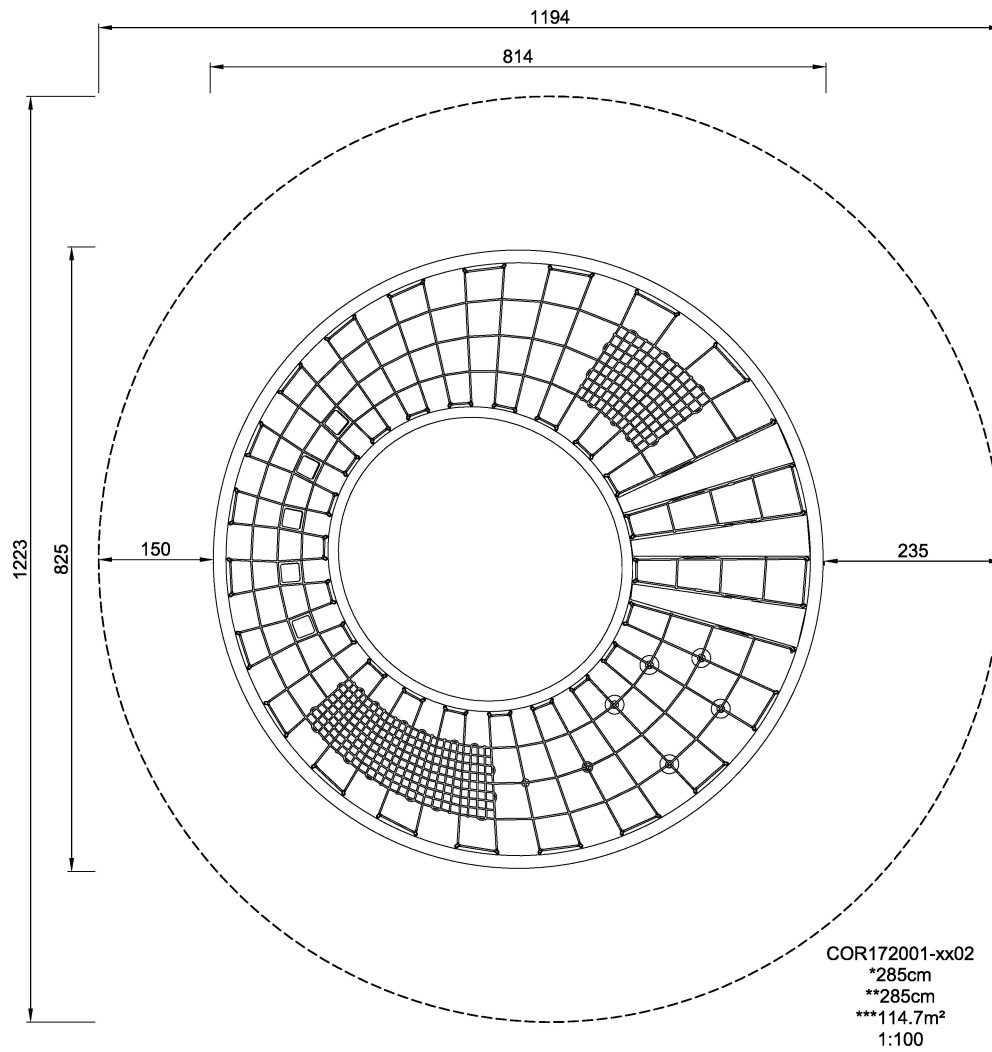

COR17200
Mega Frisbee

The Mega Frisbee is an awesome event for any playground. It sets new play standards with its unique, curved form and rich variety of climbing. It will attract children and families again and again. On top of the Mega Frisbee there is ample room for socializing and exchange ? or just for enjoying the view. Climbing to the top apart from being great fun stimulates important social-emotional skills such as courage and self regulation. The transparency of the nets affords a stomach-tickling feeling of height. The varied climbing activities train muscle strength and motor skills: cross-body coordination, proprioception and spatial awareness. These positively affect among others children's ability to judge distances, which is crucial in for instance navigating traffic. The swaying ropes on ground level offer a way of climbing, sitting and socializing on ground level also ? an asset for younger users.

Product Line	Corocord™ rope playground
Category	Loops
Age group	5+
Max. fall height (CM)	285
Total height (CM)	285
Safety Zone	114.7 m2

IN-
GROU.

* = Highest designated play surface.
** = Total height of product.