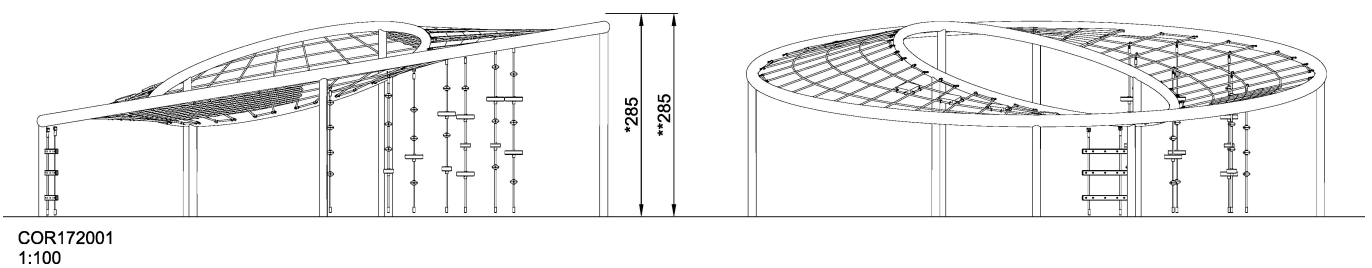

COR17200
Mega Frisbee

The Mega Frisbee is an awesome event for any playground. It sets new play standards with its unique, curved form and rich variety of climbing. It will attract children and families again and again. On top of the Mega Frisbee there is ample room for socializing and exchange ? or just for enjoying the view. Climbing to the top apart from being great fun stimulates important social-emotional skills such as courage and self regulation. The transparency of the nets affords a stomach-tickling feeling of height. The varied climbing activities train muscle strength and motor skills: cross-body coordination, proprioception and spatial awareness. These positively affect among others children's ability to judge distances, which is crucial in for instance navigating traffic. The swaying ropes on ground level offer a way of climbing, sitting and socializing on ground level also ? an asset for younger users.

Product Line	Corocord™ rope playground
Category	Loops
Age group	5+
Max. fall height (CM)	285
Total height (CM)	285
Safety Zone	114.7 m2

IN-
GROU.

* = Highest designated play surface.
** = Total height of product.