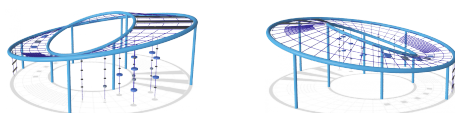

COR17200
Mega Frisbee

The Mega Frisbee is an awesome event for any playground. It sets new play standards with its unique, curved form and rich variety of climbing. It will attract children and families again and again. On top of the Mega Frisbee there is ample room for socializing and exchange ? or just for enjoying the view. Climbing to the top apart from being great fun stimulates important social-emotional skills such as courage and self regulation. The transparency of the nets affords a stomach-tickling feeling of height. The varied climbing activities train muscle strength and motor skills: cross-body coordination, proprioception and spatial awareness. These positively affect among others children's ability to judge distances, which is crucial in for instance navigating traffic. The swaying ropes on ground level offer a way of climbing, sitting and socializing on ground level also ? an asset for younger users.

Product Line	Corocord™ rope playground
Category	Loops
Age group	5+
Max. fall height (CM)	285
Total height (CM)	285
Safety Zone	114.7 m2

IN-
GROU.

* = Highest designated play surface.
** = Total height of product.