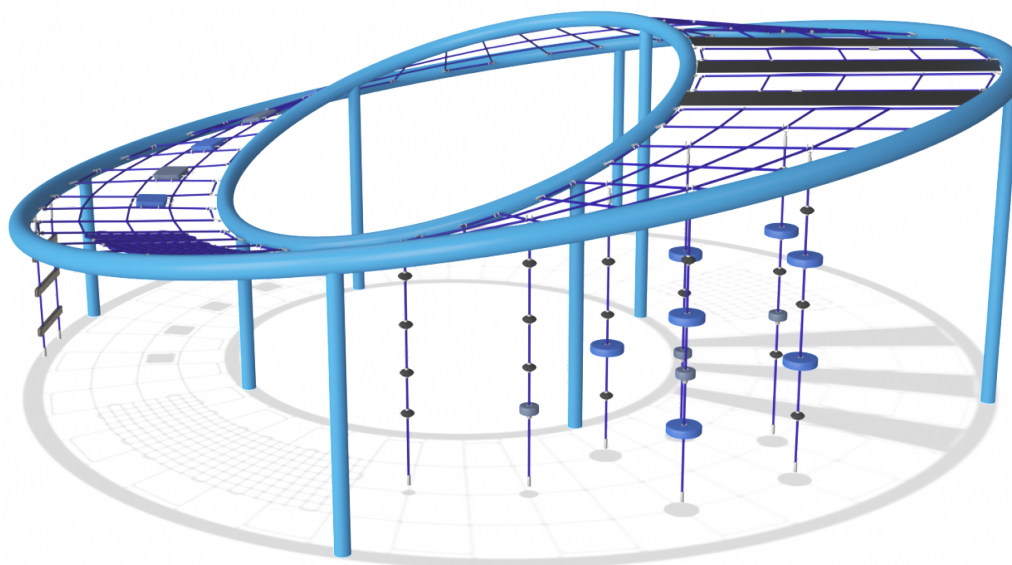

COR17200
Mega Frisbee

The Mega Frisbee is an awesome event for any playground. It sets new play standards with its unique, curved form and rich variety of climbing. It will attract children and families again and again. On top of the Mega Frisbee there is ample room for socializing and exchange ? or just for enjoying the view. Climbing to the top apart from being great fun stimulates important social-emotional skills such as courage and self regulation. The transparency of the nets affords a stomach-tickling feeling of height. The varied climbing activities train muscle strength and motor skills: cross-body coordination, proprioception and spatial awareness. These positively affect among others children's ability to judge distances, which is crucial in for instance navigating traffic. The swaying ropes on ground level offer a way of climbing, sitting and socializing on ground level also ? an asset for younger users.

Product Line	Corocord™ rope playground
Category	Loops
Age group	5+
Max. fall height (CM)	285
Total height (CM)	285
Safety Zone	114.7 m2

IN-
GROU.

* = Highest designated play surface.
** = Total height of product.