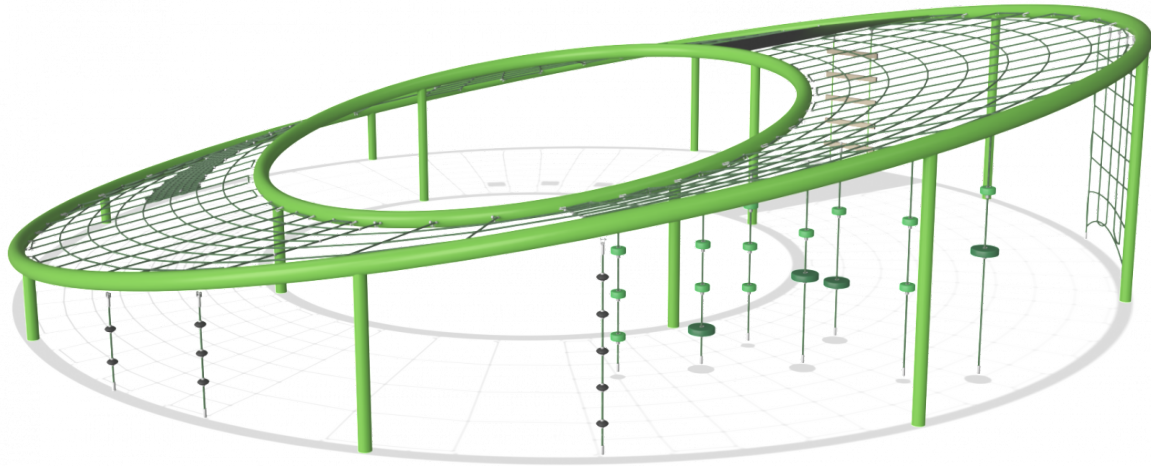

**COR17300**  
**Giga Frisbee**

A big hit for minor climbers! The Corocord Frisbees set new design standards with their unique, curved form. Furthermore, they really challenge all of children's senses when playing. A lively range of fresh colours make frisbees a big hit in any playground.

<b>Product Line</b>	Corocord™ rope playground
<b>Category</b>	Loops
<b>Age group</b>	5+
<b>Max. fall height (CM)</b>	280
<b>Total height (CM)</b>	280
<b>Safety Zone</b>	194.8 m2

IN-  
GROU.

COR173001  
\*280cm  
\*\*280cm  
\*\*\*194.8m<sup>2</sup>  
1:100

COR173001  
1:300

\* = Highest designated play surface.  
\*\* = Total height of product.

<b>Weight/heaviest parts</b>	kg.	<b>Installation (Manpower)</b>	Persons
<b>Concrete required</b>	NaN m3	<b>Installation (Hours)</b>	Hours
<b>Foundation amount/footing</b>	NaN	<b>Excavation</b>	NaN m3