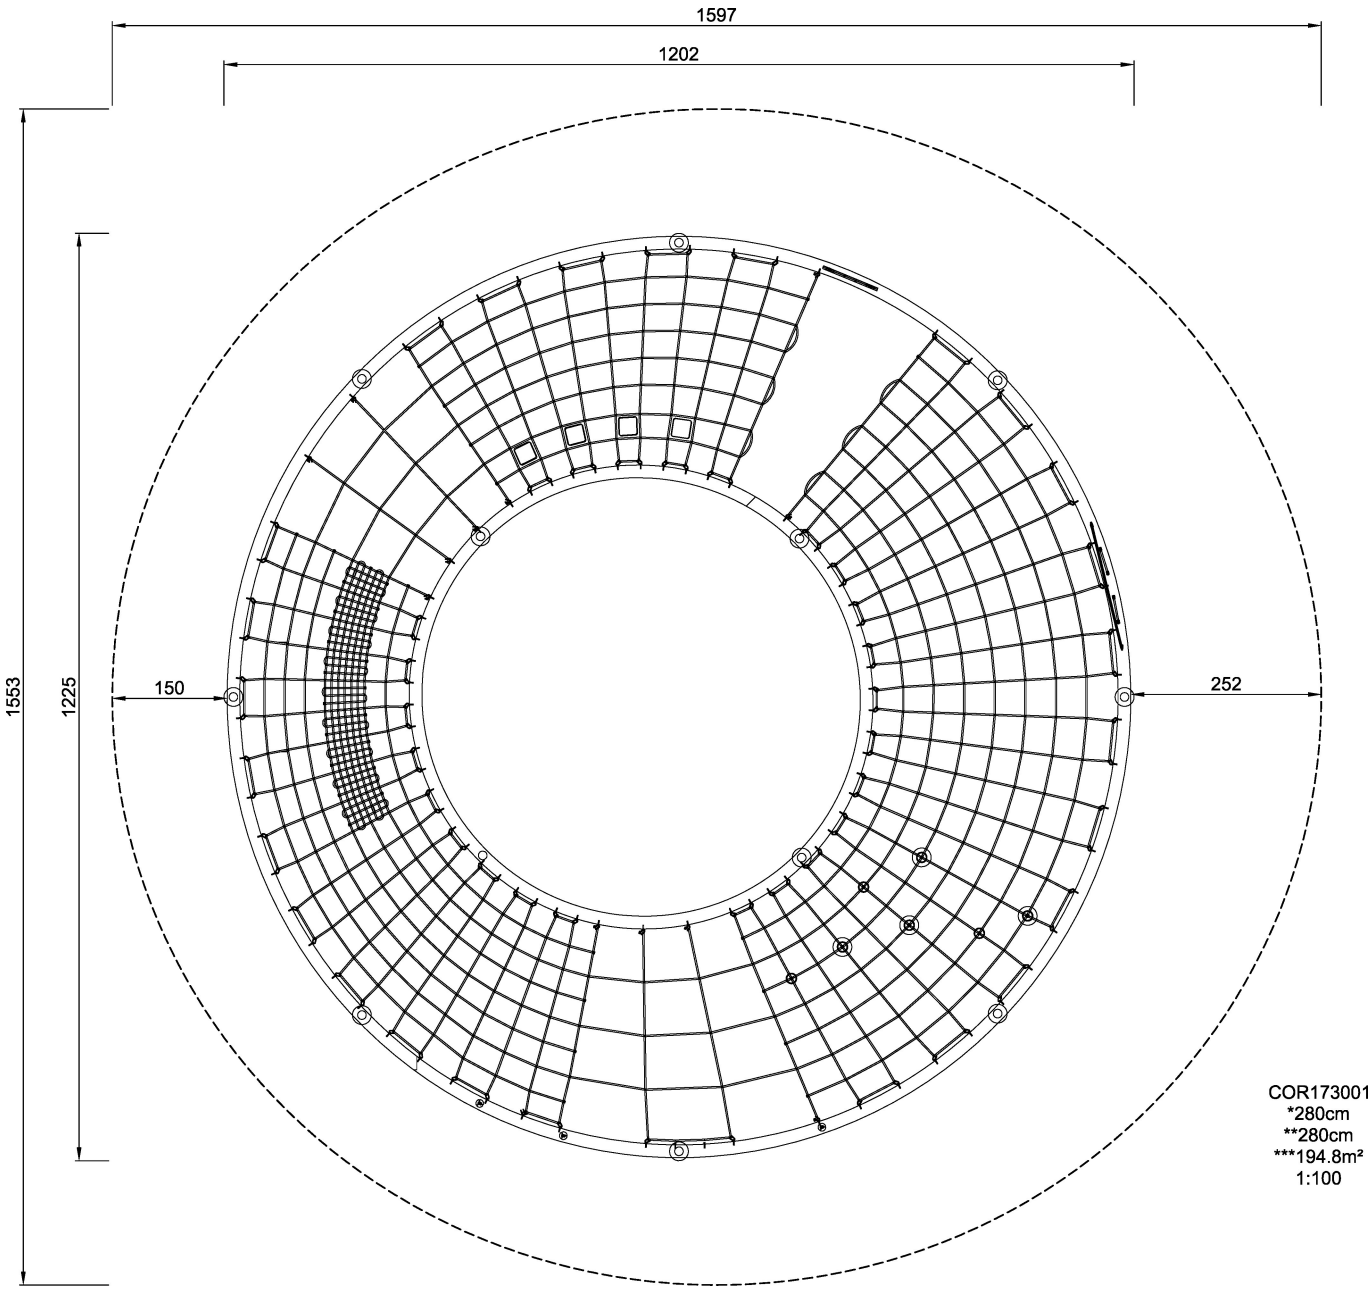

**COR17300**  
**Giga Frisbee**

A big hit for minor climbers! The Corocord Frisbees set new design standards with their unique, curved form. Furthermore, they really challenge all of children's senses when playing. A lively range of fresh colours make frisbees a big hit in any playground.

<b>Product Line</b>	Corocord™ rope playground
<b>Category</b>	Loops
<b>Age group</b>	5+
<b>Max. fall height (CM)</b>	280
<b>Total height (CM)</b>	280
<b>Safety Zone</b>	194.8 m2

IN-  
GROU.

COR173001  
\*280cm  
\*\*280cm  
\*\*\*194.8m<sup>2</sup>  
1:100

COR173001  
1:300

\* = Highest designated play surface.  
\*\* = Total height of product.

<b>Weight/heaviest parts</b>	kg.	<b>Installation (Manpower)</b>	Persons
<b>Concrete required</b>	NaN m3	<b>Installation (Hours)</b>	Hours
<b>Foundation amount/footing</b>	NaN	<b>Excavation</b>	NaN m3