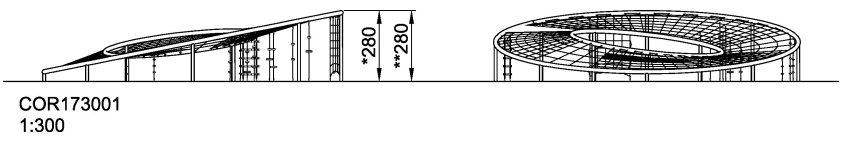

<b>Product Line</b>	Corocord™ rope playground
<b>Category</b>	Loops
<b>Age group</b>	5+
<b>Max. fall height (CM)</b>	280
<b>Total height (CM)</b>	280
<b>Safety Zone</b>	194.8 m2

IN-  
GROU.

COR173001  
\*280cm  
\*\*280cm  
\*\*\*194.8m<sup>2</sup>  
1:100

COR173001  
1:300

\* = Highest designated play surface.  
\*\* = Total height of product.

<b>Weight/heaviest parts</b>	kg.	<b>Installation (Manpower)</b>	Persons
<b>Concrete required</b>	NaN m3	<b>Installation (Hours)</b>	Hours
<b>Foundation amount/footing</b>	NaN	<b>Excavation</b>	NaN m3