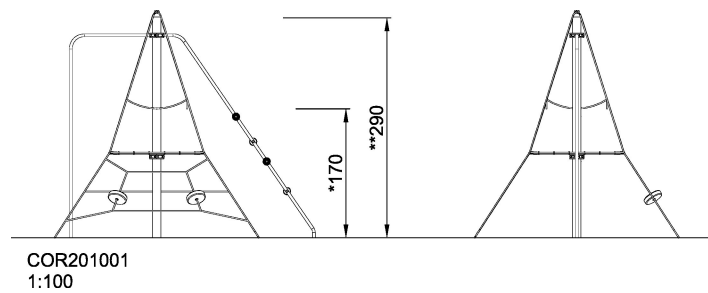

The Spida is a fun adventure for the little ones with its fireman pole, climbing pole, membrane platform and EPDM discs.

Product Line	Corocord™ rope playground
Category	Early Climbing
Age group	3+
Max. fall height (CM)	170
Total height (CM)	290
Safety Zone	32.4 m2

SOCIALIZE

BALANCE

CLIMB

SLIDE

INCLUSIVE

IN-GROU.

ADA / INCLUSIVE

ASTM

* = Highest designated play surface.
** = Total height of product.

Weight/heaviest parts	kg.	Installation (Manpower)	Persons
Concrete required	NaN m ³	Installation (Hours)	Hours
Foundation amount/footing	NaN	Excavation	NaN m ³