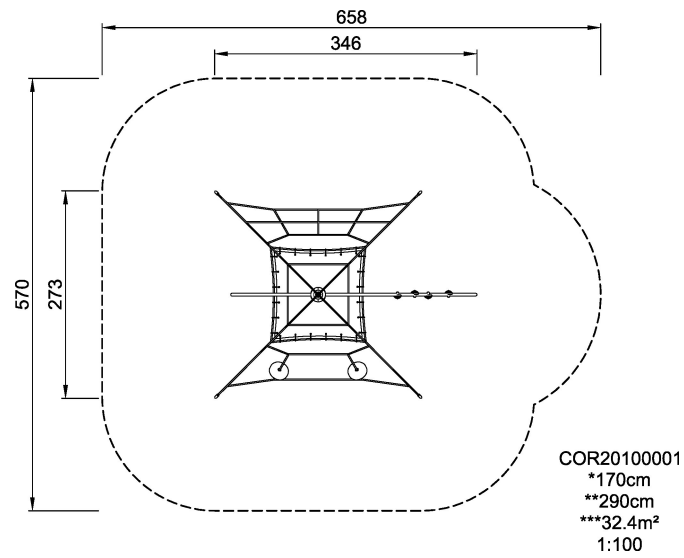

The Spida is a fun adventure for the little ones with its fireman pole, climbing pole, membrane platform and EPDM discs.

Product Line	Corocord™ rope playground
Category	Early Climbing
Age group	3+
Max. fall height (CM)	170
Total height (CM)	290
Safety Zone	32.4 m2

* = Highest designated play surface.
** = Total height of product.

Weight/heaviest parts	kg.	Installation (Manpower)	Persons
Concrete required	NaN m ³	Installation (Hours)	Hours
Foundation amount/footing	NaN	Excavation	NaN m ³