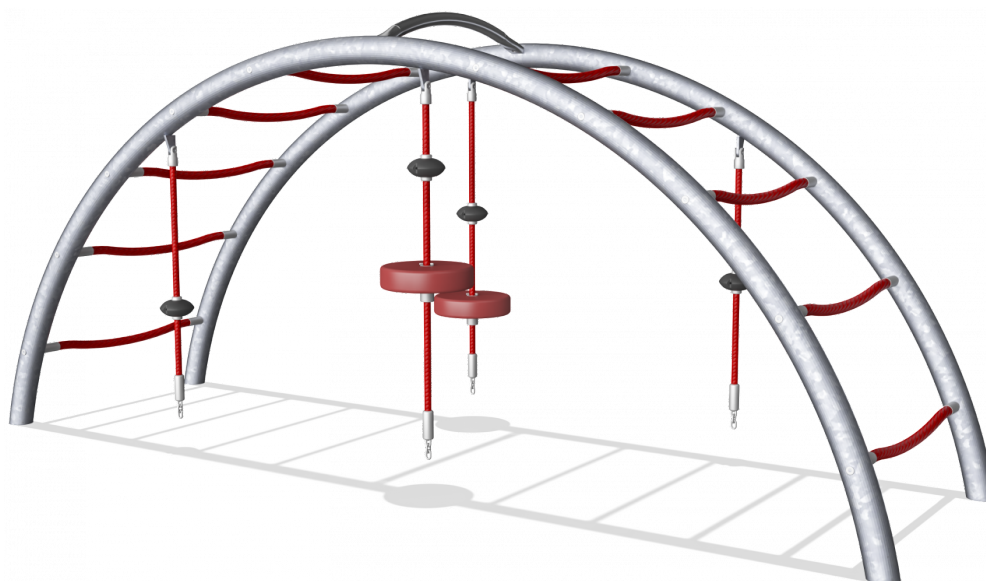

COR20200

Arch Ladder, 1.3 m

KOMPAN
Let's play

The Small Arc Ladder is an appealing climbing and meeting structure for the youngest players. The versatile climbing; up, down, through and across will attract children again and again. The swaying ropes with seats and ufos invite vertical climbing as well as a swaying rest with friends, seated or standing. The arc ladder makes a nice climb as well as a great destination on top, offering a great view from above. Apart from having great fun exploring play possibilities, children develop their cross-coordination and muscle strength when climbing. The varied climbing possibilities makes it possible for both timid and courageous children to experience successful play and participate. This is important to children's positive self perception. Passing others when climbing through trains turn-taking skills and consideration. The many places to sit stimulates social interaction.

Product Line	Corocord™ rope playground
Category	Early Climbing
Age group	3 - 8
Max. fall height (CM)	130
Total height (CM)	130
Safety Zone	21.3 m2

**SUR-
FACE**

ASTM

COR202001-xx01
*130cm
**130cm
***21.3m²
1:100

COR202001
1:100

* = Highest designated play surface.
** = Total height of product.

Weight/heaviest parts	kg.	Installation (Manpower)	Persons
Concrete required	NaN m ³	Installation (Hours)	Hours
Foundation amount/footing	NaN	Excavation	NaN m ³