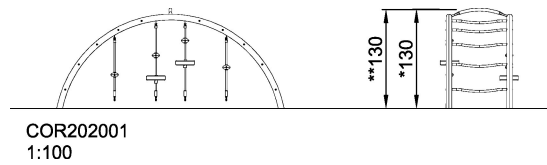

Product Line	Corocord™ rope playground
Category	Early Climbing
Age group	3 - 8
Max. fall height (CM)	130
Total height (CM)	130
Safety Zone	21.3 m2

**SUR-
FACE**

ASTM

COR202001-xx01
*130cm
**130cm
***21.3m²
1:100

COR202001
1:100

* = Highest designated play surface.
** = Total height of product.

Weight/heaviest parts	kg.	Installation (Manpower)	Persons
Concrete required	NaN m ³	Installation (Hours)	Hours
Foundation amount/footing	NaN	Excavation	NaN m ³