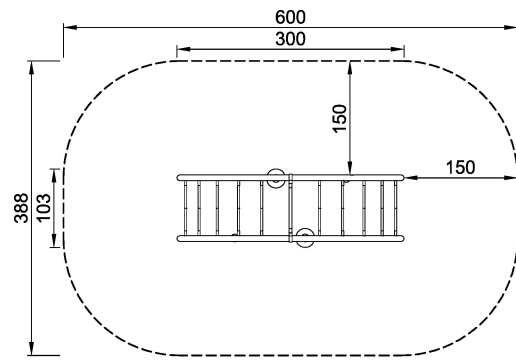

COR20200

Arch Ladder, 1.3 m

KOMPAN
Let's play

The Small Arc Ladder is an appealing climbing and meeting structure for the youngest players. The versatile climbing; up, down, through and across will attract children again and again. The swaying ropes with seats and ufos invite vertical climbing as well as a swaying rest with friends, seated or standing. The arc ladder makes a nice climb as well as a great destination on top, offering a great view from above. Apart from having great fun exploring play possibilities, children develop their cross-coordination and muscle strength when climbing. The varied climbing possibilities makes it possible for both timid and courageous children to experience successful play and participate. This is important to children's positive self perception. Passing others when climbing through trains turn-taking skills and consideration. The many places to sit stimulates social interaction.

Product Line	Corocord™ rope playground
Category	Early Climbing
Age group	3 - 8
Max. fall height (CM)	130
Total height (CM)	130
Safety Zone	21.3 m2

**SUR-
FACE**

ASTM

COR202001-xx01
*130cm
**130cm
***21.3m²
1:100

COR202001
1:100

* = Highest designated play surface.
** = Total height of product.

Weight/heaviest parts	kg.	Installation (Manpower)	Persons
Concrete required	NaN m ³	Installation (Hours)	Hours
Foundation amount/footing	NaN	Excavation	NaN m ³