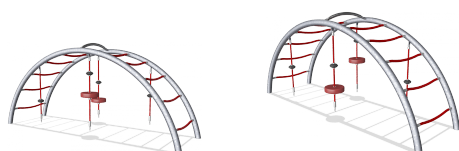

COR20200

Arch Ladder, 1.3 m

KOMPAN
Let's play

The Small Arc Ladder is an appealing climbing and meeting structure for the youngest players. The versatile climbing; up, down, through and across will attract children again and again. The swaying ropes with seats and ufos invite vertical climbing as well as a swaying rest with friends, seated or standing. The arc ladder makes a nice climb as well as a great destination on top, offering a great view from above. Apart from having great fun exploring play possibilities, children develop their cross-coordination and muscle strength when climbing. The varied climbing possibilities makes it possible for both timid and courageous children to experience successful play and participate. This is important to children's positive self perception. Passing others when climbing through trains turn-taking skills and consideration. The many places to sit stimulates social interaction.

Product Line	Corocord™ rope playground
Category	Early Climbing
Age group	3 - 8
Max. fall height (CM)	130
Total height (CM)	130
Safety Zone	21.3 m2

**SUR-
FACE**

ASTM

COR202001-xx01
*130cm
**130cm
***21.3m²
1:100