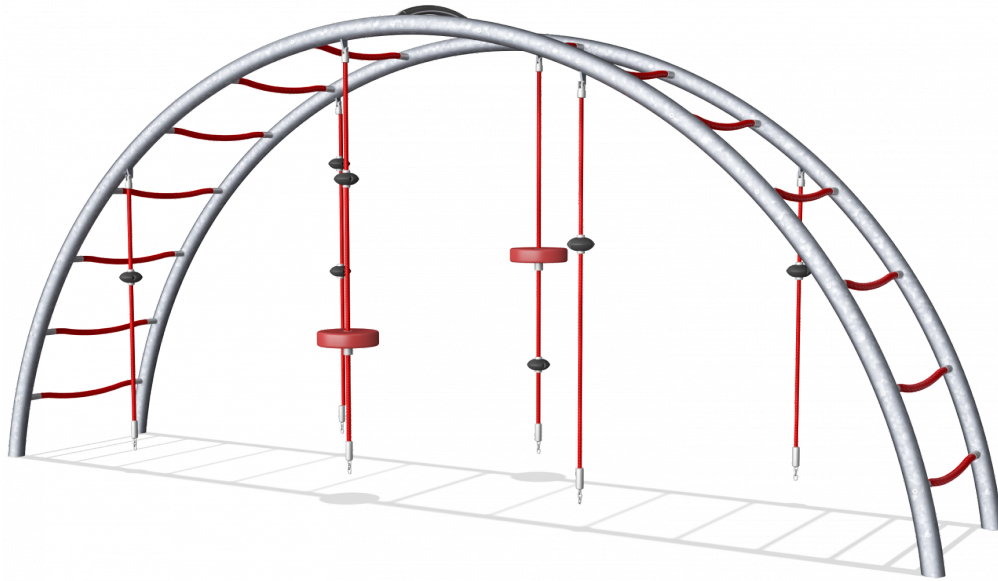

COR20210

Arch Ladder, 2.0 m

KOMPAN[®]
Let's play

The Large Arc Ladder is an appealing climbing and meeting structure for the youngest players. The versatile climbing; up, down, through and across will attract children again and again. The swaying ropes with seats and ufos invite vertical climbing as well as a swaying rest with friends, seated or standing. The arc ladder makes a nice climb as well as a great destination on top, offering a great view from above. Apart from having great fun exploring play possibilities, children develop their cross-coordination and muscle strength when climbing. The varied climbing possibilities makes it possible for both timid and courageous children to experience successful play and participate. This is important to children's positive self perception. Passing others when climbing through trains turn-taking skills and consideration. The many places to sit stimulates social interaction.

Product Line	Corocord™ rope playground
Category	Early Climbing
Age group	5+
Max. fall height (CM)	200
Total height (CM)	200
Safety Zone	28 m2

SOCIALIZE

BALANCE

CLIMB

INCLUSIVE

**SUR-
FACE**

ADA / INCLUSIVE

ASTM

COR202101-xx01
*200cm
**200cm
***28.0m²
1:100

COR202101
1:100

* = Highest designated play surface.
** = Total height of product.

Weight/heaviest parts	kg.	Installation (Manpower)	Persons
Concrete required	NaN m ³	Installation (Hours)	Hours
Foundation amount/footing	NaN	Excavation	NaN m ³