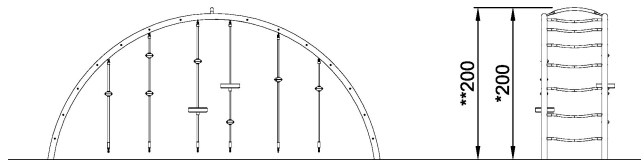

Product Line	Corocord™ rope playground
Category	Early Climbing
Age group	5+
Max. fall height (CM)	200
Total height (CM)	200
Safety Zone	28 m2

SOCIALIZE

BALANCE

CLIMB

INCLUSIVE

**SUR-
FACE**

ADA / INCLUSIVE

ASTM

COR202101-xx01
*200cm
**200cm
***28.0m²
1:100

COR202101
1:100

* = Highest designated play surface.
** = Total height of product.

Weight/heaviest parts	kg.	Installation (Manpower)	Persons
Concrete required	NaN m ³	Installation (Hours)	Hours
Foundation amount/footing	NaN	Excavation	NaN m ³