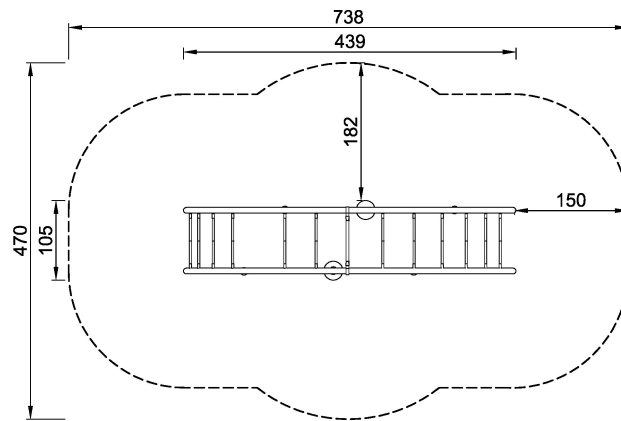

Product Line	Corocord™ rope playground
Category	Early Climbing
Age group	5+
Max. fall height (CM)	200
Total height (CM)	200
Safety Zone	28 m2

SOCIALIZE

BALANCE

CLIMB

INCLUSIVE

**SUR-
FACE**

ADA / INCLUSIVE

ASTM

COR202101-xx01
*200cm
**200cm
***28.0m²
1:100

COR202101
1:100

* = Highest designated play surface.
** = Total height of product.

Weight/heaviest parts	kg.	Installation (Manpower)	Persons
Concrete required	NaN m ³	Installation (Hours)	Hours
Foundation amount/footing	NaN	Excavation	NaN m ³