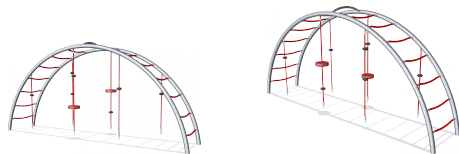

COR20210

Arch Ladder, 2.0 m

KOMPAN[®]
Let's play

The Large Arc Ladder is an appealing climbing and meeting structure for the youngest players. The versatile climbing; up, down, through and across will attract children again and again. The swaying ropes with seats and ufos invite vertical climbing as well as a swaying rest with friends, seated or standing. The arc ladder makes a nice climb as well as a great destination on top, offering a great view from above. Apart from having great fun exploring play possibilities, children develop their cross-coordination and muscle strength when climbing. The varied climbing possibilities makes it possible for both timid and courageous children to experience successful play and participate. This is important to children's positive self perception. Passing others when climbing through trains turn-taking skills and consideration. The many places to sit stimulates social interaction.

Product Line	Corocord™ rope playground
Category	Early Climbing
Age group	5+
Max. fall height (CM)	200
Total height (CM)	200
Safety Zone	28 m2

SOCIALIZE

BALANCE

CLIMB

INCLUSIVE

**SUR-
FACE**

ADA / INCLUSIVE

ASTM