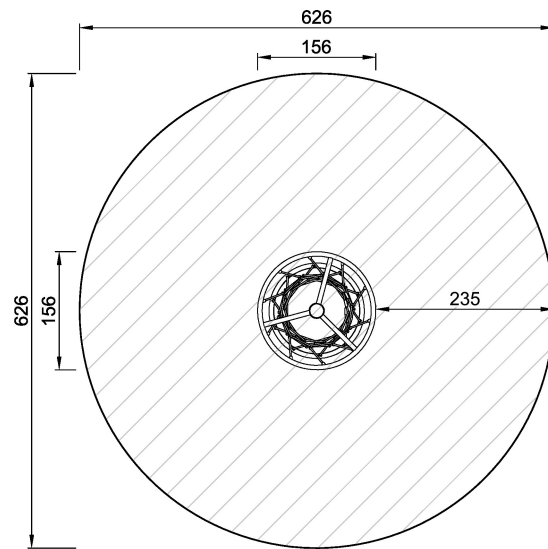

Product Line	Corocord™ rope playground
Category	Dynamics
Age group	5+
Max. fall height (CM)	277
Total height (CM)	277
Safety Zone	30.8 m2

SPIN

SOCIALIZE

CLIMB

INCLUSIVE

IN-GROU.

ADA / INCLUSIVE

ASTM

COR203001-xx01
*277cm
**277cm
***30.8m²
1:100

COR203001
1:100

* = Highest designated play surface.
** = Total height of product.

Weight/heaviest parts	kg.	Installation (Manpower)	Persons
Concrete required	NaN m ³	Installation (Hours)	Hours
Foundation amount/footing	NaN	Excavation	NaN m ³