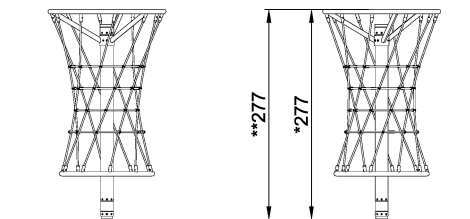

Product Line	Corocord™ rope playground
Category	Dynamics
Age group	5+
Max. fall height (CM)	277
Total height (CM)	277
Safety Zone	30.8 m2

SPIN

SOCIALIZE

CLIMB

INCLUSIVE

IN-GROU.

ADA / INCLUSIVE

ASTM

COR203001-xx01
*277cm
**277cm
***30.8m²
1:100

COR203001
1:100

* = Highest designated play surface.
** = Total height of product.

Weight/heaviest parts	kg.	Installation (Manpower)	Persons
Concrete required	NaN m ³	Installation (Hours)	Hours
Foundation amount/footing	NaN	Excavation	NaN m ³