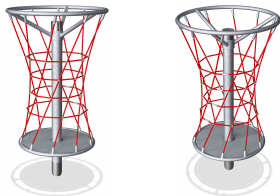

COR20300
Net Twister

The Net Twister's red, vertical rope intensely motivate children to climb to the top. The Net Twister provides a perfect meeting place for children where they can stand, sit and chat while spinning. Older children love challenging play and will lie, sit and stand at the top of the Net Twister. The Net Twister inspires socializing provides play for numerous children of different ages. The playing together makes children come back again and again. When climbing to the top, down and around, children develop their motor skills, balance and muscle strength. Their cardio is trained When pushing and pulling the Net Twister. Jumping on and off builds bone density. The cooperation and negotiation of who does what train social-emotional skills such as turn-taking, tolerance and empathy. The playful way to important life skills.

Product Line	Corocord™ rope playground
Category	Dynamics
Age group	5+
Max. fall height (CM)	277
Total height (CM)	277
Safety Zone	30.8 m2

SPIN

SOCIALIZE

CLIMB

INCLUSIVE

IN-GROU.

ADA / INCLUSIVE

ASTM

COR203001-xx01
*277cm
**277cm
***30.8m²
1:100

COR203001
1:100

* = Highest designated play surface.
** = Total height of product.

Weight/heaviest parts	kg.	Installation (Manpower)	Persons
Concrete required	NaN m ³	Installation (Hours)	Hours
Foundation amount/footing	NaN	Excavation	NaN m ³