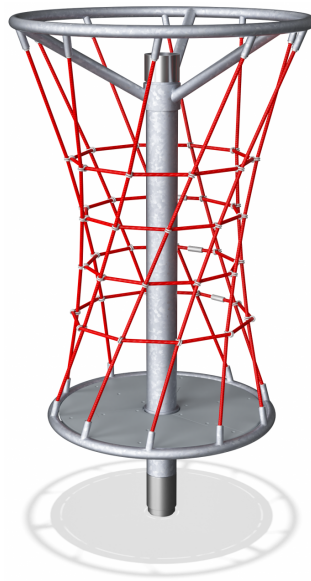

COR20300
Net Twister

The Net Twister's red, vertical rope intensely motivate children to climb to the top. The Net Twister provides a perfect meeting place for children where they can stand, sit and chat while spinning. Older children love challenging play and will lie, sit and stand at the top of the Net Twister. The Net Twister inspires socializing provides play for numerous children of different ages. The playing together makes children come back again and again. When climbing to the top, down and around, children develop their motor skills, balance and muscle strength. Their cardio is trained When pushing and pulling the Net Twister. Jumping on and off builds bone density. The cooperation and negotiation of who does what train social-emotional skills such as turn-taking, tolerance and empathy. The playful way to important life skills.

Product Line	Corocord™ rope playground
Category	Dynamics
Age group	5+
Max. fall height (CM)	277
Total height (CM)	277
Safety Zone	30.8 m2

SPIN

SOCIALIZE

CLIMB

INCLUSIVE

IN-GROU.

ADA / INCLUSIVE

ASTM

COR203001-xx01
*277cm
**277cm
***30.8m²
1:100

COR203001
1:100

* = Highest designated play surface.
** = Total height of product.

Weight/heaviest parts	kg.	Installation (Manpower)	Persons
Concrete required	NaN m ³	Installation (Hours)	Hours
Foundation amount/footing	NaN	Excavation	NaN m ³