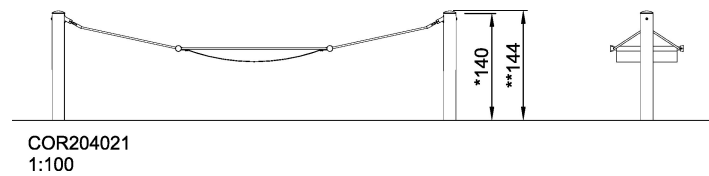

SOCIALIZE

CLIMB

SWING

INCLUSIVE

IN-  
GROU.

ADA / INCLUSIVE

ASTM

\* = Highest designated play surface.  
\*\* = Total height of product.