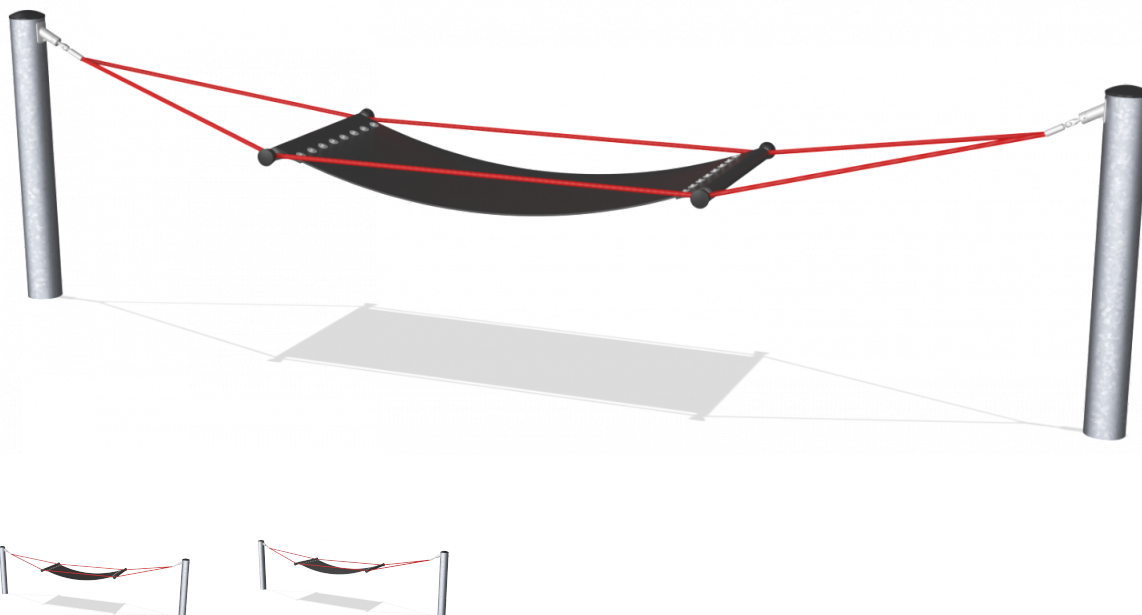

# Membrane Hammock

The rubber membrane and rope handles offer a helpful grip getting a wild swing from playmates.

<b>Product Line</b>	Corocord™ rope playground
<b>Category</b>	Dynamics
<b>Age group</b>	3+
<b>Max. fall height (CM)</b>	140
<b>Total height (CM)</b>	144
<b>Safety Zone</b>	33 m2

SOCIALIZE

CLIMB

SWING

INCLUSIVE

IN-  
GROU.

ADA / INCLUSIVE

ASTM

\* = Highest designated play surface.  
\*\* = Total height of product.