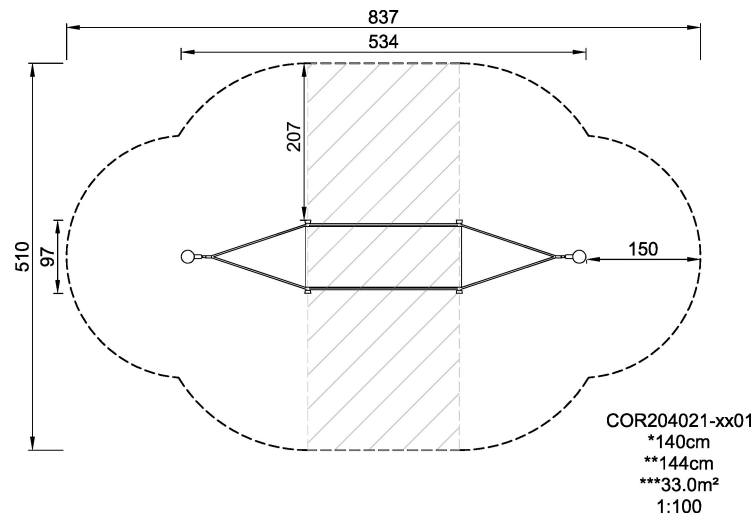

SOCIALIZE

CLIMB

SWING

INCLUSIVE

IN-  
GROU.

ADA / INCLUSIVE

ASTM

\* = Highest designated play surface.  
\*\* = Total height of product.