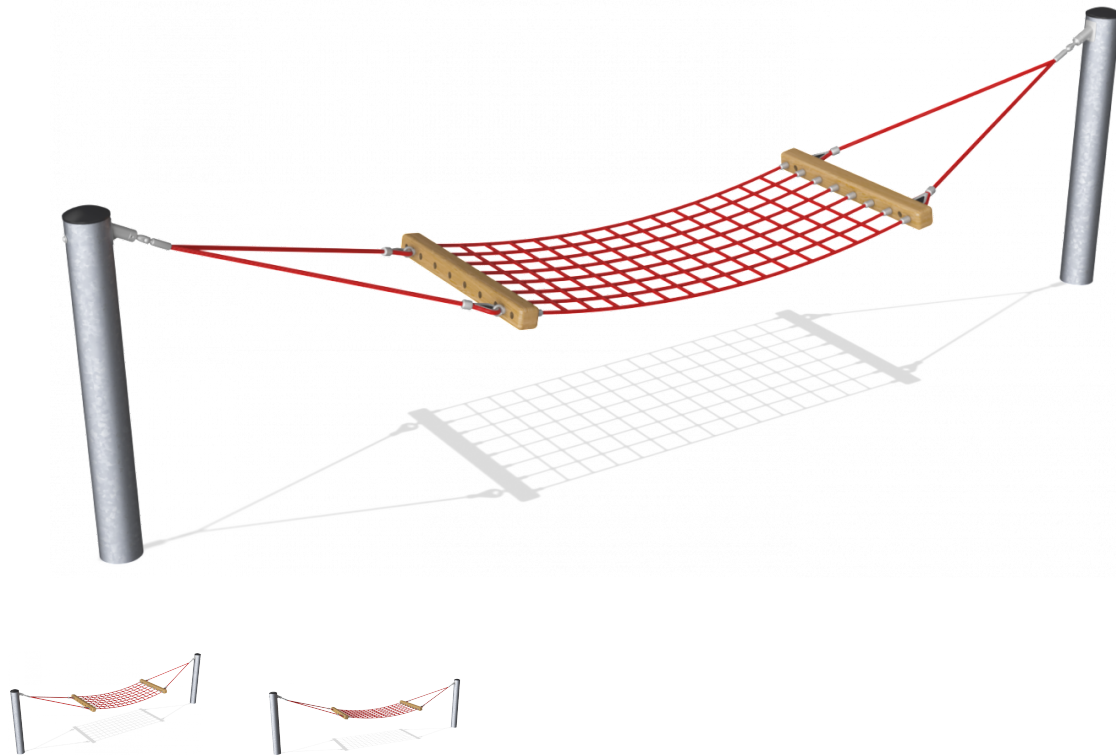

# Rope Hammock

Hammocks are classic resting places. However, the Corocord Hammock also makes it possible to play wild swinging games.

<b>Product Line</b>	Corocord™ rope playground
<b>Category</b>	Dynamics
<b>Age group</b>	3+
<b>Max. fall height (CM)</b>	150
<b>Total height (CM)</b>	140
<b>Safety Zone</b>	33 m <sup>2</sup>

SOCIALIZE

ROCK

CLIMB

INCLUSIVE

IN-  
GROU.

ADA / INCLUSIVE

ASTM

\* = Highest designated play surface.  
\*\* = Total height of product.