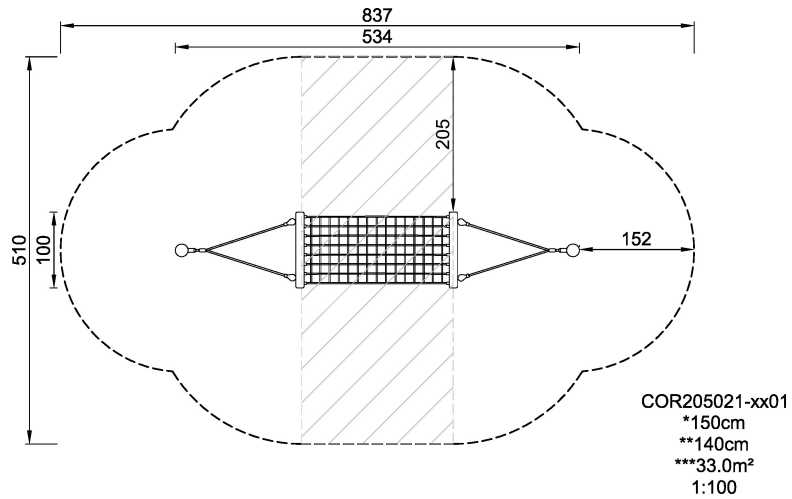

SOCIALIZE

ROCK

CLIMB

INCLUSIVE

IN-  
GROU.

ADA / INCLUSIVE

ASTM

\* = Highest designated play surface.  
\*\* = Total height of product.