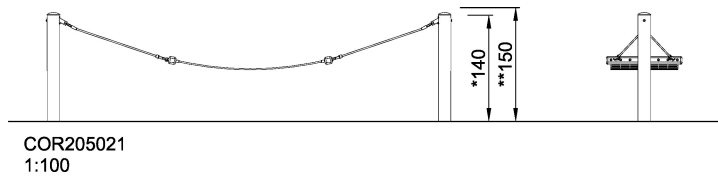

SOCIALIZE

ROCK

CLIMB

INCLUSIVE

IN-  
GROU.

ADA / INCLUSIVE

ASTM

\* = Highest designated play surface.  
\*\* = Total height of product.