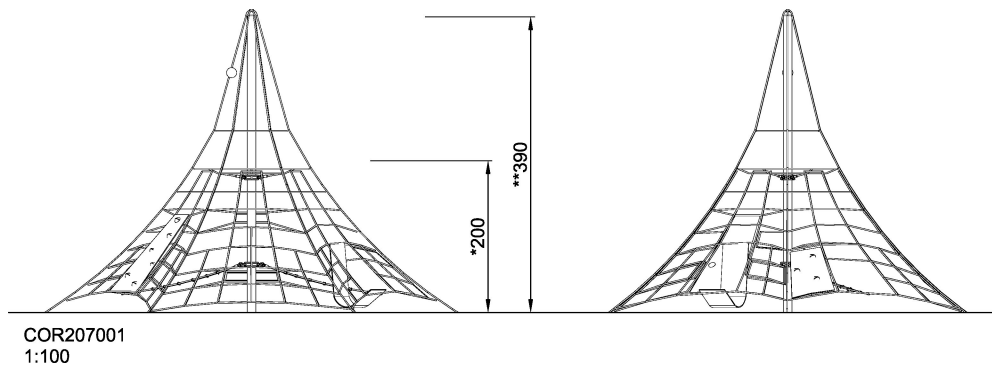

The Emerald with extensions is a swaying, transparent play event that intensely motivate children to climb up high. The feeling of achievement when having climbed to the top is phenomenal. It will attract children again and again. Climbing or swaying in the net with membranes is challenging. It trains the motor skills' ABC: Agility, Balance and Coordination. Major muscle groups get used when children climb here: arms push and pull, legs push and the core provides stability. The membranes invite breaks and children's social-emotional skills, such as courage and self regulation get trained in the net.

Product Line	Corocord™ rope playground
Category	Spacenets™
Age group	3+
Max. fall height (CM)	200
Total height (CM)	390
Safety Zone	54.4 m2

IN-
GROU.

ASTM

* = Highest designated play surface.
** = Total height of product.