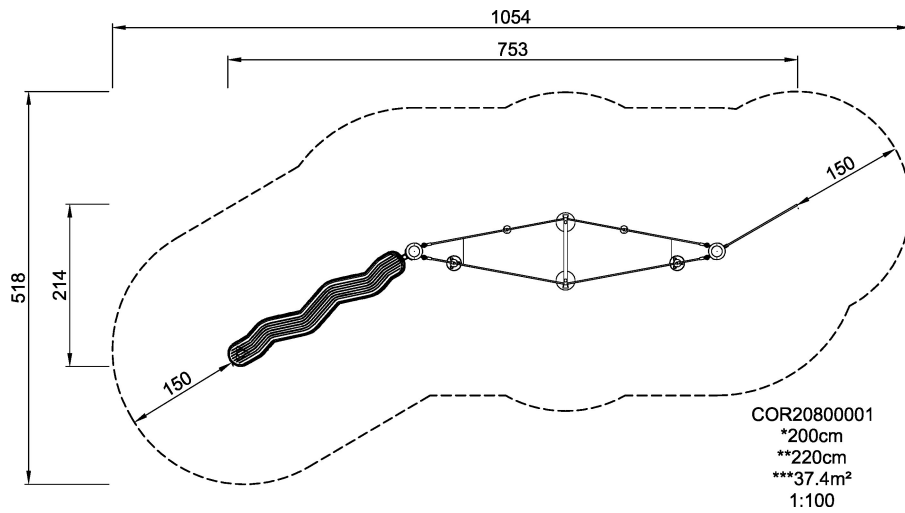

Ufo Trail

Product Line	Corocord™ rope playground
Category	Early Climbing
Age group	3 - 8
Max. fall height (CM)	200
Total height (CM)	220
Safety Zone	37.4 m2

IN-
GROU.

ASTM

* = Highest designated play surface.
** = Total height of product.

Weight/heaviest parts	kg.	Installation (Manpower)	Persons
Concrete required	NaN m ³	Installation (Hours)	Hours
Foundation amount/footing	NaN	Excavation	NaN m ³