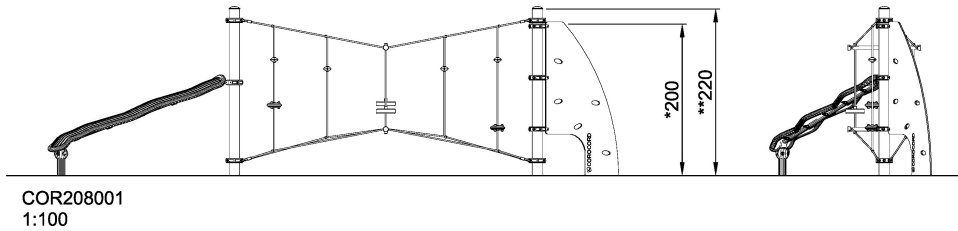

Ufo Trail

Product Line	Corocord™ rope playground
Category	Early Climbing
Age group	3 - 8
Max. fall height (CM)	200
Total height (CM)	220
Safety Zone	37.4 m2

IN-
GROU.

ASTM

* = Highest designated play surface.
** = Total height of product.

Weight/heaviest parts	kg.	Installation (Manpower)	Persons
Concrete required	NaN m ³	Installation (Hours)	Hours
Foundation amount/footing	NaN	Excavation	NaN m ³