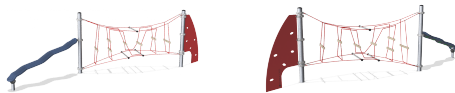

COR20820

Up and Down Trail

KOMPAN[®]
Let's play

Incl. EPDM discs, UFOs, up and over challenges, rocking tube and climbing wall.

Product Line Corocord™ rope playground

Category Early Climbing

Age group 3+

Max. fall height (CM) 200

Total height (CM) 220

Safety Zone 37.4 m2

IN-
GROU.

ASTM

* = Highest designated play surface.
** = Total height of product.

Weight/heaviest parts	kg.	Installation (Manpower)	Persons
Concrete required	NaN m3	Installation (Hours)	Hours
Foundation amount/footing	NaN	Excavation	NaN m3