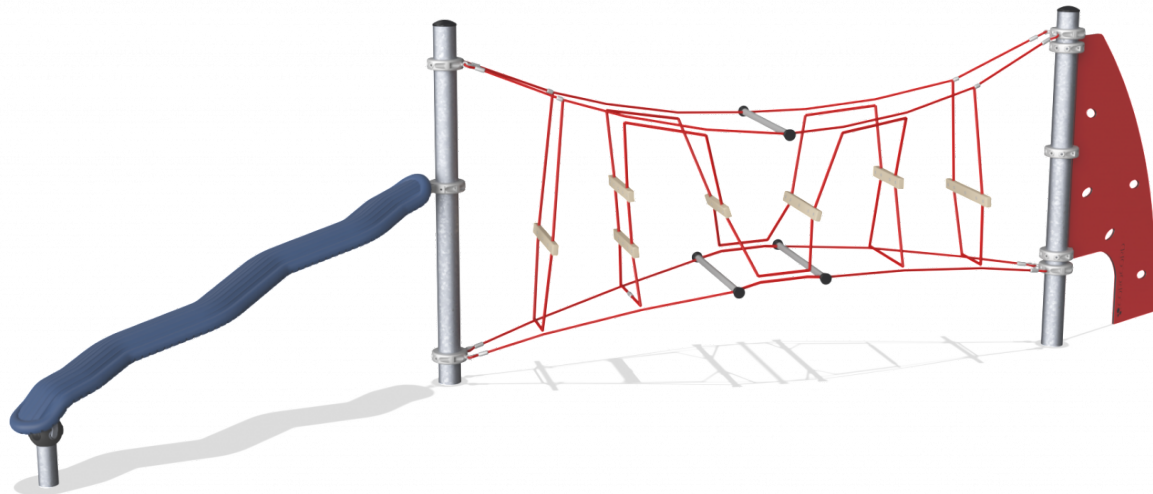

COR20820

Up and Down Trail

KOMPAN[®]
Let's play

Incl. EPDM discs, UFOs, up and over challenges, rocking tube and climbing wall.

Product Line Corocord™ rope playground

Category Early Climbing

Age group 3+

Max. fall height (CM) 200

Total height (CM) 220

Safety Zone 37.4 m2

IN-
GROU.

ASTM

* = Highest designated play surface.
** = Total height of product.

Weight/heaviest parts	kg.	Installation (Manpower)	Persons
Concrete required	NaN m3	Installation (Hours)	Hours
Foundation amount/footing	NaN	Excavation	NaN m3