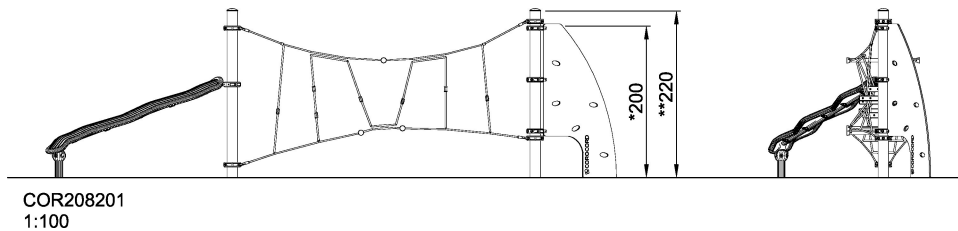

COR20820

Up and Down Trail

KOMPAN[®]
Let's play

Incl. EPDM discs, UFOs, up and over challenges, rocking tube and climbing wall.

Product Line Corocord™ rope playground

Category Early Climbing

Age group 3+

Max. fall height (CM) 200

Total height (CM) 220

Safety Zone 37.4 m2

IN-
GROU.

ASTM

* = Highest designated play surface.
** = Total height of product.

Weight/heaviest parts	kg.	Installation (Manpower)	Persons
Concrete required	NaN m3	Installation (Hours)	Hours
Foundation amount/footing	NaN	Excavation	NaN m3