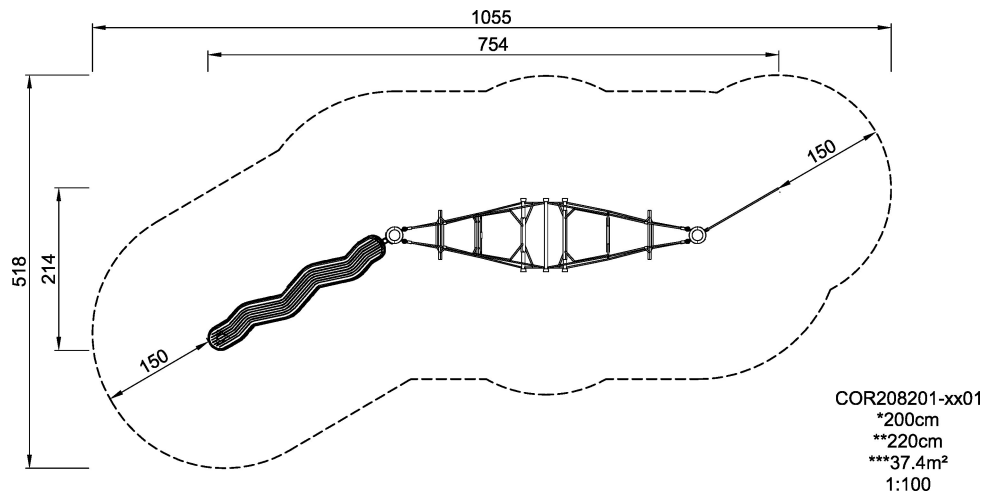

COR20820

Up and Down Trail

KOMPAN[®]
Let's play

Incl. EPDM discs, UFOs, up and over challenges, rocking tube and climbing wall.

Product Line Corocord™ rope playground

Category Early Climbing

Age group 3+

Max. fall height (CM) 200

Total height (CM) 220

Safety Zone 37.4 m2

IN-
GROU.

ASTM

* = Highest designated play surface.
** = Total height of product.

Weight/heaviest parts	kg.	Installation (Manpower)	Persons
Concrete required	NaN m3	Installation (Hours)	Hours
Foundation amount/footing	NaN	Excavation	NaN m3