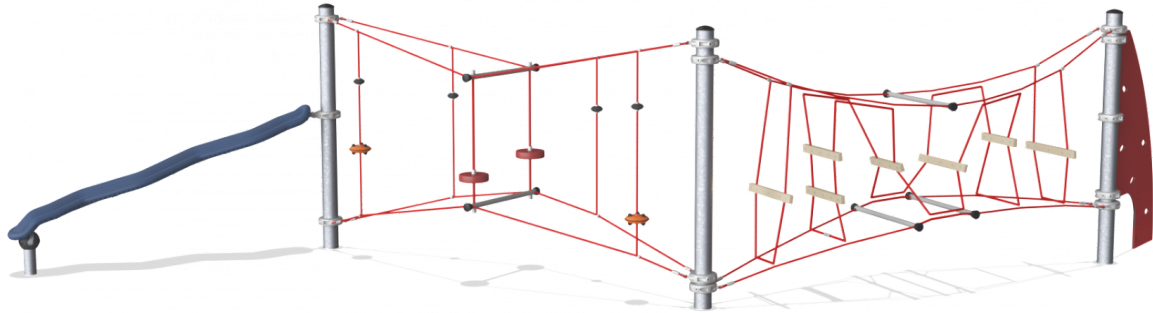

COR20830

Double Rope Trail

Incl. up and over challenges, rocking tube and climbing wall.

Product Line	Corocord™ rope playground
Category	Early Climbing
Age group	3+
Max. fall height (CM)	200
Total height (CM)	220
Safety Zone	57.6 m ²

SOCIALIZE

ROCK

BALANCE

CLIMB

INCLUSIVE

IN-
GROU.

ADA / INCLUSIVE

ASTM

* = Highest designated play surface.
 ** = Total height of product.

Weight/heaviest parts	kg.	Installation (Manpower)	Persons
Concrete required	NaN m ³	Installation (Hours)	Hours
Foundation amount/footing	NaN	Excavation	NaN m ³