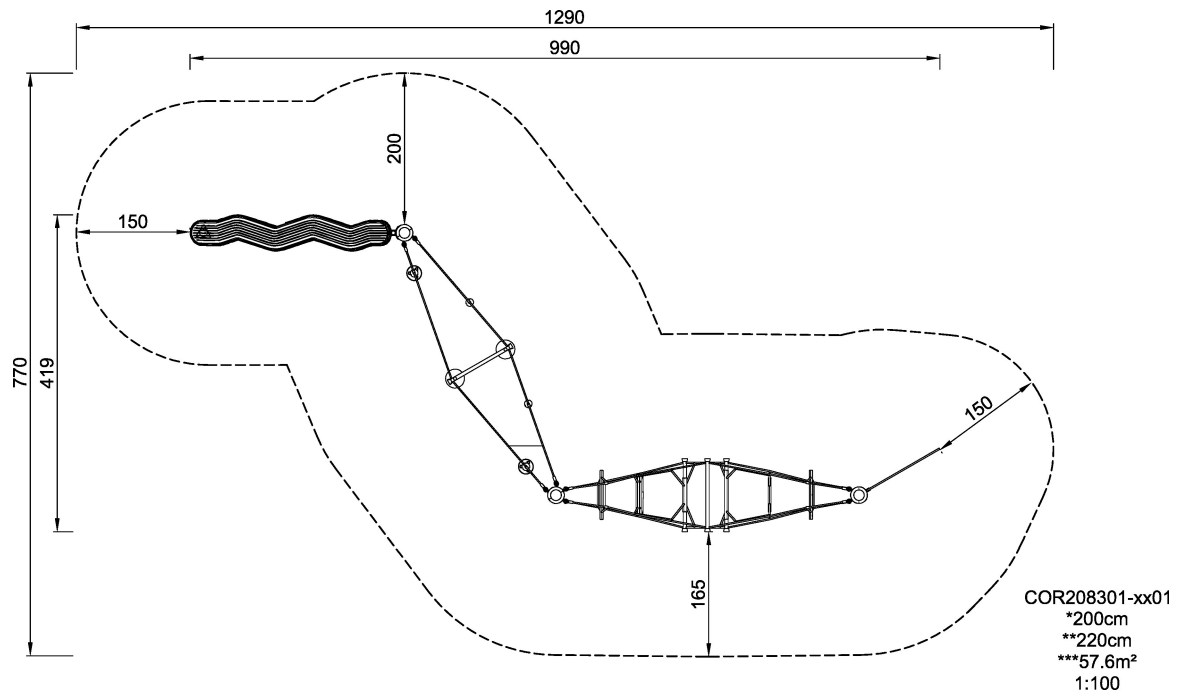

COR20830

Double Rope Trail

Incl. up and over challenges, rocking tube and climbing wall.

Product Line	Corocord™ rope playground
Category	Early Climbing
Age group	3+
Max. fall height (CM)	200
Total height (CM)	220
Safety Zone	57.6 m ²

* = Highest designated play surface.
 ** = Total height of product.

Weight/heaviest parts	kg.	Installation (Manpower)	Persons
Concrete required	NaN m ³	Installation (Hours)	Hours
Foundation amount/footing	NaN	Excavation	NaN m ³