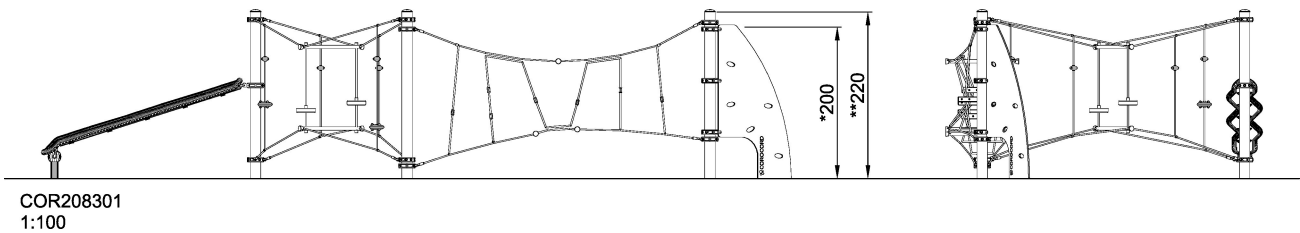

COR20830

Double Rope Trail

Incl. up and over challenges, rocking tube and climbing wall.

Product Line	Corocord™ rope playground
Category	Early Climbing
Age group	3+
Max. fall height (CM)	200
Total height (CM)	220
Safety Zone	57.6 m ²

SOCIALIZE

ROCK

BALANCE

CLIMB

INCLUSIVE

IN-
GROU.

ADA / INCLUSIVE

ASTM

* = Highest designated play surface.
 ** = Total height of product.

Weight/heaviest parts	kg.	Installation (Manpower)	Persons
Concrete required	NaN m ³	Installation (Hours)	Hours
Foundation amount/footing	NaN	Excavation	NaN m ³