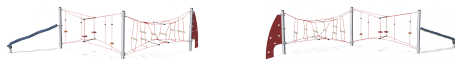

COR20830

Double Rope Trail

Incl. up and over challenges, rocking tube and climbing wall.

Product Line	Corocord™ rope playground
Category	Early Climbing
Age group	3+
Max. fall height (CM)	200
Total height (CM)	220
Safety Zone	57.6 m ²

SOCIALIZE

ROCK

BALANCE

CLIMB

INCLUSIVE

IN-
GROU.

ADA / INCLUSIVE

ASTM