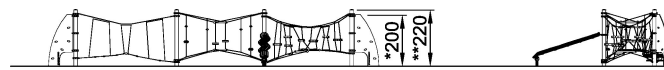

COR20840
Triple Rope Trail

Incl. five-step bridge, EDPM discs, UFOs, up and over challenges, rocking tube and two climbing walls.

Product Line	Corocord™ rope playground
Category	Early Climbing
Age group	3+
Max. fall height (CM)	200
Total height (CM)	220
Safety Zone	70.7 m2

IN-GROU.

ASTM

COR208401
1:300

* = Highest designated play surface.
** = Total height of product.

Weight/heaviest parts	kg.	Installation (Manpower)	Persons
Concrete required	NaN m ³	Installation (Hours)	Hours
Foundation amount/footing	NaN	Excavation	NaN m ³