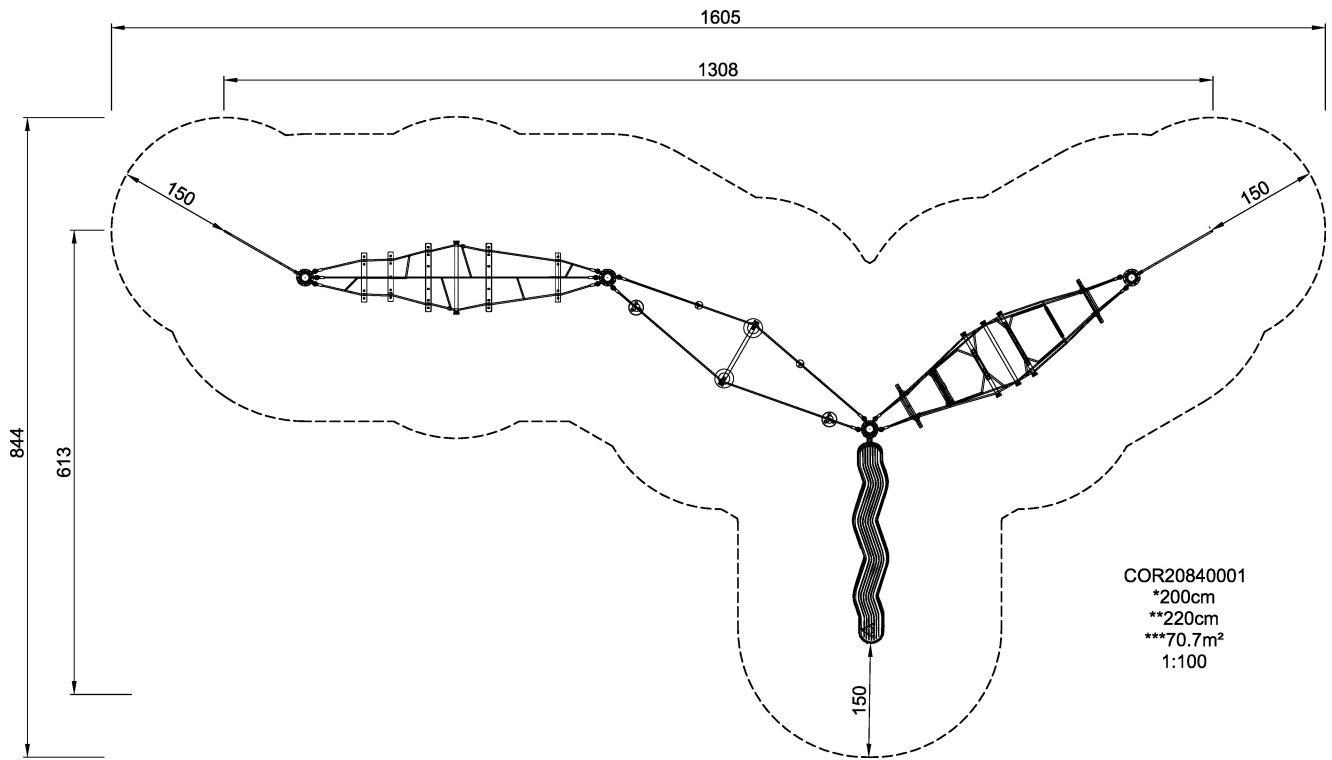

COR20840
Triple Rope Trail

Incl. five-step bridge, EDPM discs, UFOs, up and over challenges, rocking tube and two climbing walls.

Product Line	Corocord™ rope playground
Category	Early Climbing
Age group	3+
Max. fall height (CM)	200
Total height (CM)	220
Safety Zone	70.7 m2

IN-GROU.

ASTM

COR208401
1:300

* = Highest designated play surface.
** = Total height of product.

Weight/heaviest parts	kg.	Installation (Manpower)	Persons
Concrete required	NaN m ³	Installation (Hours)	Hours
Foundation amount/footing	NaN	Excavation	NaN m ³