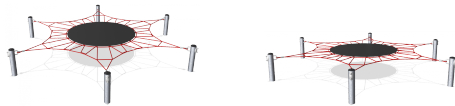

COR21506

Hexagonal Jumping Net

KOMPAN[®]
Let's play

The bouncing membrane integrated into the net invites for hopping and jumping. Elasticity is adjusted to the length of the ropes.

Product Line	Corocord™ rope playground
Category	Dynamics
Age group	3+
Max. fall height (CM)	70
Total height (CM)	70
Safety Zone	56 m ²

SOCIALIZE

BALANCE

CLIMB

INCLUSIVE

IN-
GROU.

ADA / INCLUSIVE

ASTM

* = Highest designated play surface.
** = Total height of product.