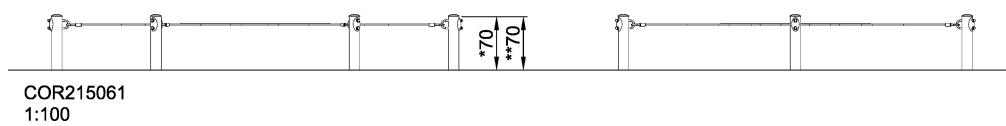

COR21506

Hexagonal Jumping Net

KOMPAN[®]
Let's play

The bouncing membrane integrated into the net invites for hopping and jumping. Elasticity is adjusted to the length of the ropes.

Product Line	Corocord™ rope playground
Category	Dynamics
Age group	3+
Max. fall height (CM)	70
Total height (CM)	70
Safety Zone	56 m ²

SOCIALIZE

BALANCE

CLIMB

INCLUSIVE

IN-
GROU.

ADA / INCLUSIVE

ASTM

* = Highest designated play surface.
** = Total height of product.

Weight/heaviest parts	kg.	Installation (Manpower)	Persons
Concrete required	NaN m ³	Installation (Hours)	Hours
Foundation amount/footing	NaN	Excavation	NaN m ³