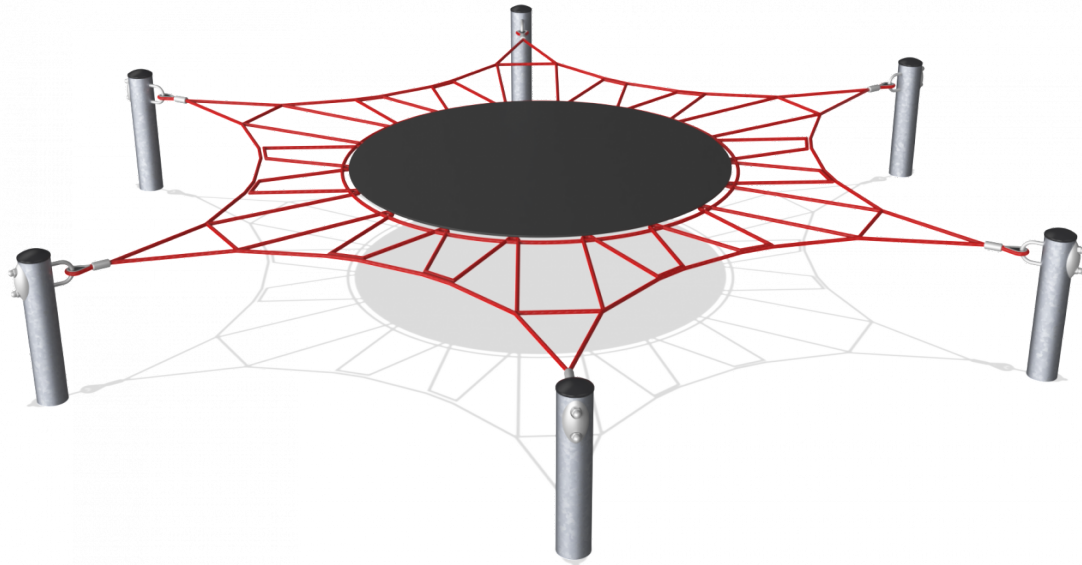

COR21506

Hexagonal Jumping Net

KOMPAN[®]
Let's play

The bouncing membrane integrated into the net invites for hopping and jumping. Elasticity is adjusted to the length of the ropes.

Product Line	Corocord™ rope playground
Category	Dynamics
Age group	3+
Max. fall height (CM)	70
Total height (CM)	70
Safety Zone	56 m ²

SOCIALIZE

BALANCE

CLIMB

INCLUSIVE

IN-
GROU.

ADA / INCLUSIVE

ASTM

* = Highest designated play surface.
** = Total height of product.