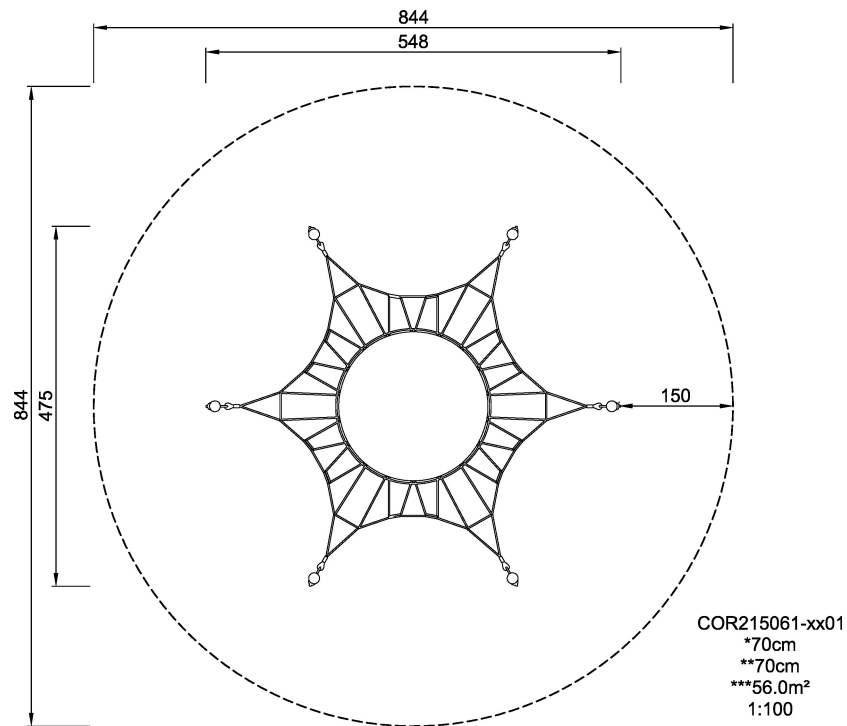

COR21506

Hexagonal Jumping Net

KOMPAN[®]
Let's play

The bouncing membrane integrated into the net invites for hopping and jumping. Elasticity is adjusted to the length of the ropes.

Product Line	Corocord™ rope playground
Category	Dynamics
Age group	3+
Max. fall height (CM)	70
Total height (CM)	70
Safety Zone	56 m ²

SOCIALIZE

BALANCE

CLIMB

INCLUSIVE

IN-
GROU.

ADA / INCLUSIVE

ASTM

* = Highest designated play surface.
** = Total height of product.