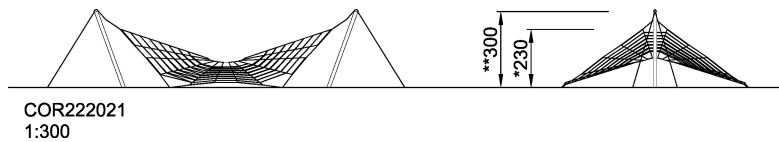

A giant Spider's Web is tensioned from the ground over two sloping posts and thus gains a spatial dimension. Smaller children enjoy themselves in areas of the net close to the ground, older children practice their balancing skills in the upper area.

<b>Product Line</b>	Corocord™ rope playground
<b>Category</b>	Netscapes
<b>Age group</b>	5+
<b>Max. fall height (CM)</b>	230
<b>Total height (CM)</b>	300
<b>Safety Zone</b>	123.1 m2

IN-  
GROU.

ASTM

\* = Highest designated play surface.  
\*\* = Total height of product.