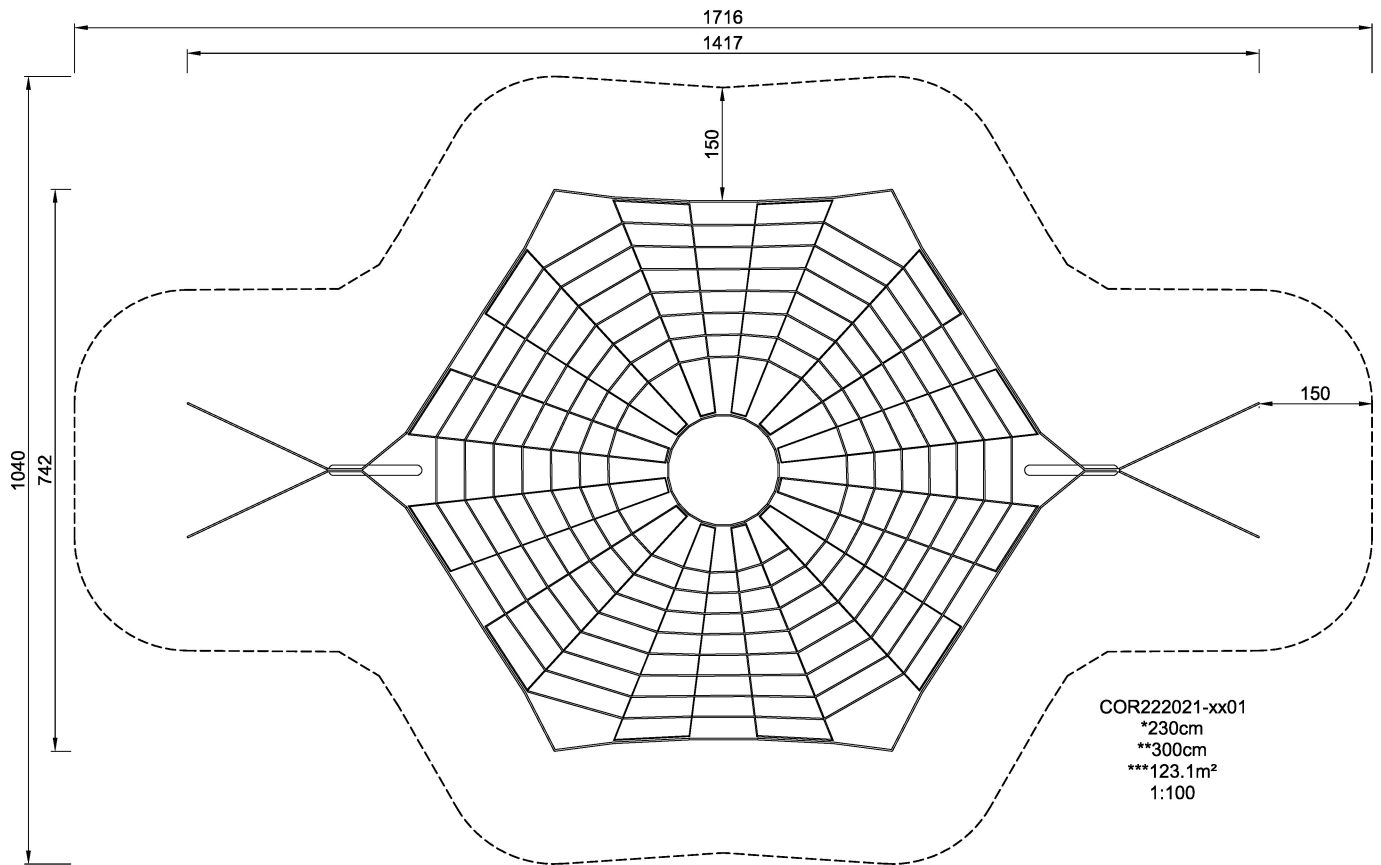

A giant Spider's Web is tensioned from the ground over two sloping posts and thus gains a spatial dimension. Smaller children enjoy themselves in areas of the net close to the ground, older children practice their balancing skills in the upper area.

<b>Product Line</b>	Corocord™ rope playground
<b>Category</b>	Netscapes
<b>Age group</b>	5+
<b>Max. fall height (CM)</b>	230
<b>Total height (CM)</b>	300
<b>Safety Zone</b>	123.1 m2

IN-  
GROU.

ASTM

\* = Highest designated play surface.  
\*\* = Total height of product.