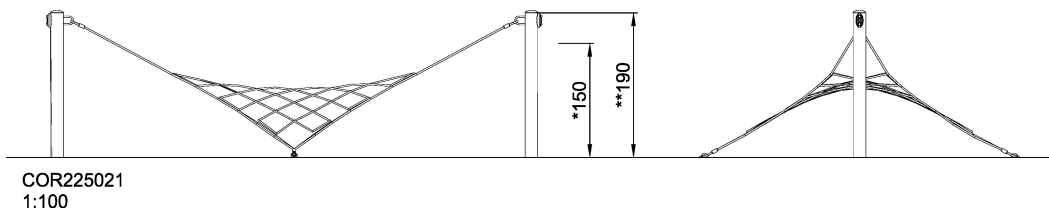

COR22502

Small Climetric Net

Climetric Nets are well-suited for use in residential environments. The saddle shape of the net provides play challenges for different age groups.

Product Line	Corocord™ rope playground
Category	Early Climbing
Age group	3+
Max. fall height (CM)	150
Total height (CM)	190
Safety Zone	42.8 m2

IN-GROU.

ASTM

* = Highest designated play surface.
** = Total height of product.

Weight/heaviest parts	kg.	Installation (Manpower)	Persons
Concrete required	NaN m ³	Installation (Hours)	Hours
Foundation amount/footing	NaN	Excavation	NaN m ³