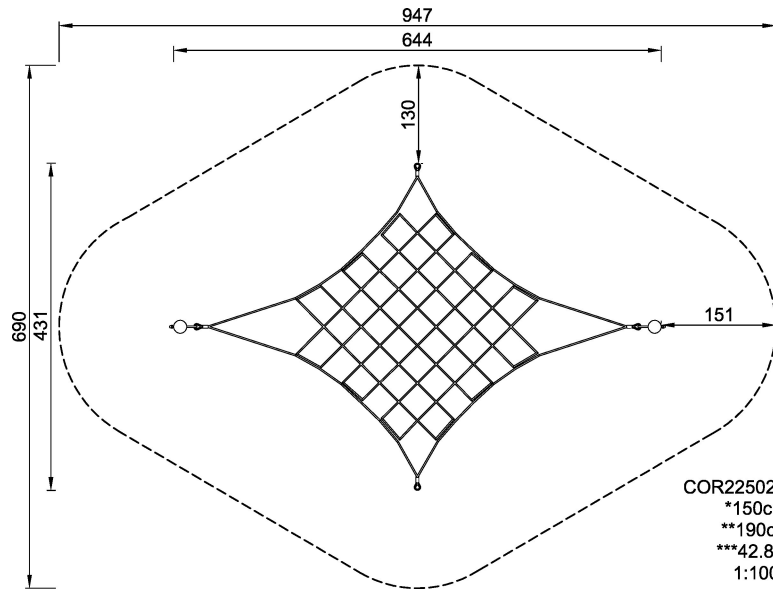

COR22502

Small Climetric Net

Climetric Nets are well-suited for use in residential environments. The saddle shape of the net provides play challenges for different age groups.

Product Line	Corocord™ rope playground
Category	Early Climbing
Age group	3+
Max. fall height (CM)	150
Total height (CM)	190
Safety Zone	42.8 m2

IN-GROU.

ASTM

* = Highest designated play surface.
** = Total height of product.

Weight/heaviest parts	kg.	Installation (Manpower)	Persons
Concrete required	NaN m ³	Installation (Hours)	Hours
Foundation amount/footing	NaN	Excavation	NaN m ³