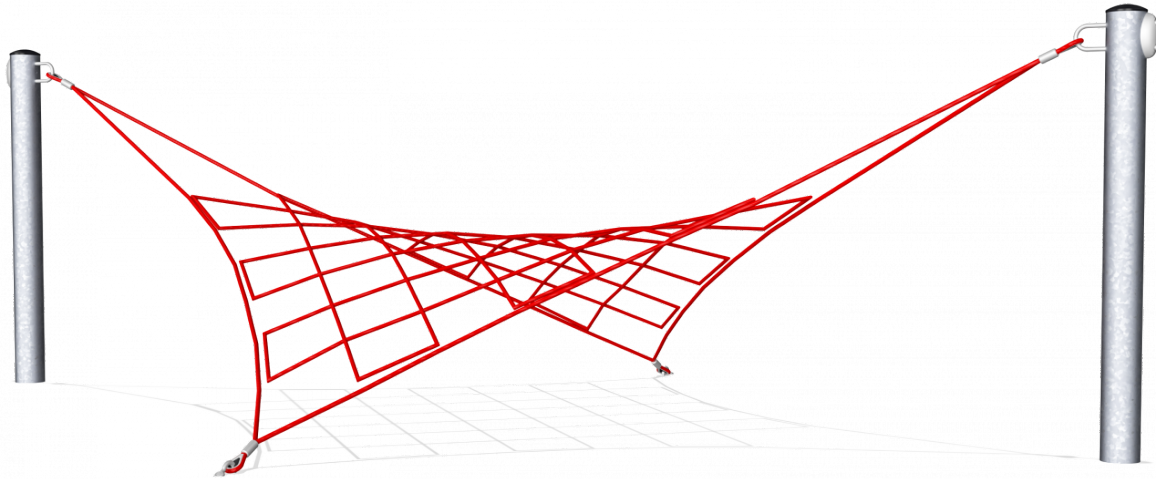

COR22502

Small Climetric Net

Climetric Nets are well-suited for use in residential environments. The saddle shape of the net provides play challenges for different age groups.

Product Line	Corocord™ rope playground
Category	Early Climbing
Age group	3+
Max. fall height (CM)	150
Total height (CM)	190
Safety Zone	42.8 m2

IN-GROU.

ASTM

* = Highest designated play surface.
** = Total height of product.

Weight/heaviest parts	kg.	Installation (Manpower)	Persons
Concrete required	NaN m ³	Installation (Hours)	Hours
Foundation amount/footing	NaN	Excavation	NaN m ³