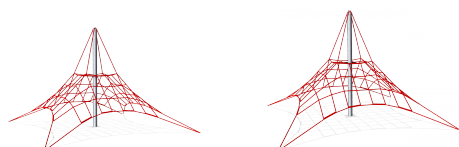

# COR23401 Small Play Net

The Small Play Net offers a spatial experience. Small children are fascinated by the oscillations which develop when they climb the play net.

<b>Product Line</b>	Corocord™ rope playground
<b>Category</b>	Early Climbing
<b>Age group</b>	3+
<b>Max. fall height (CM)</b>	140
<b>Total height (CM)</b>	260
<b>Safety Zone</b>	42.2 m2

\* = Highest designated play surface.  
\*\* = Total height of product.

<b>Weight/heaviest parts</b>	kg.	<b>Installation (Manpower)</b>	Persons
<b>Concrete required</b>	NaN m <sup>3</sup>	<b>Installation (Hours)</b>	Hours
<b>Foundation amount/footing</b>	NaN	<b>Excavation</b>	NaN m <sup>3</sup>