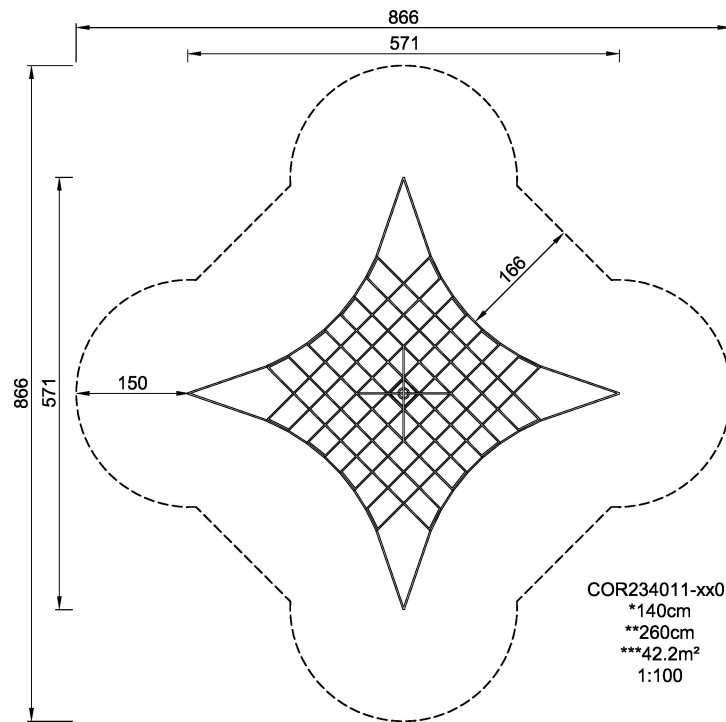

# COR23401 Small Play Net

The Small Play Net offers a spatial experience. Small children are fascinated by the oscillations which develop when they climb the play net.

<b>Product Line</b>	Corocord™ rope playground
<b>Category</b>	Early Climbing
<b>Age group</b>	3+
<b>Max. fall height (CM)</b>	140
<b>Total height (CM)</b>	260
<b>Safety Zone</b>	42.2 m2

\* = Highest designated play surface.  
\*\* = Total height of product.

<b>Weight/heaviest parts</b>	kg.	<b>Installation (Manpower)</b>	Persons
<b>Concrete required</b>	NaN m <sup>3</sup>	<b>Installation (Hours)</b>	Hours
<b>Foundation amount/footing</b>	NaN	<b>Excavation</b>	NaN m <sup>3</sup>