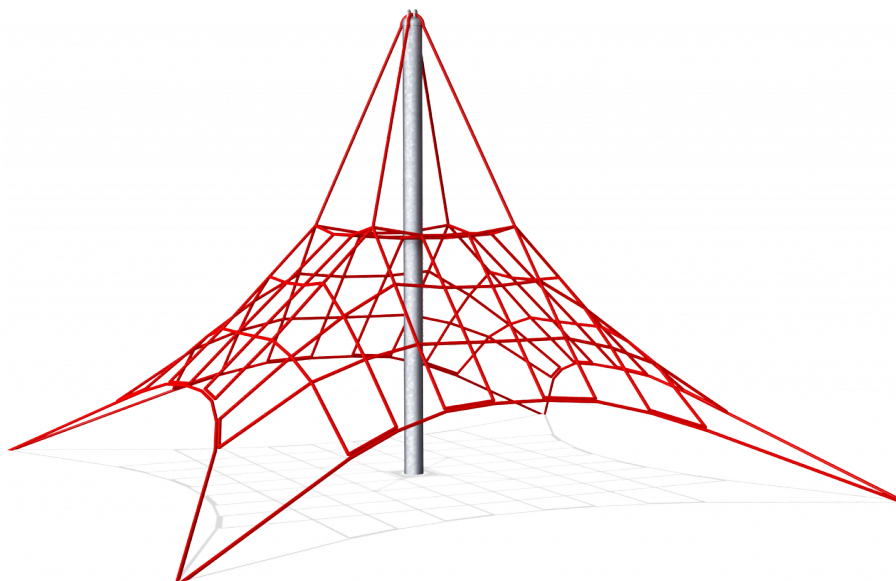

# COR23401 Small Play Net

The Small Play Net offers a spatial experience. Small children are fascinated by the oscillations which develop when they climb the play net.

<b>Product Line</b>	Corocord™ rope playground
<b>Category</b>	Early Climbing
<b>Age group</b>	3+
<b>Max. fall height (CM)</b>	140
<b>Total height (CM)</b>	260
<b>Safety Zone</b>	42.2 m2

\* = Highest designated play surface.  
\*\* = Total height of product.

<b>Weight/heaviest parts</b>	kg.	<b>Installation (Manpower)</b>	Persons
<b>Concrete required</b>	NaN m <sup>3</sup>	<b>Installation (Hours)</b>	Hours
<b>Foundation amount/footing</b>	NaN	<b>Excavation</b>	NaN m <sup>3</sup>