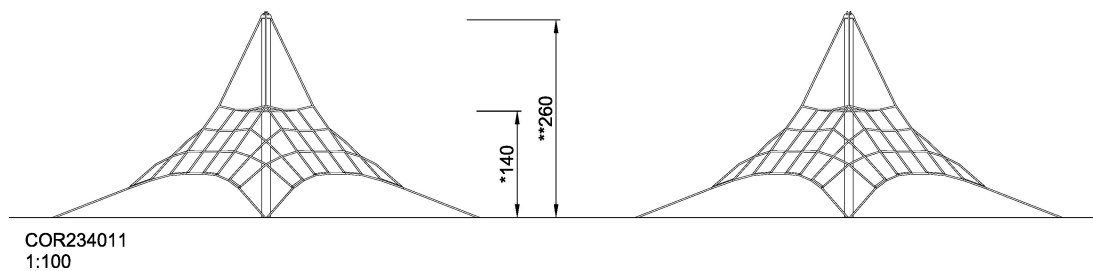

# COR23401 Small Play Net

The Small Play Net offers a spatial experience. Small children are fascinated by the oscillations which develop when they climb the play net.

<b>Product Line</b>	Corocord™ rope playground
<b>Category</b>	Early Climbing
<b>Age group</b>	3+
<b>Max. fall height (CM)</b>	140
<b>Total height (CM)</b>	260
<b>Safety Zone</b>	42.2 m2

\* = Highest designated play surface.  
\*\* = Total height of product.

<b>Weight/heaviest parts</b>	kg.	<b>Installation (Manpower)</b>	Persons
<b>Concrete required</b>	NaN m <sup>3</sup>	<b>Installation (Hours)</b>	Hours
<b>Foundation amount/footing</b>	NaN	<b>Excavation</b>	NaN m <sup>3</sup>